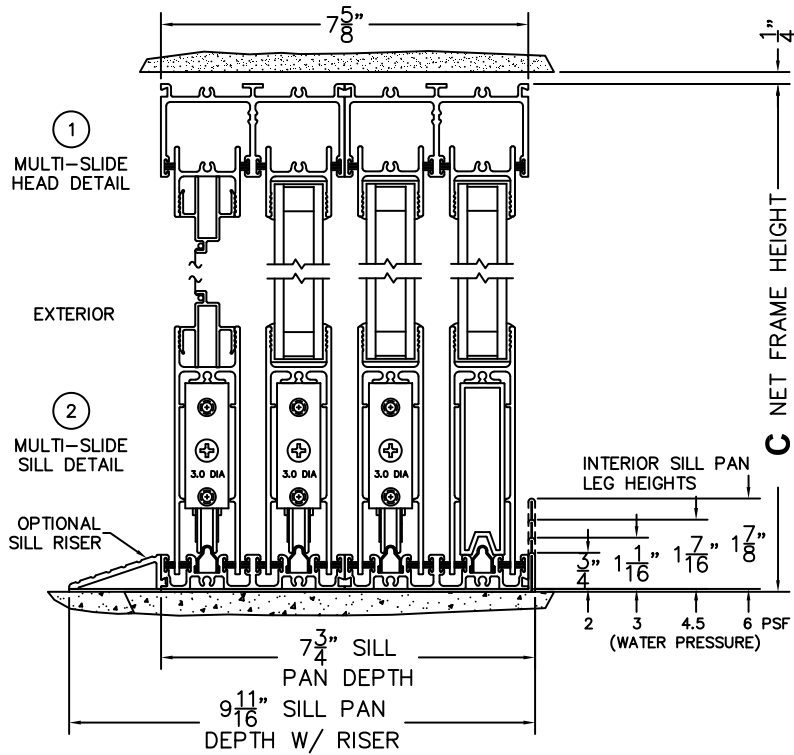

SILL PAN HEIGHT(INTERIOR LEG)
(3/4", 1-1/16", 1-7/16" OR 1-7/8")

NOTES:

(USE RULER TO SCALE DIMENSIONS IN INCHES)

SCALE: 1/4

(USE RULER TO SCALE DIMENSIONS IN INCHES)

SCALE: 1/4