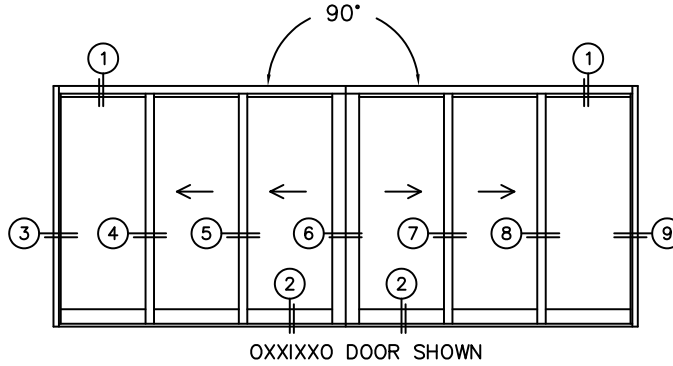

FLEETWOOD
WINDOWS & DOORS
FleetwoodUSA.com

NORWOOD 3070EX M/S
900XXIXXO CUSTOM CONFIGURATION
WITH SCREENS

ORDER NO.:

ITEM NO.:

REQUIRED DEALER INFO.

A(NET FRAME WIDTH)

B(NET FRAME WIDTH)

C(NET FRAME HEIGHT)

SILL PAN HEIGHT(INTERIOR LEG)
(3/4", 1-1/16", 1-7/16" OR 1-7/8")

NOTES:

(USE RULER TO SCALE DIMENSIONS IN INCHES)

SCALE: 1/4

(USE RULER TO SCALE DIMENSIONS IN INCHES)

SCALE: 1/4