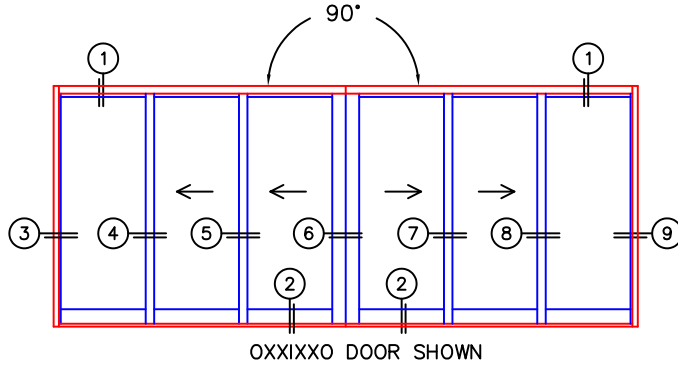

SILL PAN HEIGHT (INTERIOR LEG)
(3/4", 1-1/16", 1-7/16" OR 1-7/8")

NOTES:

(USE RULER TO SCALE DIMENSIONS IN INCHES)

SCALE: 1/4

(USE RULER TO SCALE DIMENSIONS IN INCHES)

SCALE: 1/4