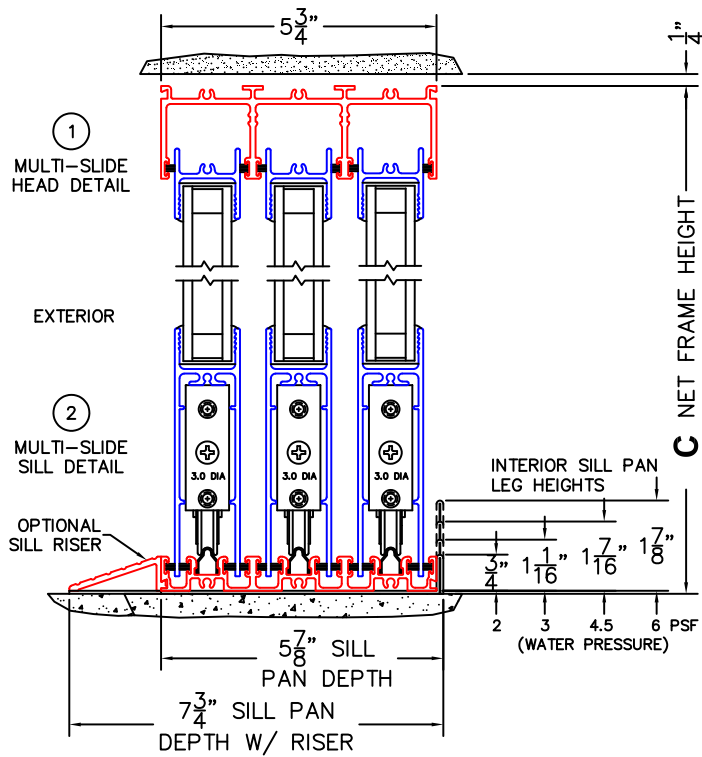

SILL PAN HEIGHT (INTERIOR LEG)
(3/4", 1-1/16", 1-7/16" OR 1-7/8")

NOTES:

(USE RULER TO SCALE DIMENSIONS IN INCHES)

SCALE: 1/4

(USE RULER TO SCALE DIMENSIONS IN INCHES)

SCALE: 1/4