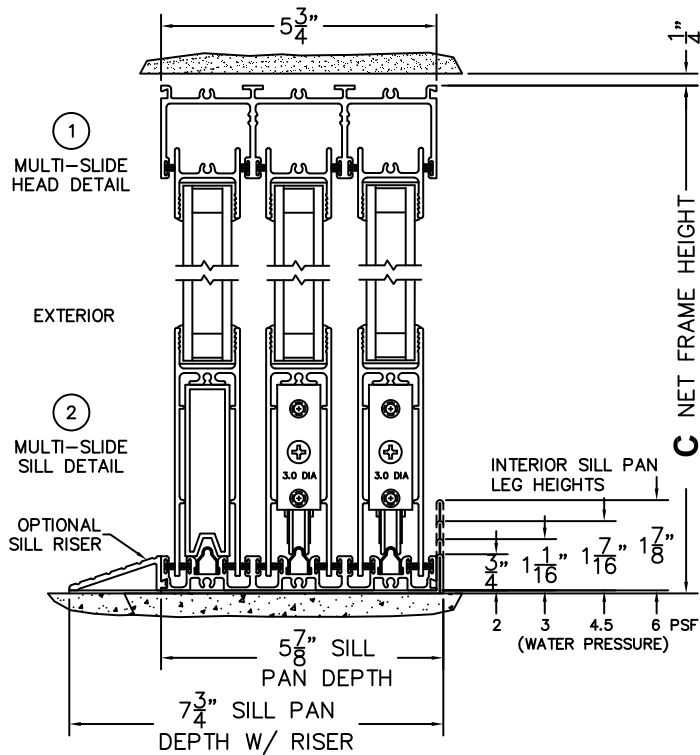

SILL PAN HEIGHT (INTERIOR LEG)
(3/4", 1-1/16", 1-7/16" OR 1-7/8")

NOTES:

(USE RULER TO SCALE DIMENSIONS IN INCHES)

SCALE: 1/4

NORWOOD 3070EX M/S
900XXIXXO STANDARD CONFIGURATION
NO SCREENS

ORDER NO.:

ITEM NO.:

(USE RULER TO SCALE DIMENSIONS IN INCHES)

SCALE: 1/4