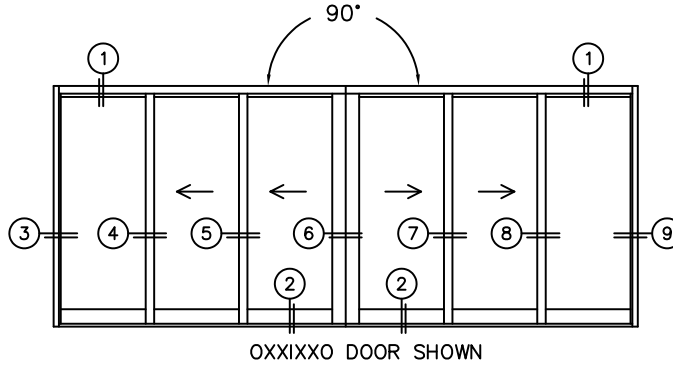

FLEETWOOD
WINDOWS & DOORS
FleetwoodUSA.com

NORWOOD 3070EX M/S
900XXIXXO STANDARD CONFIGURATION
NO SCREENS

ORDER NO.: -

ITEM NO.:

REQUIRED DEALER INFO.

A(NET FRAME WIDTH)

B(NET FRAME WIDTH)

C(NET FRAME HEIGHT)

SILL PAN HEIGHT (INTERIOR LEG)
(3/4", 1-1/16", 1-7/16" OR 1-7/8")

NOTES:

(USE RULER TO SCALE DIMENSIONS IN INCHES)

SCALE: 1/4

NORWOOD 3070EX M/S
900XXIXXO STANDARD CONFIGURATION
NO SCREENS

ORDER NO.:

ITEM NO.:

(USE RULER TO SCALE DIMENSIONS IN INCHES)

SCALE: 1/4