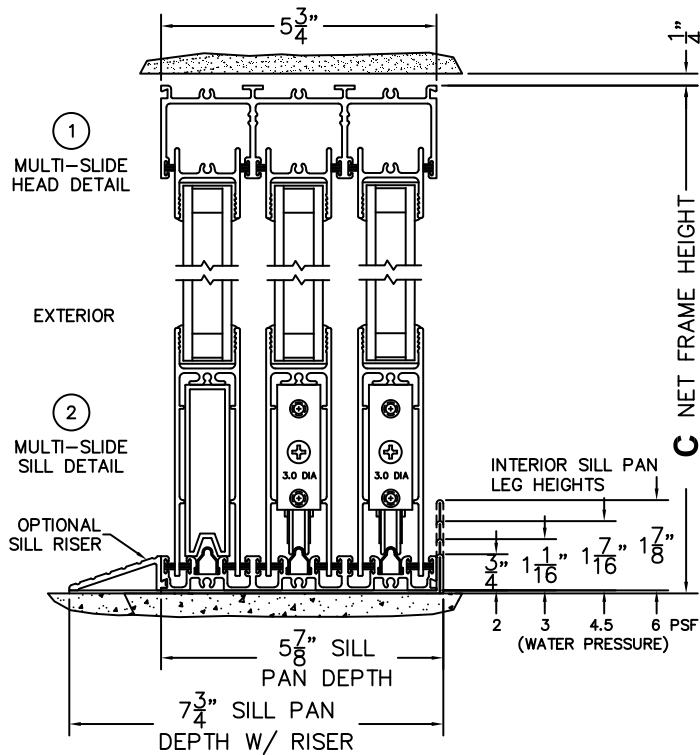

SILL PAN HEIGHT(INTERIOR LEG)
(3/4", 1-1/16", 1-7/16" OR 1-7/8")

NOTES:

(USE RULER TO SCALE DIMENSIONS IN INCHES)

SCALE: 1/4

FLEETWOOD
WINDOWS & DOORS
FleetwoodUSA.com

NORWOOD 3070EX M/S

900XXIXXO STANDARD CONFIGURATION
NO SCREENS

ORDER NO.:

ITEM NO.:

(USE RULER TO SCALE DIMENSIONS IN INCHES)

SCALE: 1/4