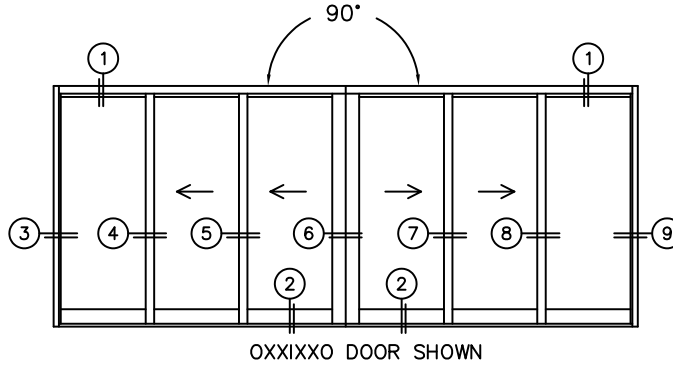

FLEETWOOD
WINDOWS & DOORS
FleetwoodUSA.com

NORWOOD 3070EX M/S
900XXIXXO STANDARD CONFIGURATION
NO SCREENS

ORDER NO.: -

ITEM NO.:

REQUIRED DEALER INFO.

A(NET FRAME WIDTH)

B(NET FRAME WIDTH)

C(NET FRAME HEIGHT)

SILL PAN HEIGHT(INTERIOR LEG)
(3/4", 1-1/16", 1-7/16" OR 1-7/8")

NOTES:

(USE RULER TO SCALE DIMENSIONS IN INCHES)

SCALE: 1/4

FLEETWOOD
WINDOWS & DOORS
FleetwoodUSA.com

NORWOOD 3070EX M/S

900XXIXXO STANDARD CONFIGURATION
NO SCREENS

ORDER NO.:

ITEM NO.:

(USE RULER TO SCALE DIMENSIONS IN INCHES)

SCALE: 1/4