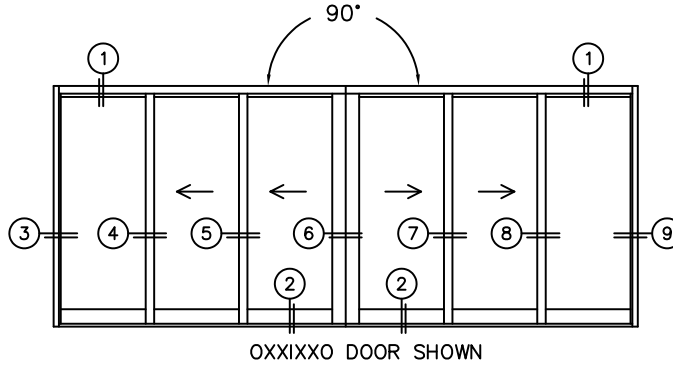

FLEETWOOD
WINDOWS & DOORS
FleetwoodUSA.com

NORWOOD 3070EX M/S
900XXIXXO STANDARD CONFIGURATION
NO SCREENS

ORDER NO.: -

ITEM NO.:

REQUIRED DEALER INFO.

A(NET FRAME WIDTH)

B(NET FRAME WIDTH)

C(NET FRAME HEIGHT)

SILL PAN HEIGHT(INTERIOR LEG)
(3/4", 1-1/16", 1-7/16" OR 1-7/8")

NOTES:

(USE RULER TO SCALE DIMENSIONS IN INCHES)

SCALE: 1/4

(USE RULER TO SCALE DIMENSIONS IN INCHES)

SCALE: 1/4