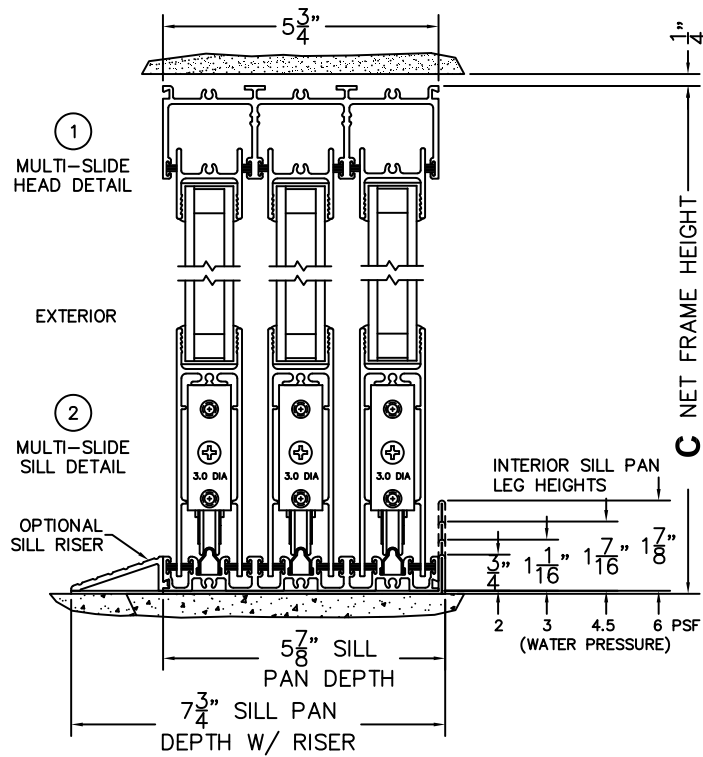

SILL PAN HEIGHT(INTERIOR LEG)
(3/4", 1-1/16", 1-7/16" OR 1-7/8")

NOTES:

(USE RULER TO SCALE DIMENSIONS IN INCHES)

SCALE: 1/4

(USE RULER TO SCALE DIMENSIONS IN INCHES)

SCALE: 1/4