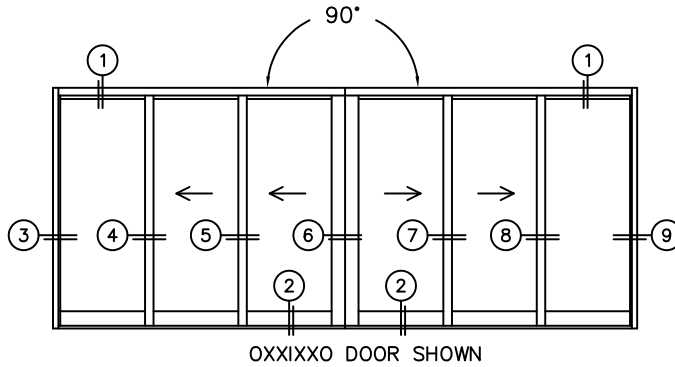

FLEETWOOD
WINDOWS & DOORS
FleetwoodUSA.com

NORWOOD 3070EX M/S
90°OXXIXXO CUSTOM CONFIGURATION
NO SCREENS

ORDER NO.: -

ITEM NO.:

REQUIRED DEALER INFO.

A(NET FRAME WIDTH)

B(NET FRAME WIDTH)

C(NET FRAME HEIGHT)

SILL PAN HEIGHT(INTERIOR LEG)
(3/4", 1-1/16", 1-7/16" OR 1-7/8")

NOTES:

(USE RULER TO SCALE DIMENSIONS IN INCHES)

SCALE: 1/4

NORWOOD 3070EX M/S
90°OXXIXXO CUSTOM CONFIGURATION
NO SCREENS

ORDER NO.:

ITEM NO.:

(USE RULER TO SCALE DIMENSIONS IN INCHES)

SCALE: 1/4