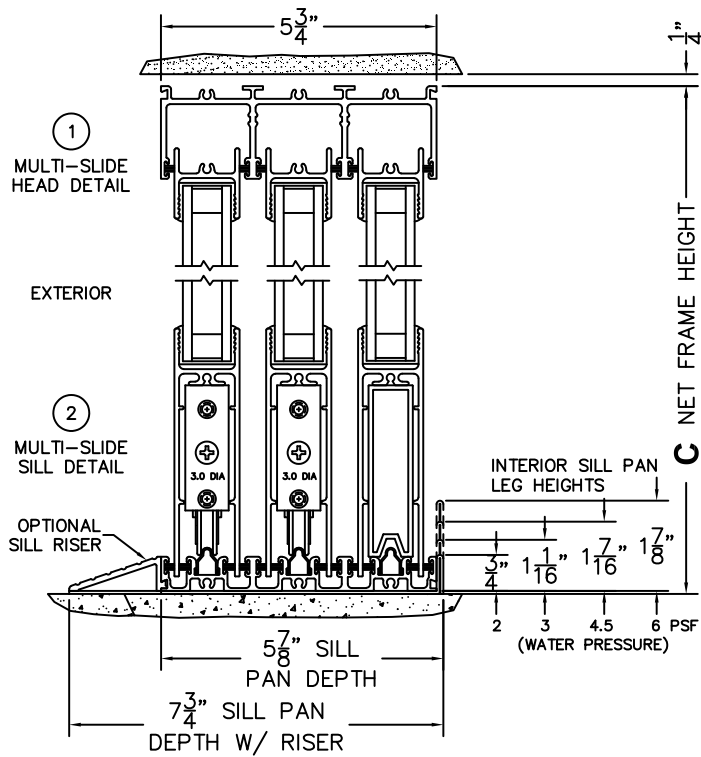

SILL PAN HEIGHT(INTERIOR LEG)
(3/4", 1-1/16", 1-7/16" OR 1-7/8")

NOTES:

(USE RULER TO SCALE DIMENSIONS IN INCHES)

SCALE: 1/4

NORWOOD 3070EX M/S
90°OXXIXXO CUSTOM CONFIGURATION
NO SCREENS

ORDER NO.:

ITEM NO.:

(USE RULER TO SCALE DIMENSIONS IN INCHES)

SCALE: 1/4