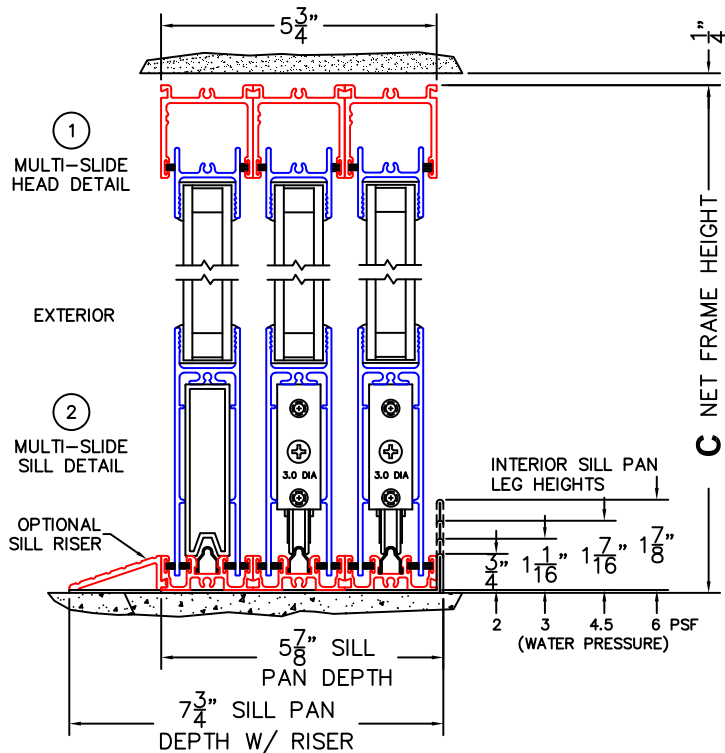

SILL PAN HEIGHT(INTERIOR LEG)
(3/4", 1-1/16", 1-7/16" OR 1-7/8")

NOTES:

(USE RULER TO SCALE DIMENSIONS IN INCHES)

SCALE: 1/4

NORWOOD 3070EX M/S
900XX-XX STANDARD CONFIGURATION
NO SCREENS

ORDER NO.:

ITEM NO.:

(USE RULER TO SCALE DIMENSIONS IN INCHES)

SCALE: 1/4