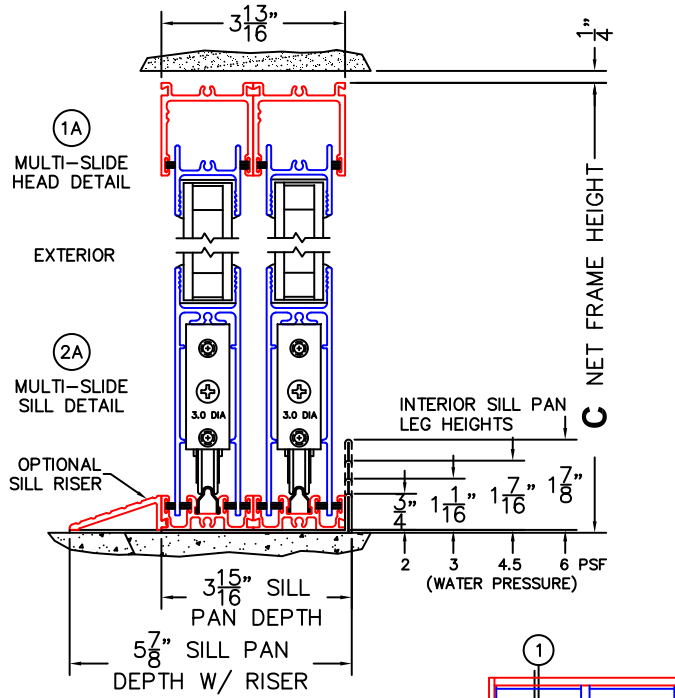

FLEETWOOD
WINDOWS & DOORS
FleetwoodUSA.com

NORWOOD 3070EX M/S
900XXIXX STANDARD CONFIGURATION
NO SCREENS

ORDER NO.:

ITEM NO.:

REQUIRED DEALER INFO.

A(NET FRAME WIDTH)

B(NET FRAME WIDTH)

C(NET FRAME HEIGHT)

SILL PAN HEIGHT(INTERIOR LEG)
(3/4", 1-1/16", 1-7/16" OR 1-7/8")

NOTES:

(USE RULER TO SCALE DIMENSIONS IN INCHES)

SCALE: 1/4

NORWOOD 3070EX M/S
900XX-XX STANDARD CONFIGURATION
NO SCREENS

ORDER NO.:

ITEM NO.:

(USE RULER TO SCALE DIMENSIONS IN INCHES)

SCALE: 1/4