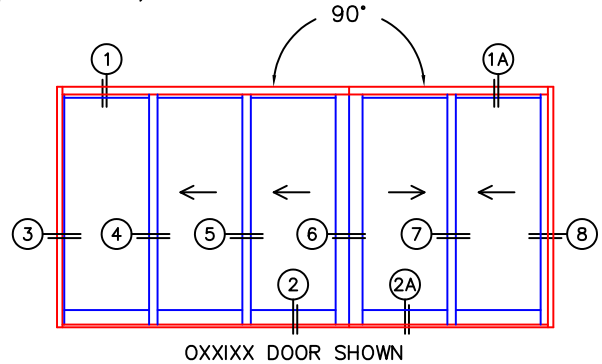

FLEETWOOD
WINDOWS & DOORS
FleetwoodUSA.com

NORWOOD 3070EX M/S
900XXIXX STANDARD CONFIGURATION
NO SCREENS

ORDER NO.:

ITEM NO.:

REQUIRED DEALER INFO.

A(NET FRAME WIDTH)

B(NET FRAME WIDTH)

C(NET FRAME HEIGHT)

SILL PAN HEIGHT(INTERIOR LEG)
(3/4", 1-1/16", 1-7/16" OR 1-7/8")

NOTES:

(USE RULER TO SCALE DIMENSIONS IN INCHES)

SCALE: 1/4

NORWOOD 3070EX M/S
900XX-XX STANDARD CONFIGURATION
NO SCREENS

ORDER NO.:

ITEM NO.:

(USE RULER TO SCALE DIMENSIONS IN INCHES)

SCALE: 1/4