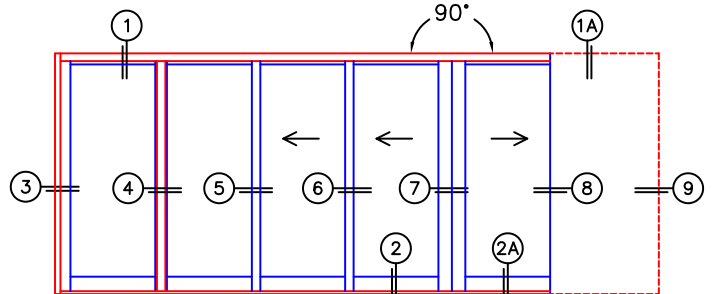

CALCULATED VALUES (FLEETWOOD SUPPLIED)

D (POCKET WIDTH)	
E (NET FRAME WIDTH)	

NOTES:

(USE RULER TO SCALE DIMENSIONS IN INCHES)

SCALE: 1/4

OXXIXP DOOR SHOWN

(USE RULER TO SCALE DIMENSIONS IN INCHES)

SCALE: 1/4

3 FIXED JAMB

4 T-MULLION

5 INTERLOCKERS

6 INTERLOCKERS

7 MEETING STILES
PANELS IN OPEN POSITION STACK FLUSH WITH POCKET FACE

ARCHETYPE LATCH WITH FLUSH PULL HANDLES

*CAUTION: WHEN CONSTRUCTING POCKET NOTE THAT DAYLIGHT WIDTH DOES NOT INCLUDE 1" SET BACK FOR POST INTERLOCKER.