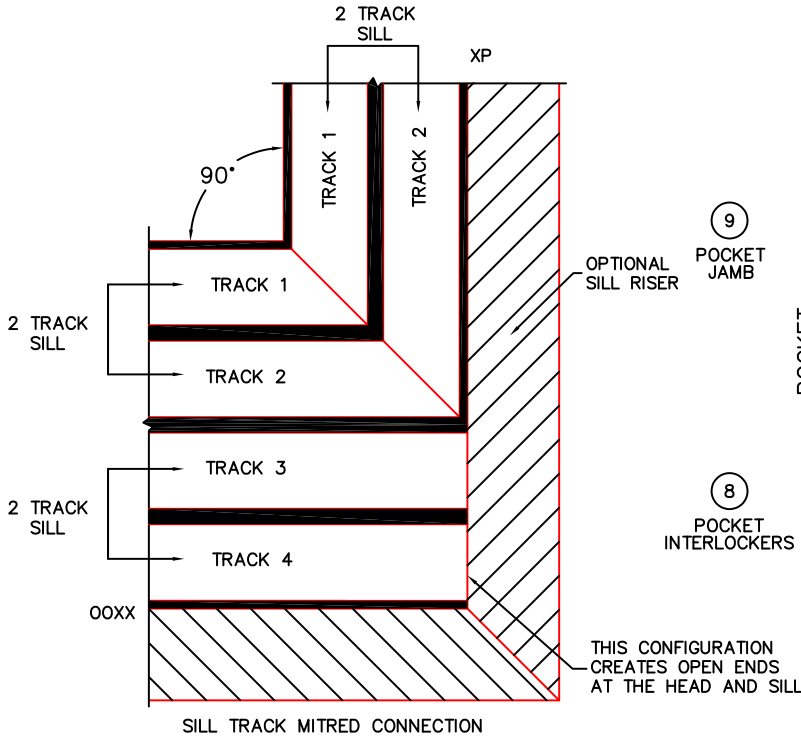

FLEETWOOD
WINDOWS & DOORS
FleetwoodUSA.com

NORWOOD 3070EX M/S
90°OXXIXP STANDARD CONFIG.
WITH SCREENS

ORDER NO.:

ITEM NO.:

REQUIRED DEALER INFO.

A (NET FRAME WIDTH)	
B (DAYLIGHT WIDTH)	
C (NET FRAME HEIGHT)	
SILL PAN HEIGHT(INTERIOR LEG)	(3/4", 1-1/16", 1-7/16" OR 1-7/8")

CALCULATED VALUES (FLEETWOOD SUPPLIED)

D (POCKET WIDTH)	
E (NET FRAME WIDTH)	

NOTES:

(USE RULER TO SCALE DIMENSIONS IN INCHES)

SCALE: 1/4

OXXIXP DOOR SHOWN

(USE RULER TO SCALE DIMENSIONS IN INCHES)

SCALE: 1/4

3 FIXED JAMB

4 T-MULLION

5 INTERLOCKERS

6 INTERLOCKERS

7 MEETING STILES
PANELS IN OPEN POSITION STACK FLUSH WITH POCKET FACE

ARCHETYPE LATCH WITH FLUSH PULL HANDLES

*CAUTION: WHEN CONSTRUCTING POCKET NOTE THAT DAYLIGHT WIDTH DOES NOT INCLUDE 1" SET BACK FOR POST INTERLOCKER.