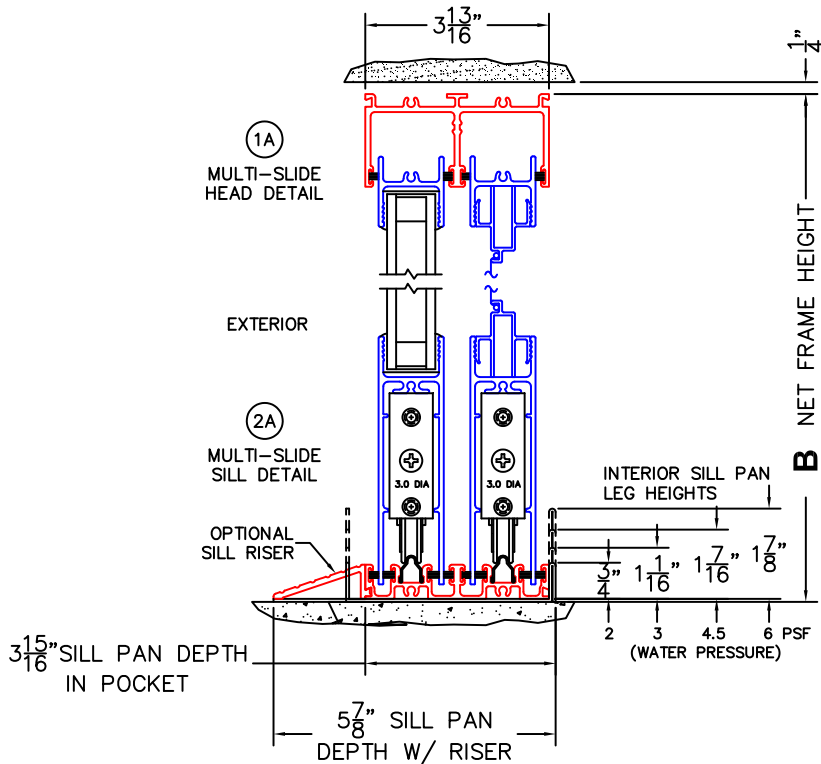

CALCULATED VALUES (FLEETWOOD SUPPLIED)

D (POCKET WIDTH)	
E (NET FRAME WIDTH)	

NOTES:

(USE RULER TO SCALE DIMENSIONS IN INCHES)

SCALE: 1/4

OXXIXP DOOR SHOWN

(USE RULER TO SCALE DIMENSIONS IN INCHES)

SCALE: 1/4

3 FIXED JAMB

4 T-MULLION

5 INTERLOCKERS

6 INTERLOCKERS

7 MEETING STILES
PANELS IN OPEN POSITION STACK FLUSH WITH POCKET FACE

ARCHETYPE LATCH WITH FLUSH PULL HANDLES

*CAUTION: WHEN CONSTRUCTING POCKET NOTE THAT DAYLIGHT WIDTH DOES NOT INCLUDE 1" SET BACK FOR POST INTERLOCKER.