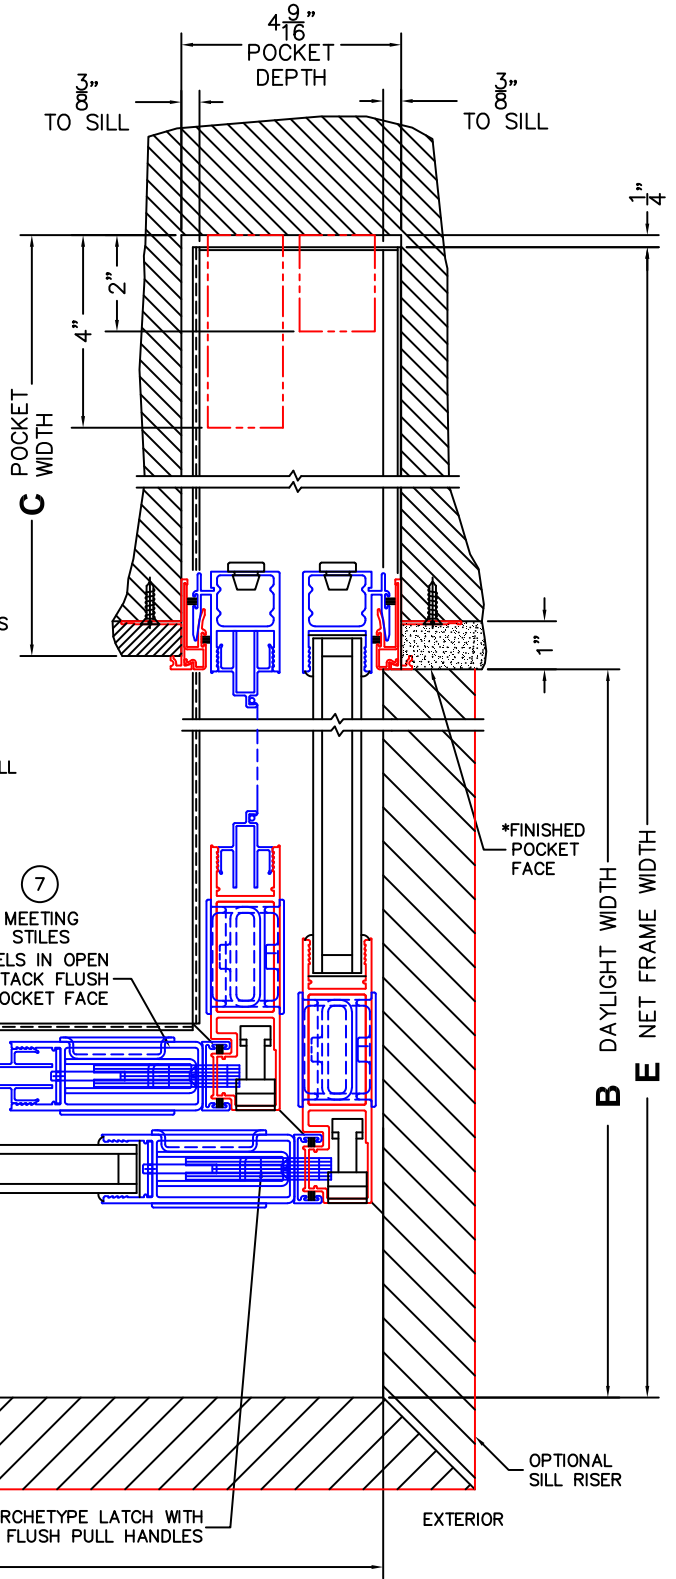

FLEETWOOD
WINDOWS & DOORS
FleetwoodUSA.com

NORWOOD 3070EX M/S
90°OXXIXP STANDARD CONFIG.
WITH SCREENS

ORDER NO.:

ITEM NO.:

REQUIRED DEALER INFO.

A (NET FRAME WIDTH)	
B (DAYLIGHT WIDTH)	
C (NET FRAME HEIGHT)	
SILL PAN HEIGHT(INTERIOR LEG)	(3/4", 1-1/16", 1-7/16" OR 1-7/8")

CALCULATED VALUES (FLEETWOOD SUPPLIED)

D (POCKET WIDTH)	
E (NET FRAME WIDTH)	

NOTES:

(USE RULER TO SCALE DIMENSIONS IN INCHES)

SCALE: 1/4

OXXIXP DOOR SHOWN

(USE RULER TO SCALE DIMENSIONS IN INCHES)

SCALE: 1/4

3 FIXED JAMB

4 T-MULLION

5 INTERLOCKERS

6 INTERLOCKERS

7 MEETING STILES
PANELS IN OPEN POSITION STACK FLUSH WITH POCKET FACE

ARCHETYPE LATCH WITH FLUSH PULL HANDLES

*CAUTION: WHEN CONSTRUCTING POCKET NOTE THAT DAYLIGHT WIDTH DOES NOT INCLUDE 1" SET BACK FOR POST INTERLOCKER.