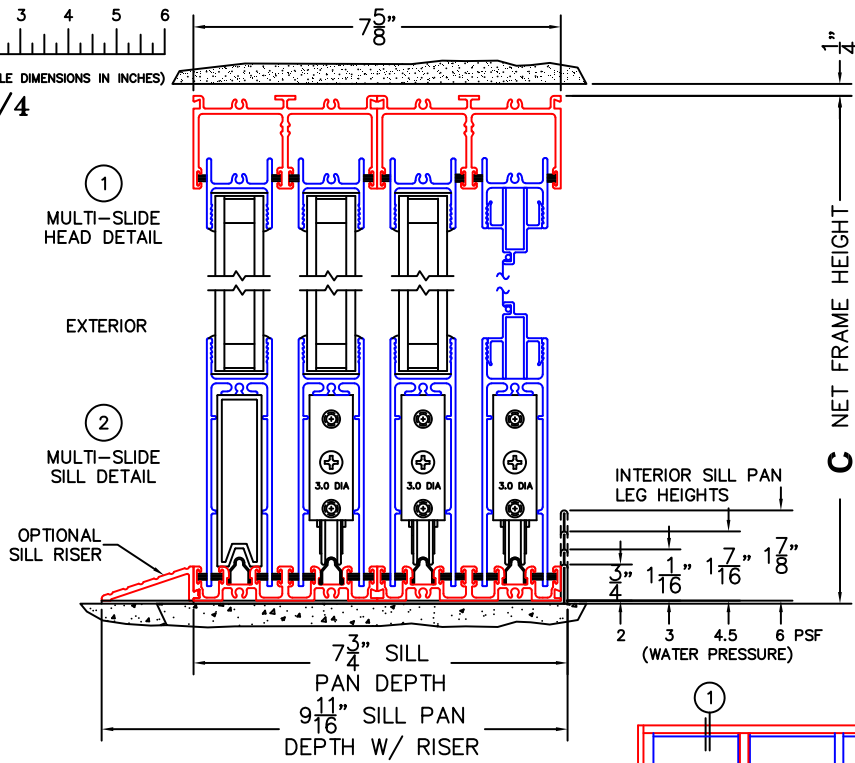

CALCULATED VALUES (FLEETWOOD SUPPLIED)

D (POCKET WIDTH)	
E (NET FRAME WIDTH)	

NOTES:

(USE RULER TO SCALE DIMENSIONS IN INCHES)

SCALE: 1/4

OXXIXP DOOR SHOWN

(USE RULER TO SCALE DIMENSIONS IN INCHES)

SCALE: 1/4

3 FIXED JAMB

4 T-MULLION

5 INTERLOCKERS

6 INTERLOCKERS

7 MEETING STILES
PANELS IN OPEN POSITION STACK FLUSH WITH POCKET FACE

ARCHETYPE LATCH WITH FLUSH PULL HANDLES

*CAUTION: WHEN CONSTRUCTING POCKET NOTE THAT DAYLIGHT WIDTH DOES NOT INCLUDE 1" SET BACK FOR POST INTERLOCKER.