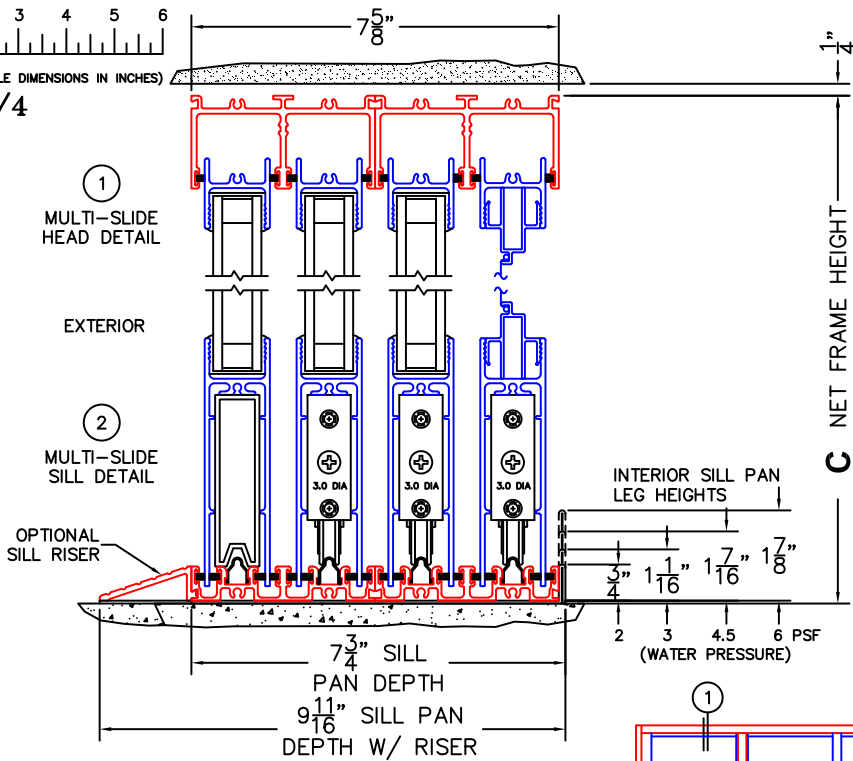

CALCULATED VALUES (FLEETWOOD SUPPLIED)

D (POCKET WIDTH)	
E (NET FRAME WIDTH)	

NOTES:

(USE RULER TO SCALE DIMENSIONS IN INCHES)

SCALE: 1/4

(USE RULER TO SCALE DIMENSIONS IN INCHES)

SCALE: 1/4

*CAUTION: WHEN CONSTRUCTING POCKET NOTE THAT DAYLIGHT WIDTH DOES NOT INCLUDE 1" SET BACK FOR POST INTERLOCKER.