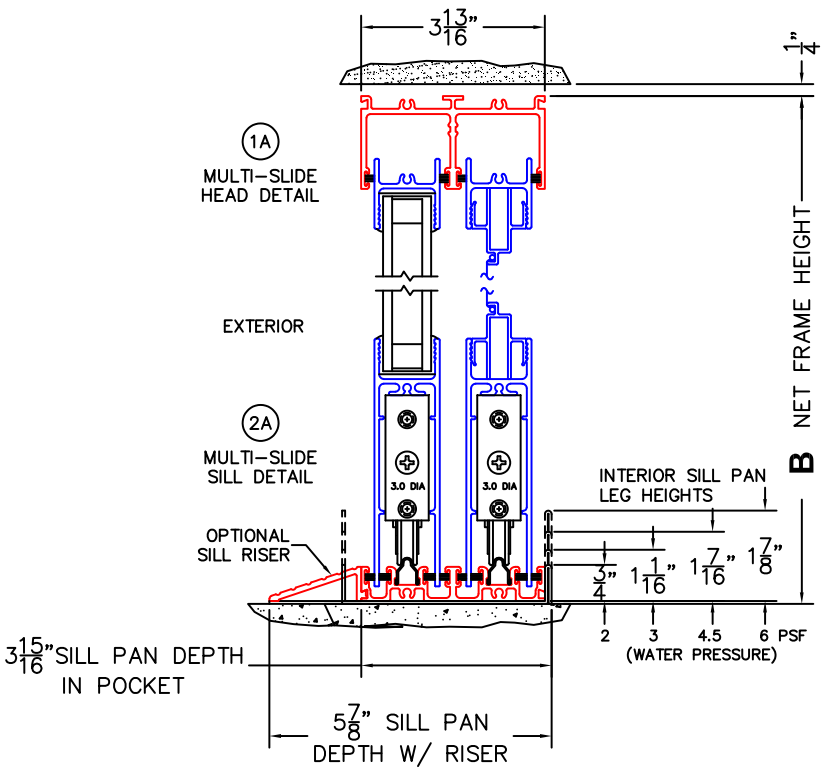

CALCULATED VALUES (FLEETWOOD SUPPLIED)

D (POCKET WIDTH)	
E (NET FRAME WIDTH)	

NOTES:

(USE RULER TO SCALE DIMENSIONS IN INCHES)

SCALE: 1/4

(USE RULER TO SCALE DIMENSIONS IN INCHES)

SCALE: 1/4

*CAUTION: WHEN CONSTRUCTING POCKET NOTE THAT DAYLIGHT WIDTH DOES NOT INCLUDE 1" SET BACK FOR POST INTERLOCKER.