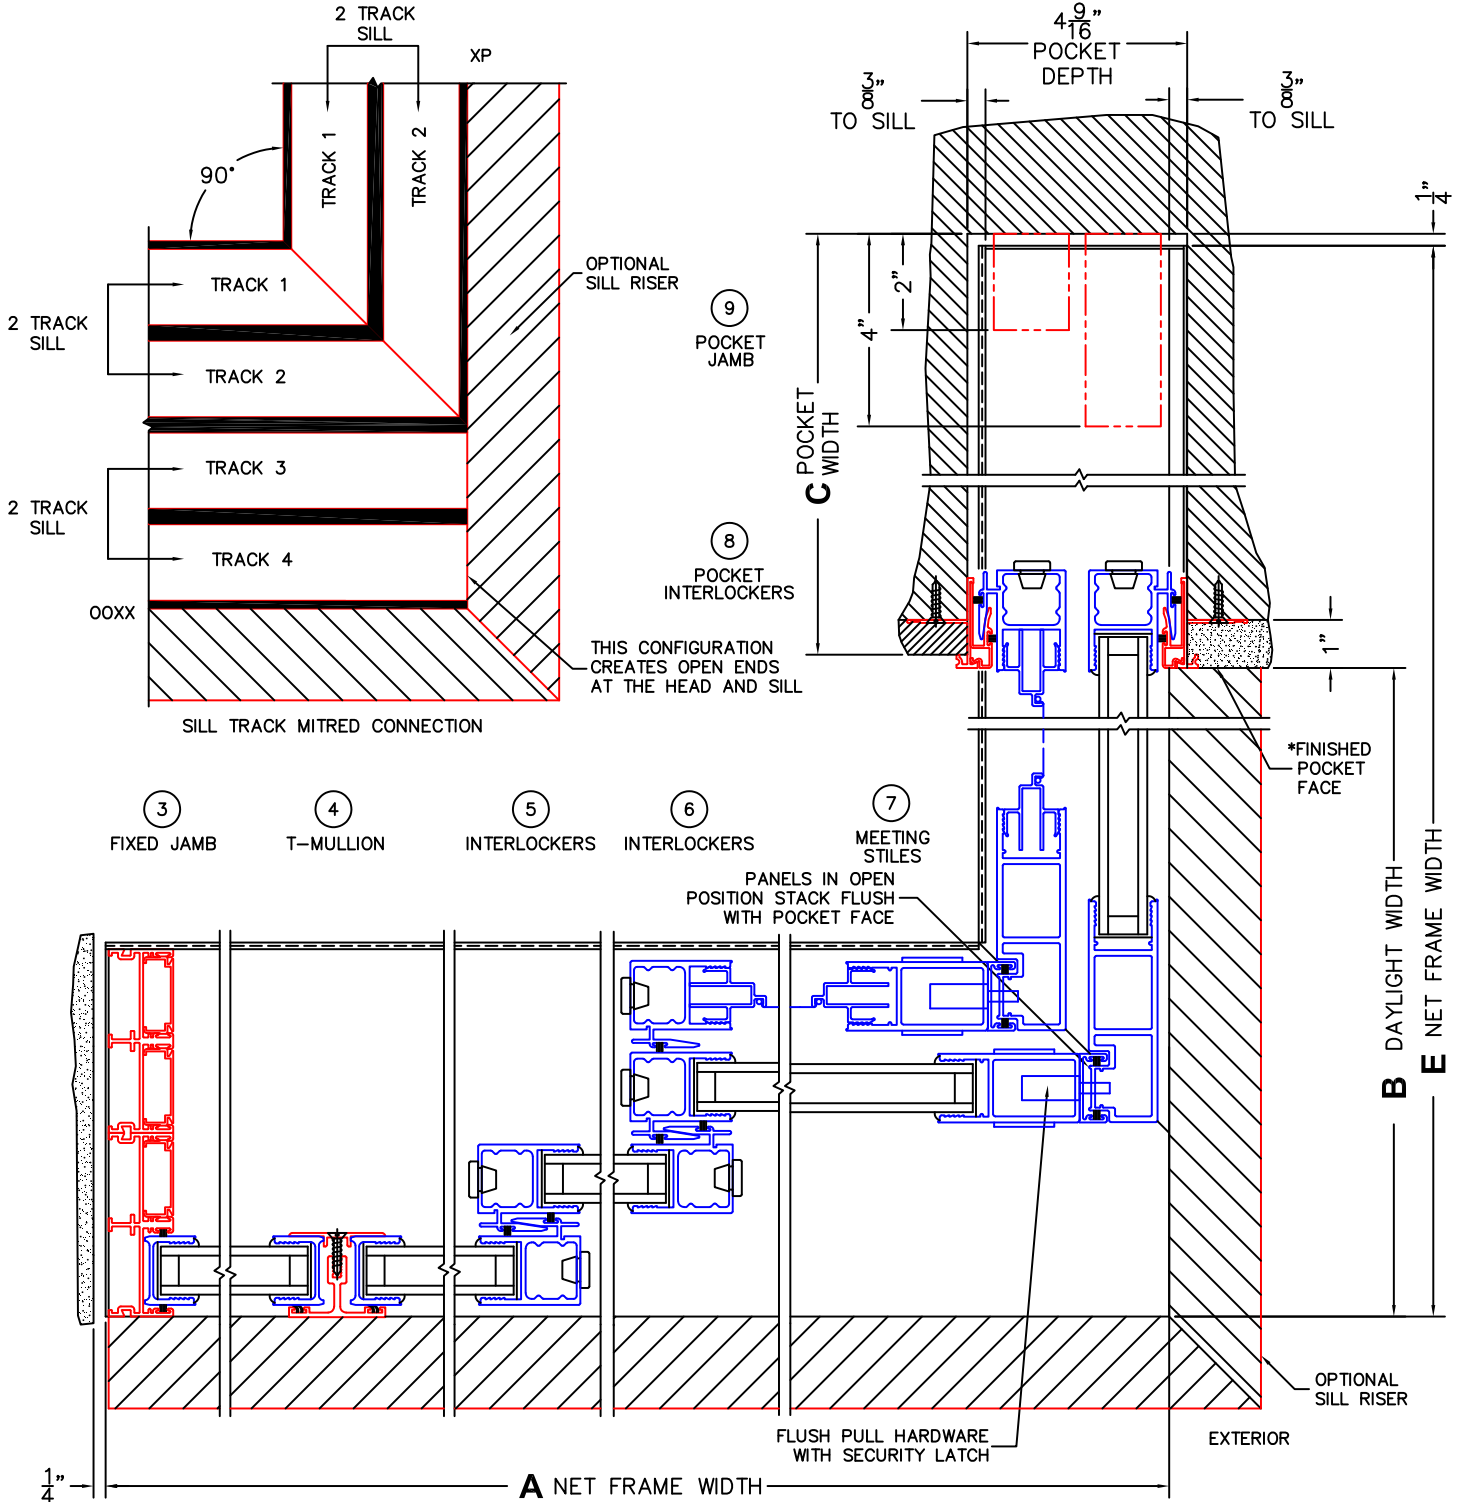

FLEETWOOD
WINDOWS & DOORS
FleetwoodUSA.com

NORWOOD 3070EX M/S
90°OXXIXP STANDARD CONFIG.
WITH SCREENS

ORDER NO.:

ITEM NO.:

REQUIRED DEALER INFO.

A (NET FRAME WIDTH)	
B (DAYLIGHT WIDTH)	
C (NET FRAME HEIGHT)	
SILL PAN HEIGHT(INTERIOR LEG)	(3/4", 1-1/16", 1-7/16" OR 1-7/8")

CALCULATED VALUES (FLEETWOOD SUPPLIED)

D (POCKET WIDTH)	
E (NET FRAME WIDTH)	

NOTES:

(USE RULER TO SCALE DIMENSIONS IN INCHES)

SCALE: 1/4

(USE RULER TO SCALE DIMENSIONS IN INCHES)

SCALE: 1/4

*CAUTION: WHEN CONSTRUCTING POCKET NOTE THAT DAYLIGHT WIDTH DOES NOT INCLUDE 1" SET BACK FOR POST INTERLOCKER.