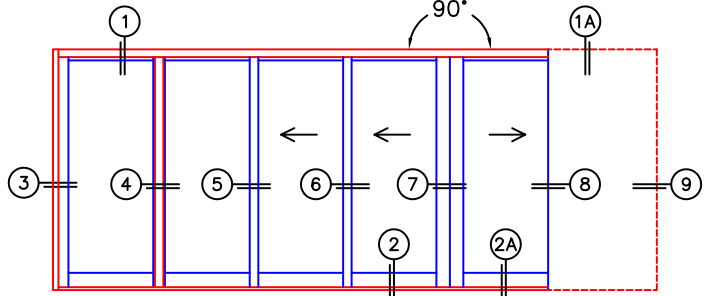

CALCULATED VALUES (FLEETWOOD SUPPLIED)

D (POCKET WIDTH)	
E (NET FRAME WIDTH)	

NOTES:

(USE RULER TO SCALE DIMENSIONS IN INCHES)

SCALE: 1/4

(USE RULER TO SCALE DIMENSIONS IN INCHES)

SCALE: 1/4

*CAUTION: WHEN CONSTRUCTING POCKET NOTE THAT DAYLIGHT WIDTH DOES NOT INCLUDE 1" SET BACK FOR POST INTERLOCKER.