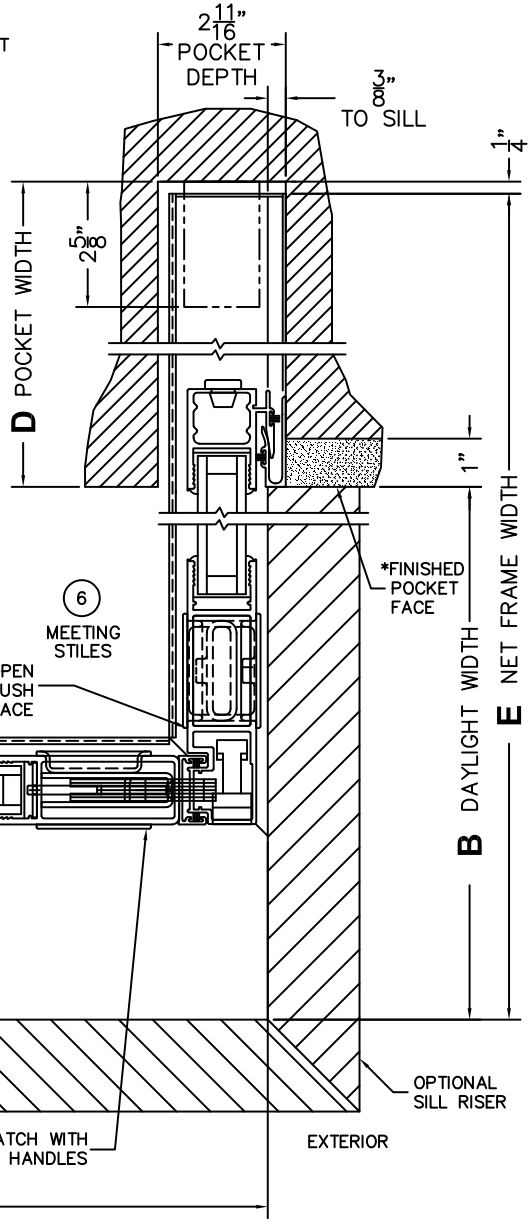

FLEETWOOD
WINDOWS & DOORS
FleetwoodUSA.com

NORWOOD 3070EX M/S
90°OXXIXP CUSTOM CONFIG.
NO SCREENS

ORDER NO.:

ITEM NO.:

REQUIRED DEALER INFO.

A (NET FRAME WIDTH)	
B (DAYLIGHT WIDTH)	
C (NET FRAME HEIGHT)	
SILL PAN HEIGHT(INTERIOR LEG)	(3/4", 1-1/16", 1-7/16" OR 1-7/8")

CALCULATED VALUES (FLEETWOOD SUPPLIED)

D (POCKET WIDTH)	
E (NET FRAME WIDTH)	

NOTES:

(USE RULER TO SCALE DIMENSIONS IN INCHES)

SCALE: 1/4

OXXIXP DOOR SHOWN

(USE RULER TO SCALE DIMENSIONS IN INCHES)

SCALE: 1/4

THIS CONFIGURATION
CREATES OPEN ENDS AT
THE HEAD AND SILL.

*CAUTION: WHEN CONSTRUCTING POCKET NOTE THAT DAYLIGHT WIDTH DOES NOT INCLUDE 1" SET BACK FOR POST INTERLOCKER.