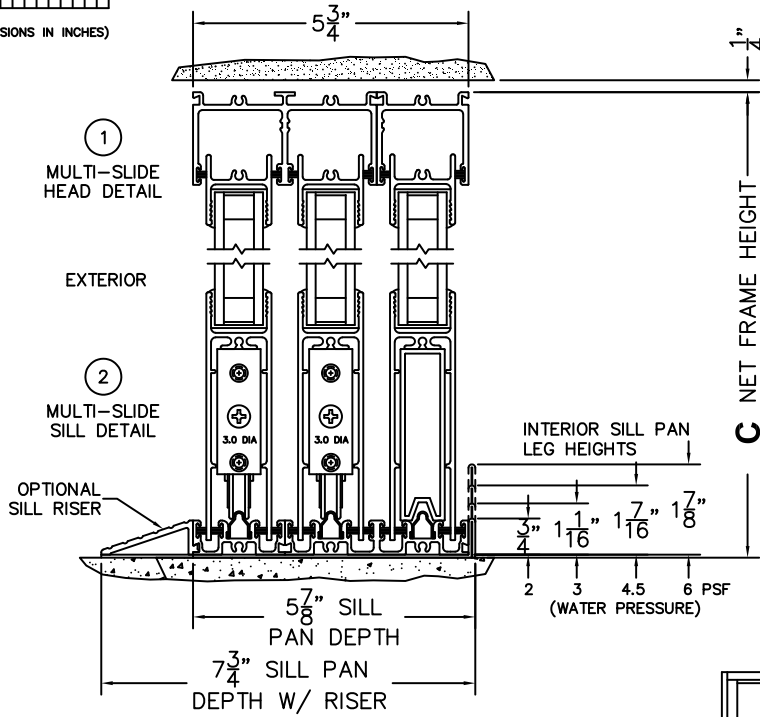

CALCULATED VALUES (FLEETWOOD SUPPLIED)

D (POCKET WIDTH)	
E (NET FRAME WIDTH)	

NOTES:

(USE RULER TO SCALE DIMENSIONS IN INCHES)

SCALE: 1/4

OXXIXP DOOR SHOWN

(USE RULER TO SCALE DIMENSIONS IN INCHES)

SCALE: 1/4

THIS CONFIGURATION
CREATES OPEN ENDS AT
THE HEAD AND SILL.

*CAUTION: WHEN CONSTRUCTING POCKET NOTE THAT DAYLIGHT WIDTH DOES NOT INCLUDE 1" SET BACK FOR POST INTERLOCKER.