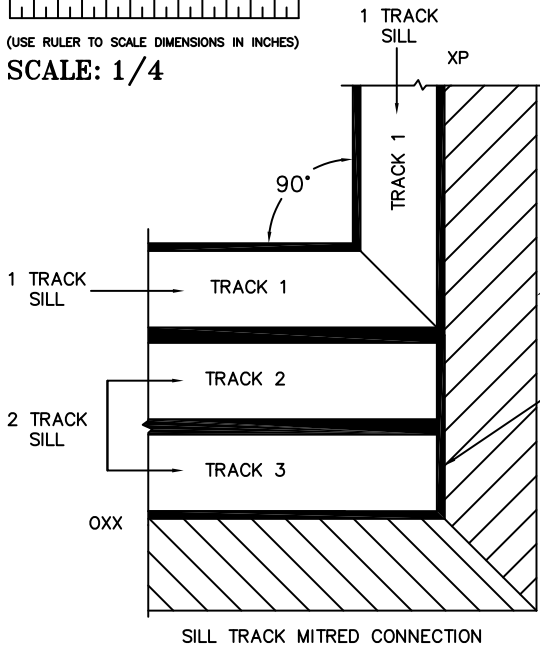

FLEETWOOD
WINDOWS & DOORS
FleetwoodUSA.com

NORWOOD 3070EX M/S
90°OXXIXP CUSTOM CONFIG.
NO SCREENS

ORDER NO.:

ITEM NO.:

REQUIRED DEALER INFO.

A (NET FRAME WIDTH)	
B (DAYLIGHT WIDTH)	
C (NET FRAME HEIGHT)	
SILL PAN HEIGHT(INTERIOR LEG)	(3/4", 1-1/16", 1-7/16" OR 1-7/8")

CALCULATED VALUES (FLEETWOOD SUPPLIED)

D (POCKET WIDTH)	
E (NET FRAME WIDTH)	

NOTES:

(USE RULER TO SCALE DIMENSIONS IN INCHES)

SCALE: 1/4

OXXIXP DOOR SHOWN

(USE RULER TO SCALE DIMENSIONS IN INCHES)

SCALE: 1/4

THIS CONFIGURATION
CREATES OPEN ENDS AT
THE HEAD AND SILL.

*CAUTION: WHEN CONSTRUCTING POCKET NOTE THAT DAYLIGHT WIDTH DOES NOT INCLUDE 1" SET BACK FOR POST INTERLOCKER.