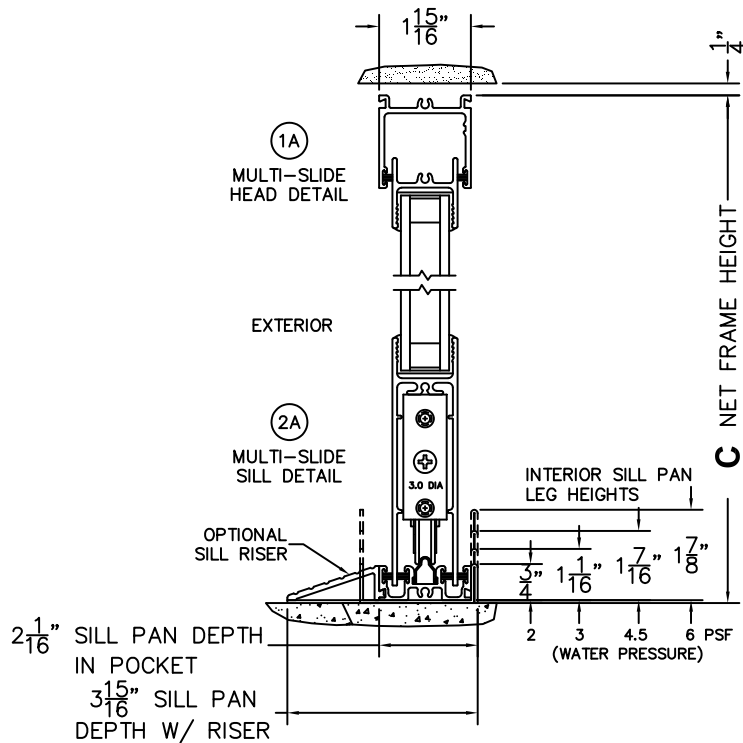

CALCULATED VALUES (FLEETWOOD SUPPLIED)

D (POCKET WIDTH)	
E (NET FRAME WIDTH)	

NOTES:

(USE RULER TO SCALE DIMENSIONS IN INCHES)

SCALE: 1/4

OXXIXP DOOR SHOWN

(USE RULER TO SCALE DIMENSIONS IN INCHES)

SCALE: 1/4

THIS CONFIGURATION
CREATES OPEN ENDS AT
THE HEAD AND SILL.

*CAUTION: WHEN CONSTRUCTING POCKET NOTE THAT DAYLIGHT WIDTH DOES NOT INCLUDE 1" SET BACK FOR POST INTERLOCKER.