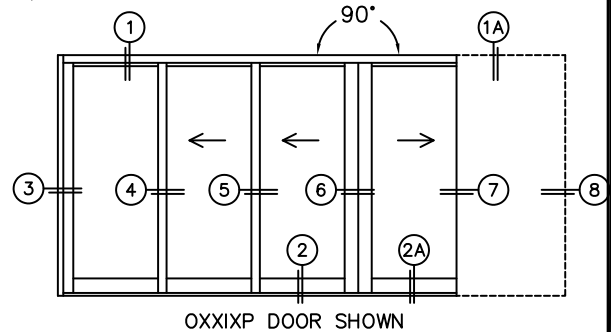

CALCULATED VALUES (FLEETWOOD SUPPLIED)

D (POCKET WIDTH)	
E (NET FRAME WIDTH)	

NOTES:

(USE RULER TO SCALE DIMENSIONS IN INCHES)

SCALE: 1/4

OXXIXP DOOR SHOWN

(USE RULER TO SCALE DIMENSIONS IN INCHES)

SCALE: 1/4

THIS CONFIGURATION
CREATES OPEN ENDS AT
THE HEAD AND SILL.

*CAUTION: WHEN CONSTRUCTING POCKET NOTE THAT DAYLIGHT WIDTH DOES NOT INCLUDE 1" SET BACK FOR POST INTERLOCKER.