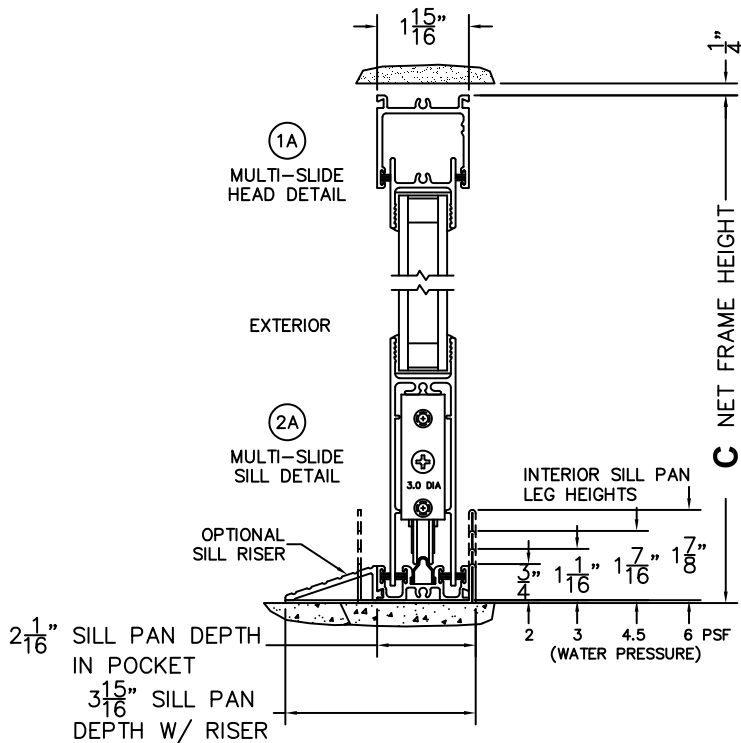

CALCULATED VALUES (FLEETWOOD SUPPLIED)

D (POCKET WIDTH)	
E (NET FRAME WIDTH)	

NOTES:

(USE RULER TO SCALE DIMENSIONS IN INCHES)

SCALE: 1/4

(USE RULER TO SCALE DIMENSIONS IN INCHES)

SCALE: 1/4

OPTIONAL SILL RISER

8 POCKET JAMB

7 POCKET INTERLOCKERS

3 FIXED JAMB
4 INTERLOCKERS
5 INTERLOCKERS
6 MEETING STILES
PANELS IN OPEN POSITION STACK FLUSH WITH POCKET FACE

*CAUTION: WHEN CONSTRUCTING POCKET NOTE THAT DAYLIGHT WIDTH DOES NOT INCLUDE 1" SET BACK FOR POST INTERLOCKER.