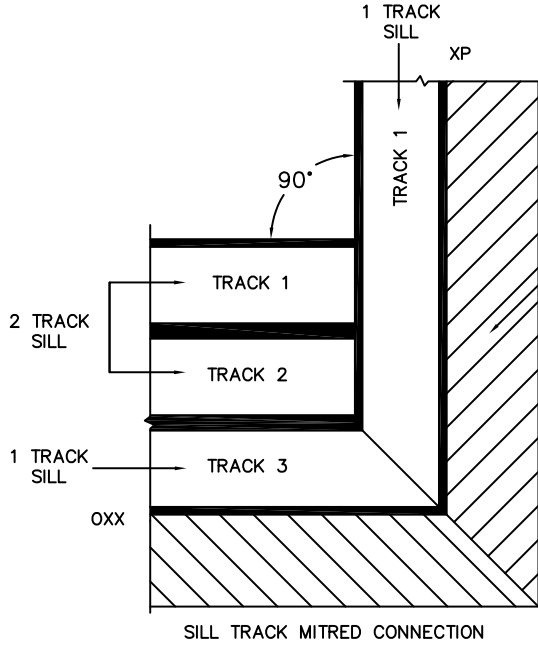

CALCULATED VALUES (FLEETWOOD SUPPLIED)

D (POCKET WIDTH)	
E (NET FRAME WIDTH)	

NOTES:

(USE RULER TO SCALE DIMENSIONS IN INCHES)

SCALE: 1/4

(USE RULER TO SCALE DIMENSIONS IN INCHES)

SCALE: 1/4

OPTIONAL SILL RISER

8 POCKET JAMB

7 POCKET INTERLOCKERS

3 FIXED JAMB
4 INTERLOCKERS
5 INTERLOCKERS
6 MEETING STILES
PANELS IN OPEN POSITION STACK FLUSH WITH POCKET FACE

*CAUTION: WHEN CONSTRUCTING POCKET NOTE THAT DAYLIGHT WIDTH DOES NOT INCLUDE 1" SET BACK FOR POST INTERLOCKER.