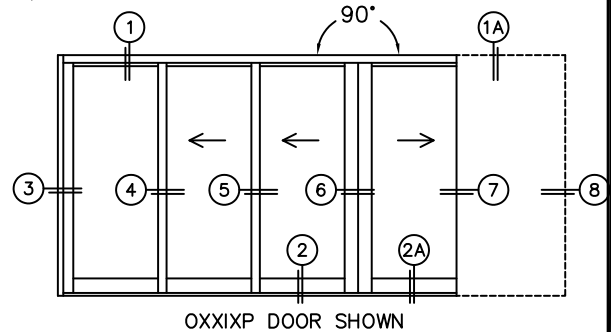

CALCULATED VALUES (FLEETWOOD SUPPLIED)

D (POCKET WIDTH)	
E (NET FRAME WIDTH)	

NOTES:

(USE RULER TO SCALE DIMENSIONS IN INCHES)

SCALE: 1/4

(USE RULER TO SCALE DIMENSIONS IN INCHES)

SCALE: 1/4

OPTIONAL SILL RISER

8 POCKET JAMB

7 POCKET INTERLOCKERS

3 FIXED JAMB
4 INTERLOCKERS
5 INTERLOCKERS
6 MEETING STILES
PANELS IN OPEN POSITION STACK FLUSH WITH POCKET FACE

*CAUTION: WHEN CONSTRUCTING POCKET NOTE THAT DAYLIGHT WIDTH DOES NOT INCLUDE 1" SET BACK FOR POST INTERLOCKER.