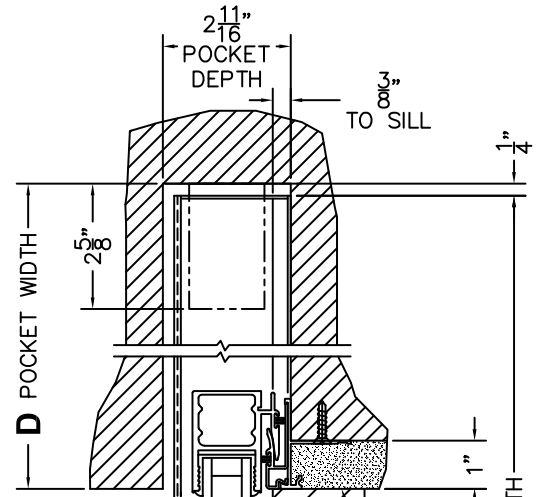

FLEETWOOD
WINDOWS & DOORS
FleetwoodUSA.com

NORWOOD 3070EX M/S
90° OXXIXP STANDARD CONFIG.
NO SCREENS

ORDER NO.:

ITEM NO.:

REQUIRED DEALER INFO.

A (NET FRAME WIDTH)	
B (DAYLIGHT WIDTH)	
C (NET FRAME HEIGHT)	
SILL PAN HEIGHT (INTERIOR LEG)	(3/4", 1-1/16", 1-7/16" OR 1-7/8")

CALCULATED VALUES (FLEETWOOD SUPPLIED)

D (POCKET WIDTH)	
E (NET FRAME WIDTH)	

NOTES:

(USE RULER TO SCALE DIMENSIONS IN INCHES)

SCALE: 1/4

(USE RULER TO SCALE DIMENSIONS IN INCHES)

SCALE: 1/4

OPTIONAL SILL RISER

8 POCKET JAMB

7 POCKET INTERLOCKERS

3 FIXED JAMB
4 INTERLOCKERS
5 INTERLOCKERS
6 MEETING STILES
PANELS IN OPEN POSITION STACK FLUSH WITH POCKET FACE

*CAUTION: WHEN CONSTRUCTING POCKET NOTE THAT DAYLIGHT WIDTH DOES NOT INCLUDE 1" SET BACK FOR POST INTERLOCKER.