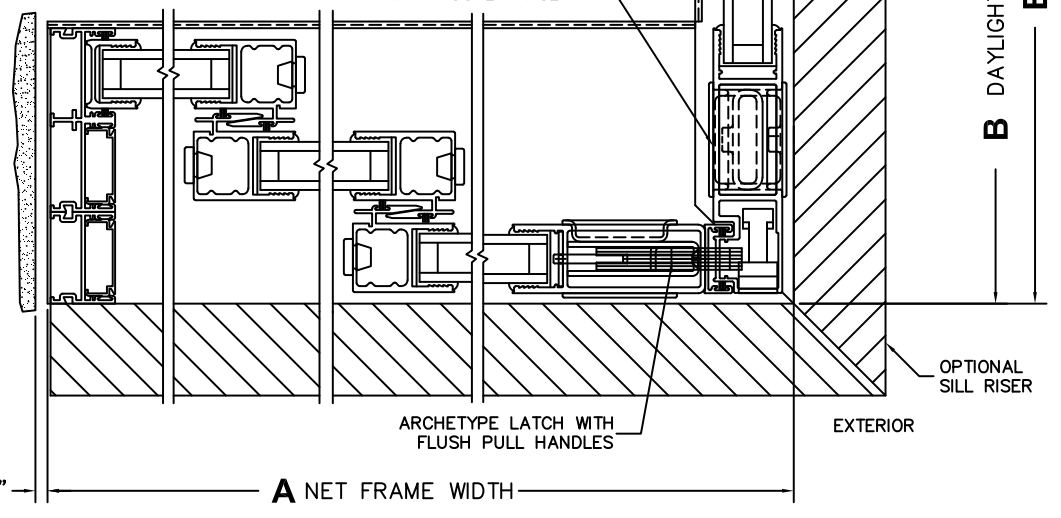

CALCULATED VALUES (FLEETWOOD SUPPLIED)

D (POCKET WIDTH)	
E (NET FRAME WIDTH)	

NOTES:

(USE RULER TO SCALE DIMENSIONS IN INCHES)

SCALE: 1/4

(USE RULER TO SCALE DIMENSIONS IN INCHES)

SCALE: 1/4

OPTIONAL SILL RISER

8 POCKET JAMB

7 POCKET INTERLOCKERS

3 FIXED JAMB
4 INTERLOCKERS
5 INTERLOCKERS
6 MEETING STILES
PANELS IN OPEN POSITION STACK FLUSH WITH POCKET FACE

*CAUTION: WHEN CONSTRUCTING POCKET NOTE THAT DAYLIGHT WIDTH DOES NOT INCLUDE 1" SET BACK FOR POST INTERLOCKER.