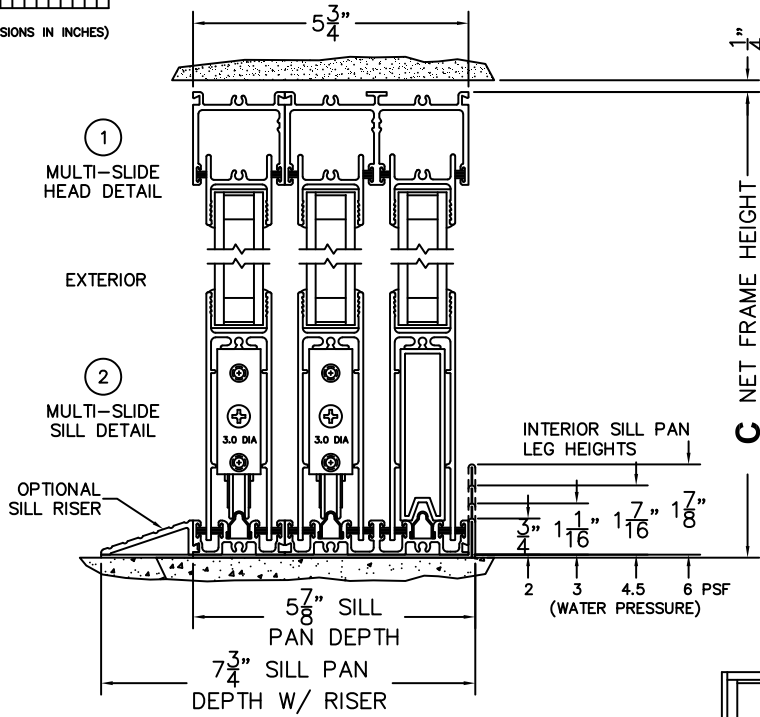

CALCULATED VALUES (FLEETWOOD SUPPLIED)

D (POCKET WIDTH)	
E (NET FRAME WIDTH)	

NOTES:

(USE RULER TO SCALE DIMENSIONS IN INCHES)

SCALE: 1/4

(USE RULER TO SCALE DIMENSIONS IN INCHES)

SCALE: 1/4

OPTIONAL SILL RISER

8 POCKET JAMB

7 POCKET INTERLOCKERS

3 FIXED JAMB
4 INTERLOCKERS
5 INTERLOCKERS
6 MEETING STILES
PANELS IN OPEN POSITION STACK FLUSH WITH POCKET FACE

*CAUTION: WHEN CONSTRUCTING POCKET NOTE THAT DAYLIGHT WIDTH DOES NOT INCLUDE 1" SET BACK FOR POST INTERLOCKER.