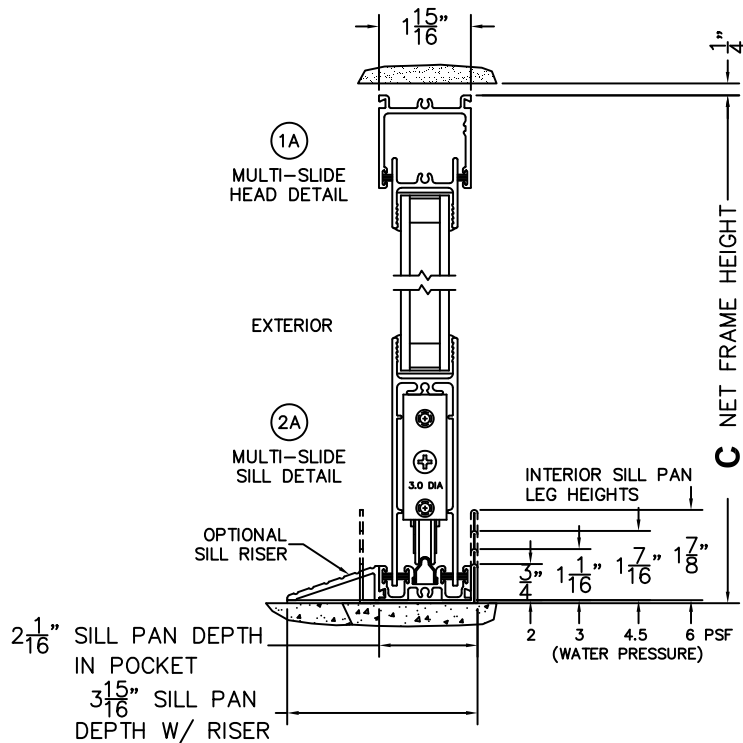

CALCULATED VALUES (FLEETWOOD SUPPLIED)

D (POCKET WIDTH)	
E (NET FRAME WIDTH)	

NOTES:

(USE RULER TO SCALE DIMENSIONS IN INCHES)

SCALE: 1/4

(USE RULER TO SCALE DIMENSIONS IN INCHES)

SCALE: 1/4

*CAUTION: WHEN CONSTRUCTING POCKET NOTE THAT DAYLIGHT WIDTH DOES NOT INCLUDE 1" SET BACK FOR POST INTERLOCKER.