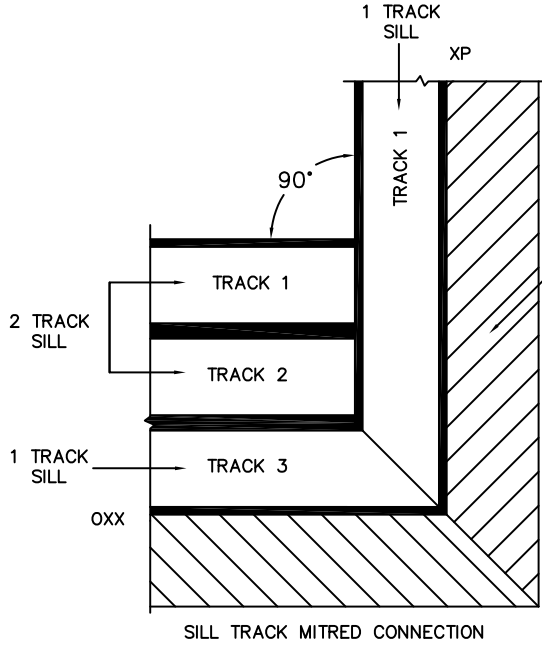

FLEETWOOD
WINDOWS & DOORS
FleetwoodUSA.com

NORWOOD 3070EX M/S
90° OXXIXP STANDARD CONFIG.
NO SCREENS

ORDER NO.:

ITEM NO.:

REQUIRED DEALER INFO.

A (NET FRAME WIDTH)	
B (DAYLIGHT WIDTH)	
C (NET FRAME HEIGHT)	
SILL PAN HEIGHT (INTERIOR LEG)	(3/4", 1-1/16", 1-7/16" OR 1-7/8")

CALCULATED VALUES (FLEETWOOD SUPPLIED)

D (POCKET WIDTH)	
E (NET FRAME WIDTH)	

NOTES:

(USE RULER TO SCALE DIMENSIONS IN INCHES)

SCALE: 1/4

(USE RULER TO SCALE DIMENSIONS IN INCHES)

SCALE: 1/4

*CAUTION: WHEN CONSTRUCTING POCKET NOTE THAT DAYLIGHT WIDTH DOES NOT INCLUDE 1" SET BACK FOR POST INTERLOCKER.