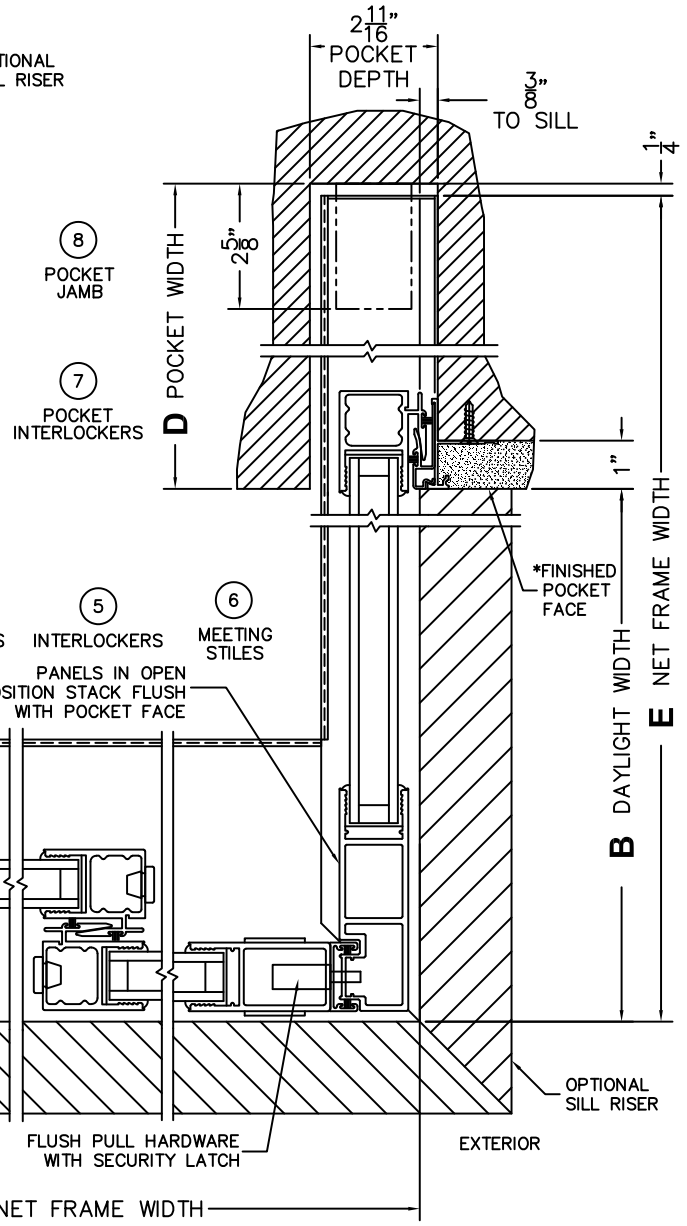

FLEETWOOD
WINDOWS & DOORS
FleetwoodUSA.com

NORWOOD 3070EX M/S
90° OXXIXP STANDARD CONFIG.
NO SCREENS

ORDER NO.:

ITEM NO.:

REQUIRED DEALER INFO.

A (NET FRAME WIDTH)	
B (DAYLIGHT WIDTH)	
C (NET FRAME HEIGHT)	
SILL PAN HEIGHT (INTERIOR LEG)	(3/4", 1-1/16", 1-7/16" OR 1-7/8")

CALCULATED VALUES (FLEETWOOD SUPPLIED)

D (POCKET WIDTH)	
E (NET FRAME WIDTH)	

NOTES:

(USE RULER TO SCALE DIMENSIONS IN INCHES)

SCALE: 1/4

(USE RULER TO SCALE DIMENSIONS IN INCHES)

SCALE: 1/4

*CAUTION: WHEN CONSTRUCTING POCKET NOTE THAT DAYLIGHT WIDTH DOES NOT INCLUDE 1" SET BACK FOR POST INTERLOCKER.