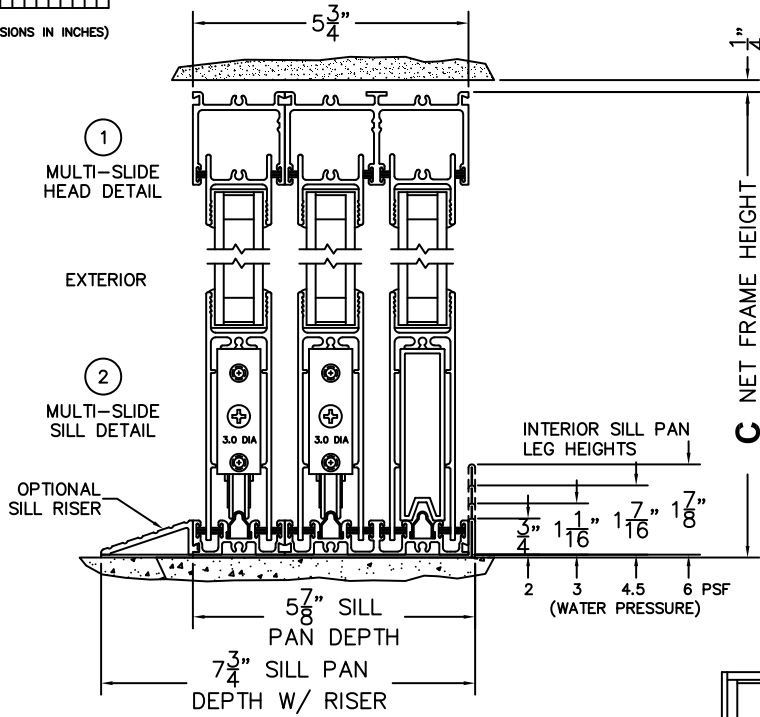

FLEETWOOD
WINDOWS & DOORS
FleetwoodUSA.com

NORWOOD 3070EX M/S
90° OXXIXP STANDARD CONFIG.
NO SCREENS

ORDER NO.:

ITEM NO.:

REQUIRED DEALER INFO.

A (NET FRAME WIDTH)	
B (DAYLIGHT WIDTH)	
C (NET FRAME HEIGHT)	
SILL PAN HEIGHT (INTERIOR LEG)	(3/4", 1-1/16", 1-7/16" OR 1-7/8")

CALCULATED VALUES (FLEETWOOD SUPPLIED)

D (POCKET WIDTH)	
E (NET FRAME WIDTH)	

NOTES:

(USE RULER TO SCALE DIMENSIONS IN INCHES)

SCALE: 1/4

(USE RULER TO SCALE DIMENSIONS IN INCHES)

SCALE: 1/4

*CAUTION: WHEN CONSTRUCTING POCKET NOTE THAT DAYLIGHT WIDTH DOES NOT INCLUDE 1" SET BACK FOR POST INTERLOCKER.