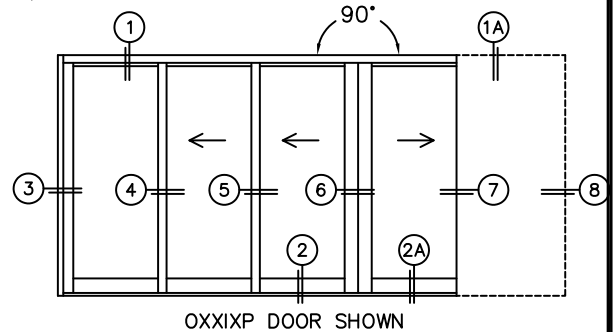

CALCULATED VALUES (FLEETWOOD SUPPLIED)

D (POCKET WIDTH)	
E (NET FRAME WIDTH)	

NOTES:

(USE RULER TO SCALE DIMENSIONS IN INCHES)

SCALE: 1/4

(USE RULER TO SCALE DIMENSIONS IN INCHES)

SCALE: 1/4

*CAUTION: WHEN CONSTRUCTING POCKET NOTE THAT DAYLIGHT WIDTH DOES NOT INCLUDE 1" SET BACK FOR POST INTERLOCKER.