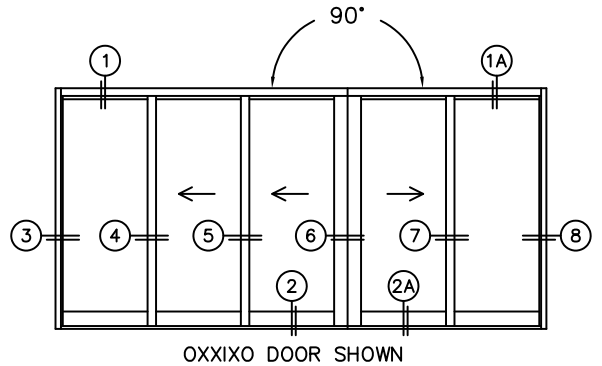

FLEETWOOD
WINDOWS & DOORS
FleetwoodUSA.com

NORWOOD 3070EX M/S
900XXIXO STANDARD CONFIGURATION
WITH SCREENS

ORDER NO.: -

ITEM NO.:

REQUIRED DEALER INFO.

A(NET FRAME WIDTH)

B(NET FRAME WIDTH)

C(NET FRAME HEIGHT)

SILL PAN HEIGHT (INTERIOR LEG)
(3/4", 1-1/16", 1-7/16" OR 1-7/8")

NOTES:

(USE RULER TO SCALE DIMENSIONS IN INCHES)

SCALE: 1/4

NORWOOD 3070EX M/S
900XXIXO STANDARD CONFIGURATION
WITH SCREENS

ORDER NO.:

ITEM NO.:

(USE RULER TO SCALE DIMENSIONS IN INCHES)

SCALE: 1/4