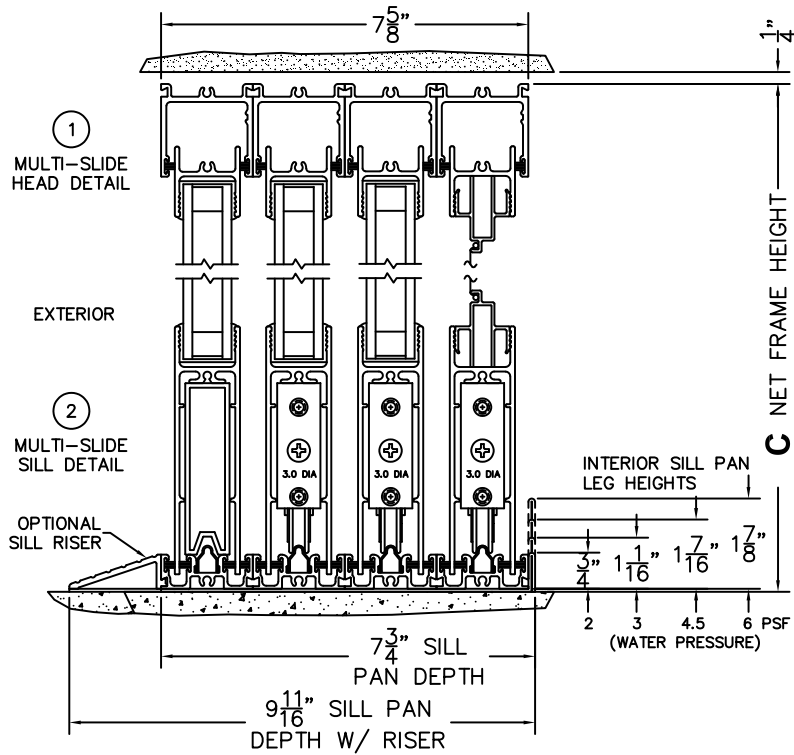

SILL PAN HEIGHT (INTERIOR LEG)
(3/4", 1-1/16", 1-7/16" OR 1-7/8")

NOTES:

(USE RULER TO SCALE DIMENSIONS IN INCHES)

SCALE: 1/4

NORWOOD 3070EX M/S
900XXIXO STANDARD CONFIGURATION
WITH SCREENS

ORDER NO.:

ITEM NO.:

(USE RULER TO SCALE DIMENSIONS IN INCHES)

SCALE: 1/4