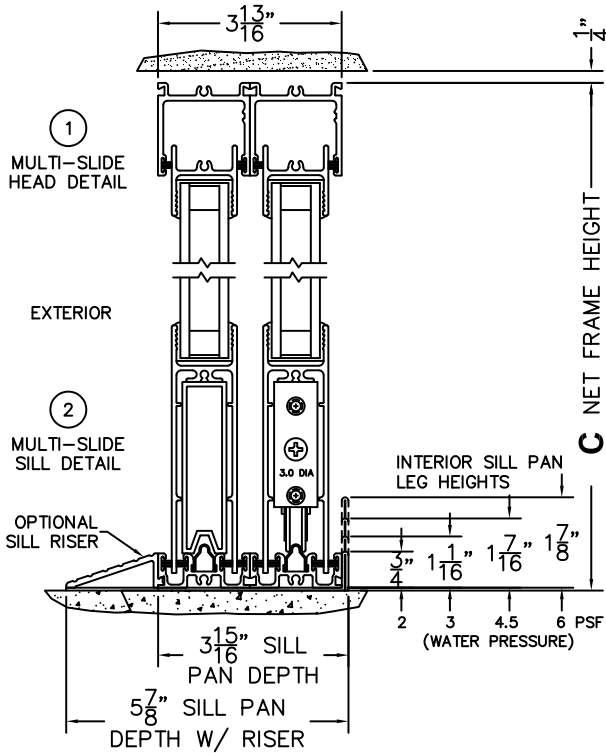

SILL PAN HEIGHT (INTERIOR LEG)
(3/4", 1-1/16", 1-7/16" OR 1-7/8")

NOTES:

(USE RULER TO SCALE DIMENSIONS IN INCHES)

SCALE: 1/4

NORWOOD 3070EX M/S
900XXIXO STANDARD CONFIGURATION
WITH SCREENS

ORDER NO.:

ITEM NO.:

(USE RULER TO SCALE DIMENSIONS IN INCHES)

SCALE: 1/4