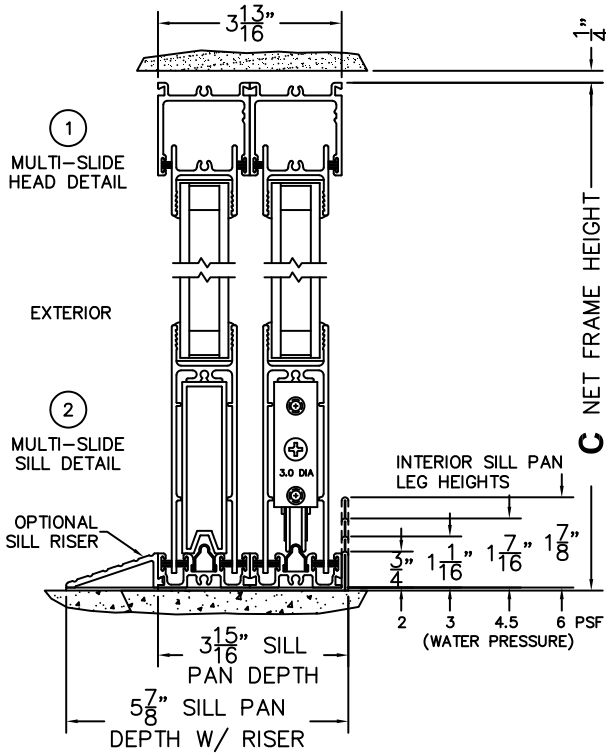

SILL PAN HEIGHT (INTERIOR LEG)
(3/4", 1-1/16", 1-7/16" OR 1-7/8")

NOTES:

(USE RULER TO SCALE DIMENSIONS IN INCHES)

SCALE: 1/4

NORWOOD 3070EX M/S
900XXIXO STANDARD CONFIGURATION
WITH SCREENS

ORDER NO.:

ITEM NO.:

(USE RULER TO SCALE DIMENSIONS IN INCHES)

SCALE: 1/4