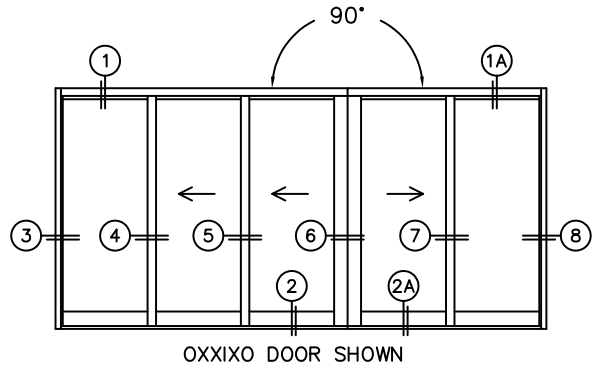

FLEETWOOD
WINDOWS & DOORS
FleetwoodUSA.com

NORWOOD 3070EX M/S
900XXIXO STANDARD CONFIGURATION
WITH SCREENS

ORDER NO.: -

ITEM NO.:

REQUIRED DEALER INFO.

A(NET FRAME WIDTH)

B(NET FRAME WIDTH)

C(NET FRAME HEIGHT)

SILL PAN HEIGHT (INTERIOR LEG)
(3/4", 1-1/16", 1-7/16" OR 1-7/8")

NOTES:

(USE RULER TO SCALE DIMENSIONS IN INCHES)

SCALE: 1/4

NORWOOD 3070EX M/S
900XXIXO STANDARD CONFIGURATION
WITH SCREENS

ORDER NO.:

ITEM NO.:

(USE RULER TO SCALE DIMENSIONS IN INCHES)

SCALE: 1/4