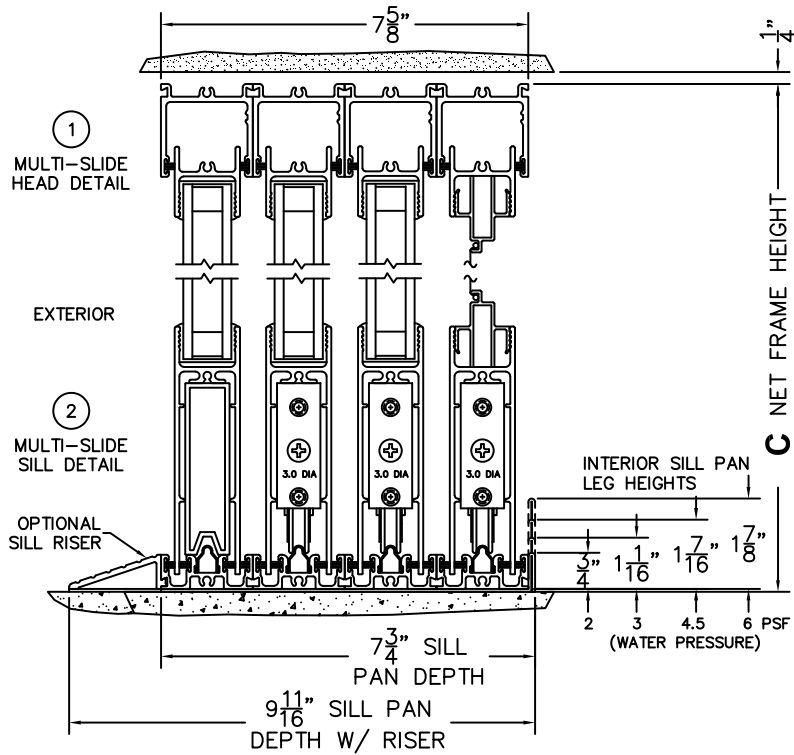

SILL PAN HEIGHT (INTERIOR LEG)
(3/4", 1-1/16", 1-7/16" OR 1-7/8")

NOTES:

(USE RULER TO SCALE DIMENSIONS IN INCHES)

SCALE: 1/4

NORWOOD 3070EX M/S
900XXIXO STANDARD CONFIGURATION
WITH SCREENS

ORDER NO.:

ITEM NO.:

(USE RULER TO SCALE DIMENSIONS IN INCHES)

SCALE: 1/4