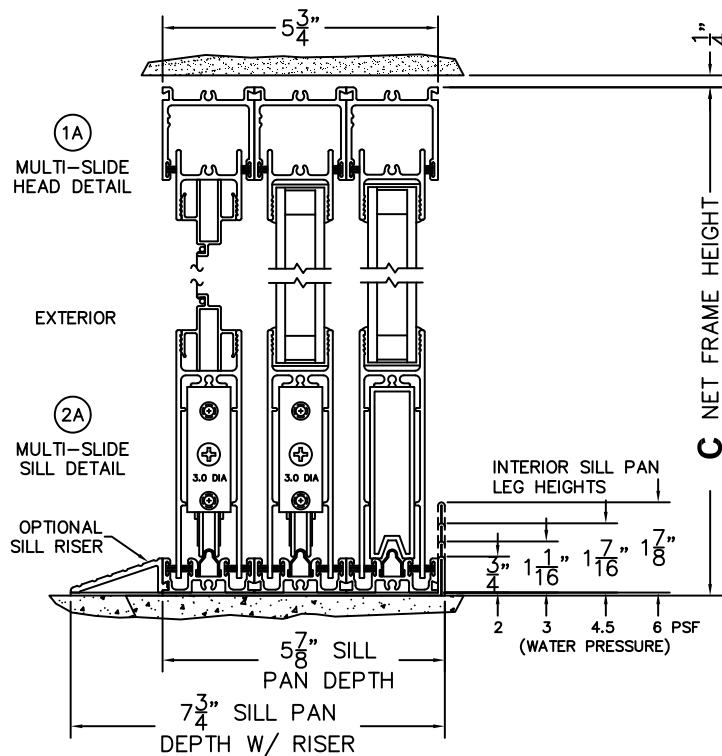

SILL PAN HEIGHT(INTERIOR LEG)
(3/4", 1-1/16", 1-7/16" OR 1-7/8")

NOTES:

(USE RULER TO SCALE DIMENSIONS IN INCHES)

SCALE: 1/4

(USE RULER TO SCALE DIMENSIONS IN INCHES)

SCALE: 1/4