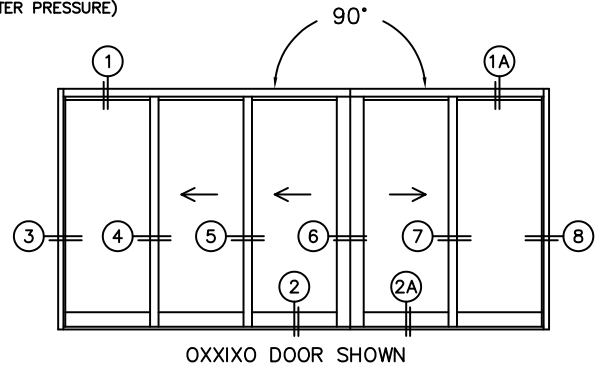

FLEETWOOD
WINDOWS & DOORS
FleetwoodUSA.com

NORWOOD 3070EX M/S
900XXIXO STANDARD CONFIGURATION
WITH SCREENS

ORDER NO.:

ITEM NO.:

REQUIRED DEALER INFO.

A(NET FRAME WIDTH)

B(NET FRAME WIDTH)

C(NET FRAME HEIGHT)

SILL PAN HEIGHT(INTERIOR LEG)
(3/4", 1-1/16", 1-7/16" OR 1-7/8")

NOTES:

(USE RULER TO SCALE DIMENSIONS IN INCHES)

SCALE: 1/4

(USE RULER TO SCALE DIMENSIONS IN INCHES)

SCALE: 1/4