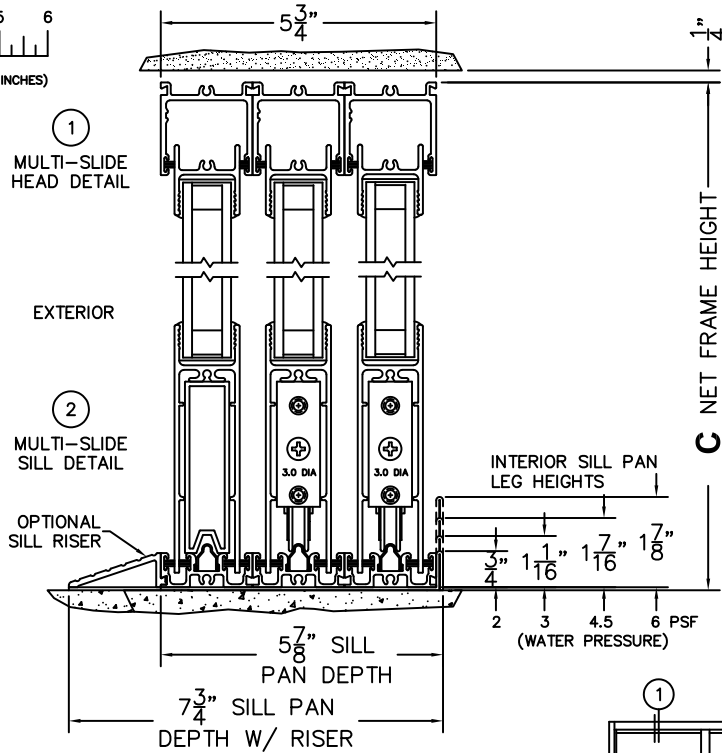

SILL PAN HEIGHT(INTERIOR LEG)
(3/4", 1-1/16", 1-7/16" OR 1-7/8")

NOTES:

(USE RULER TO SCALE DIMENSIONS IN INCHES)

SCALE: 1/4

(USE RULER TO SCALE DIMENSIONS IN INCHES)

SCALE: 1/4