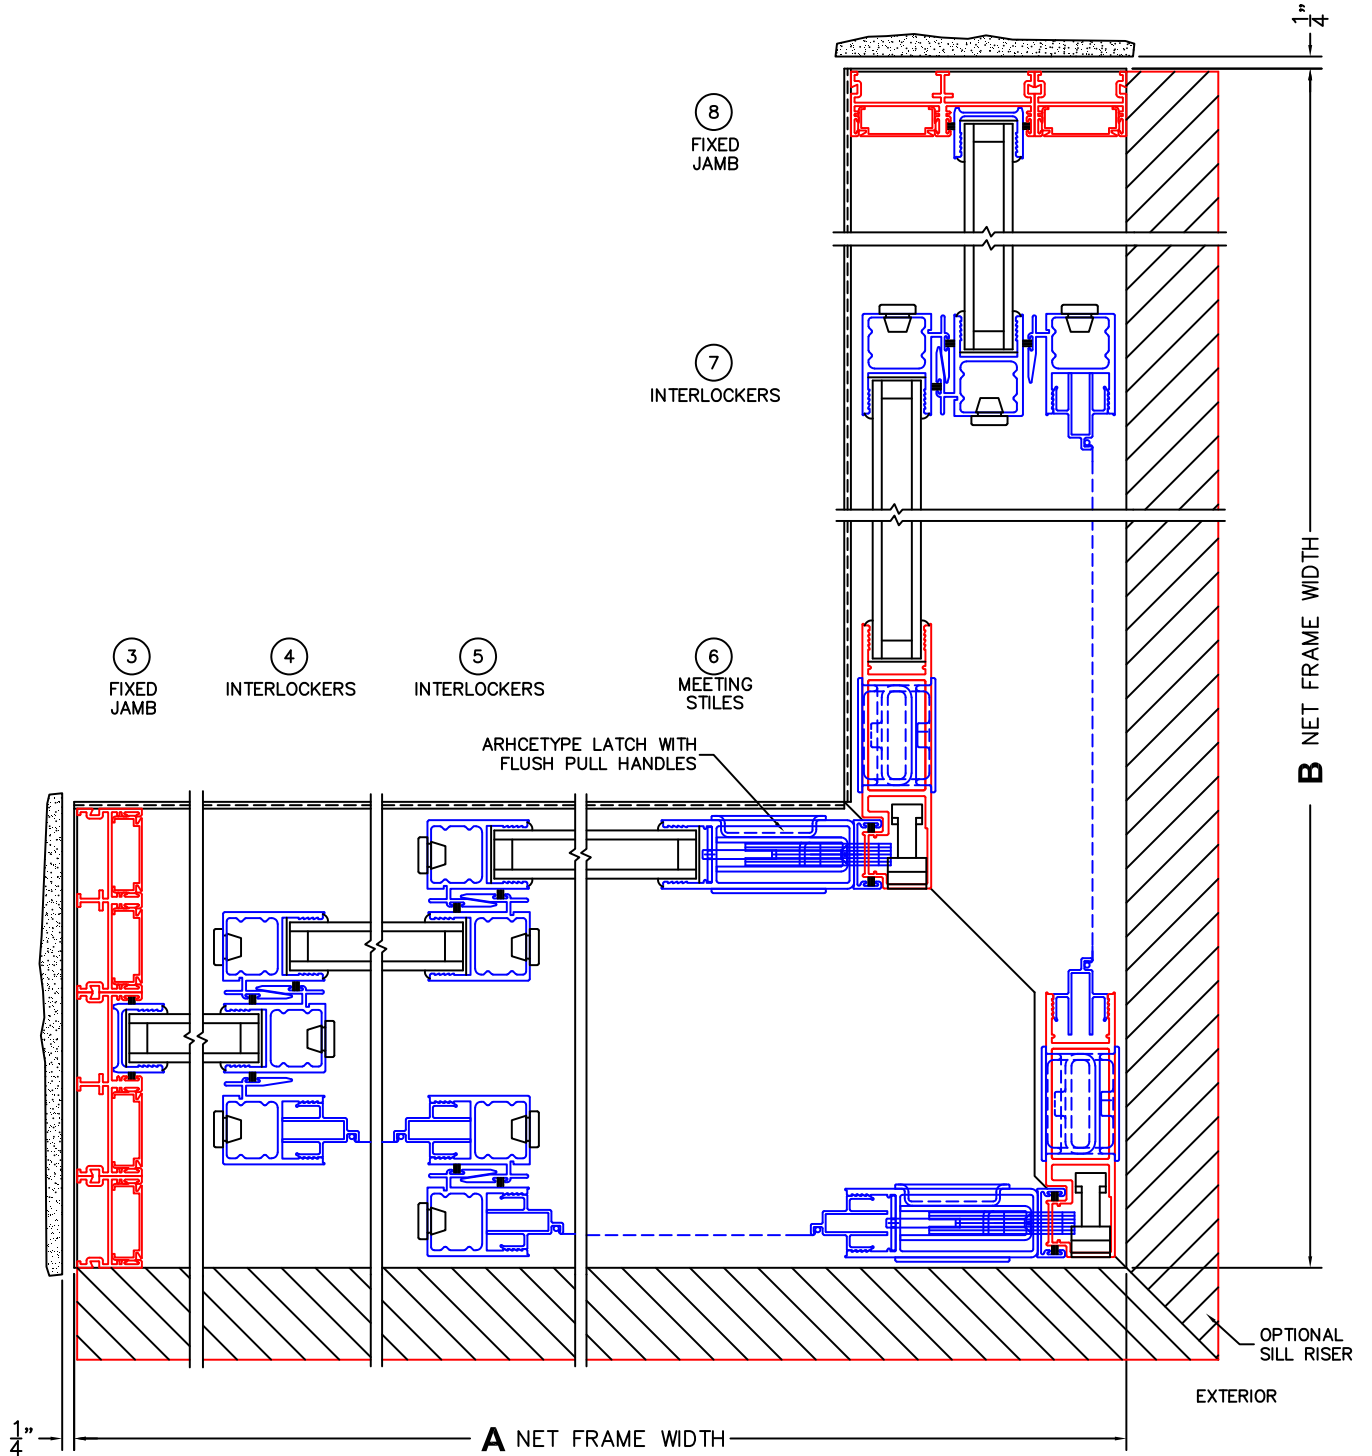

ORDER NO.: -

ITEM NO.:

REQUIRED DEALER INFO.

A(NET FRAME WIDTH)

B(NET FRAME WIDTH)

C(NET FRAME HEIGHT)

SILL PAN HEIGHT(INTERIOR LEG)
(3/4", 1-1/16", 1-7/16" OR 1-7/8")

NOTES:

(USE RULER TO SCALE DIMENSIONS IN INCHES)

SCALE: 1/4

OXXIXO DOOR SHOWN

(USE RULER TO SCALE DIMENSIONS IN INCHES)

SCALE: 1/4

FLEETWOOD
WINDOWS & DOORS
FleetwoodUSA.com

NORWOOD 3070EX M/S
90°OXXIXO STANDARD CONFIGURATION
WITH SCREENS

ORDER NO.:

ITEM NO.:

(USE RULER TO SCALE DIMENSIONS IN INCHES)

SCALE: 1/4