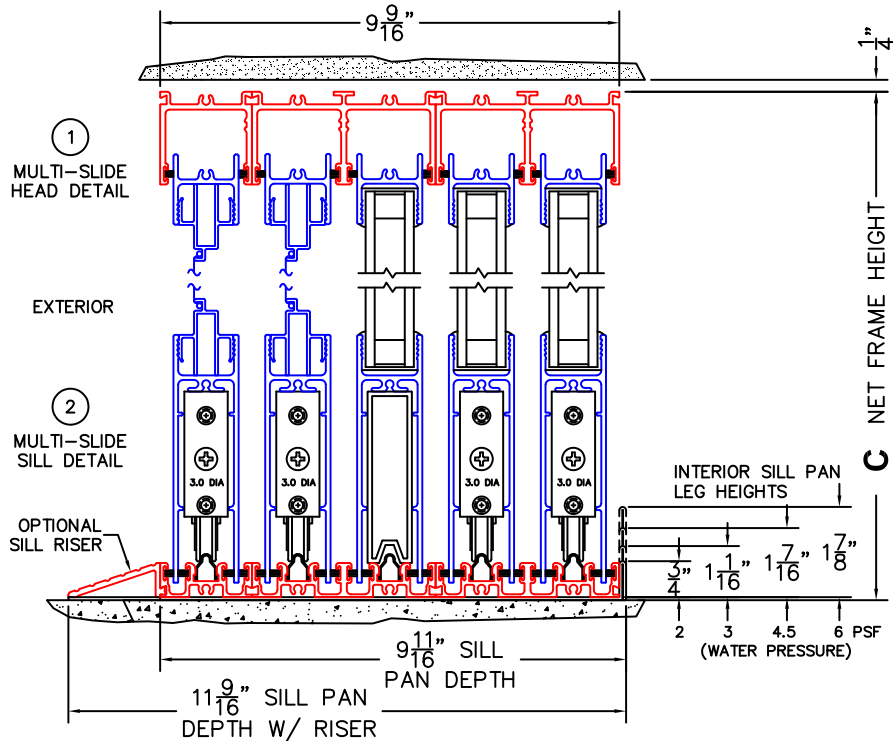

ORDER NO.: -

ITEM NO.:

REQUIRED DEALER INFO.

A(NET FRAME WIDTH)

B(NET FRAME WIDTH)

C(NET FRAME HEIGHT)

SILL PAN HEIGHT(INTERIOR LEG)
(3/4", 1-1/16", 1-7/16" OR 1-7/8")

NOTES:

(USE RULER TO SCALE DIMENSIONS IN INCHES)

SCALE: 1/4

OXXIXO DOOR SHOWN

(USE RULER TO SCALE DIMENSIONS IN INCHES)

SCALE: 1/4

FLEETWOOD
WINDOWS & DOORS
FleetwoodUSA.com

NORWOOD 3070EX M/S
90°OXXIXO STANDARD CONFIGURATION
WITH SCREENS

ORDER NO.:

ITEM NO.:

(USE RULER TO SCALE DIMENSIONS IN INCHES)

SCALE: 1/4