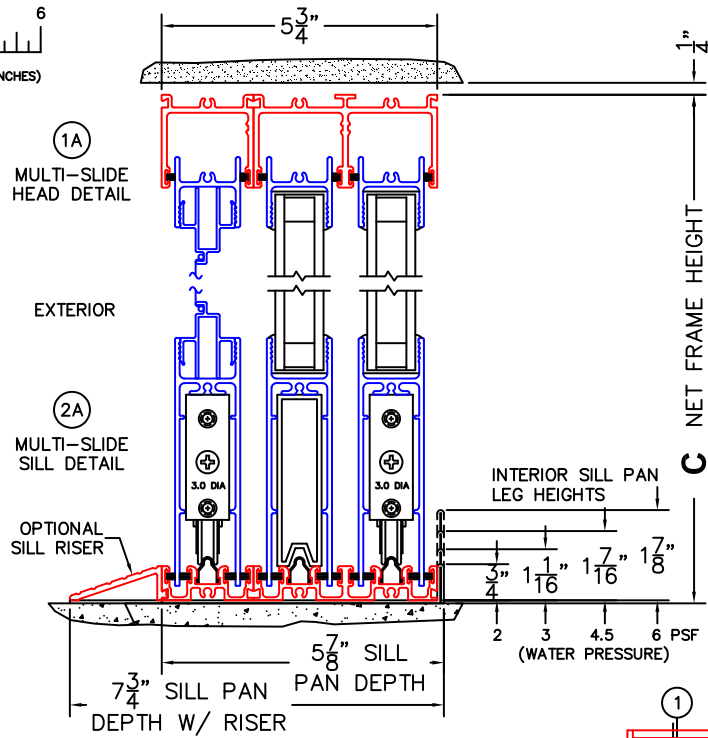

ORDER NO.: -

ITEM NO.:

REQUIRED DEALER INFO.

A(NET FRAME WIDTH)

B(NET FRAME WIDTH)

C(NET FRAME HEIGHT)

SILL PAN HEIGHT(INTERIOR LEG)
(3/4", 1-1/16", 1-7/16" OR 1-7/8")

NOTES:

(USE RULER TO SCALE DIMENSIONS IN INCHES)

SCALE: 1/4

OXXIXO DOOR SHOWN

(USE RULER TO SCALE DIMENSIONS IN INCHES)

SCALE: 1/4

FLEETWOOD
WINDOWS & DOORS
FleetwoodUSA.com

NORWOOD 3070EX M/S
90°OXXIXO STANDARD CONFIGURATION
WITH SCREENS

ORDER NO.:

ITEM NO.:

(USE RULER TO SCALE DIMENSIONS IN INCHES)

SCALE: 1/4