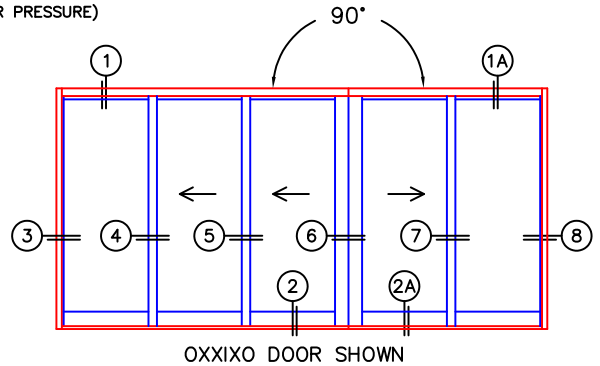

ORDER NO.: -

ITEM NO.:

REQUIRED DEALER INFO.

A(NET FRAME WIDTH)

B(NET FRAME WIDTH)

C(NET FRAME HEIGHT)

SILL PAN HEIGHT(INTERIOR LEG)
(3/4", 1-1/16", 1-7/16" OR 1-7/8")

NOTES:

(USE RULER TO SCALE DIMENSIONS IN INCHES)

SCALE: 1/4

OXXIXO DOOR SHOWN

(USE RULER TO SCALE DIMENSIONS IN INCHES)

SCALE: 1/4

FLEETWOOD
WINDOWS & DOORS
FleetwoodUSA.com

NORWOOD 3070EX M/S
90°OXXIXO STANDARD CONFIGURATION
WITH SCREENS

ORDER NO.:

ITEM NO.:

(USE RULER TO SCALE DIMENSIONS IN INCHES)

SCALE: 1/4