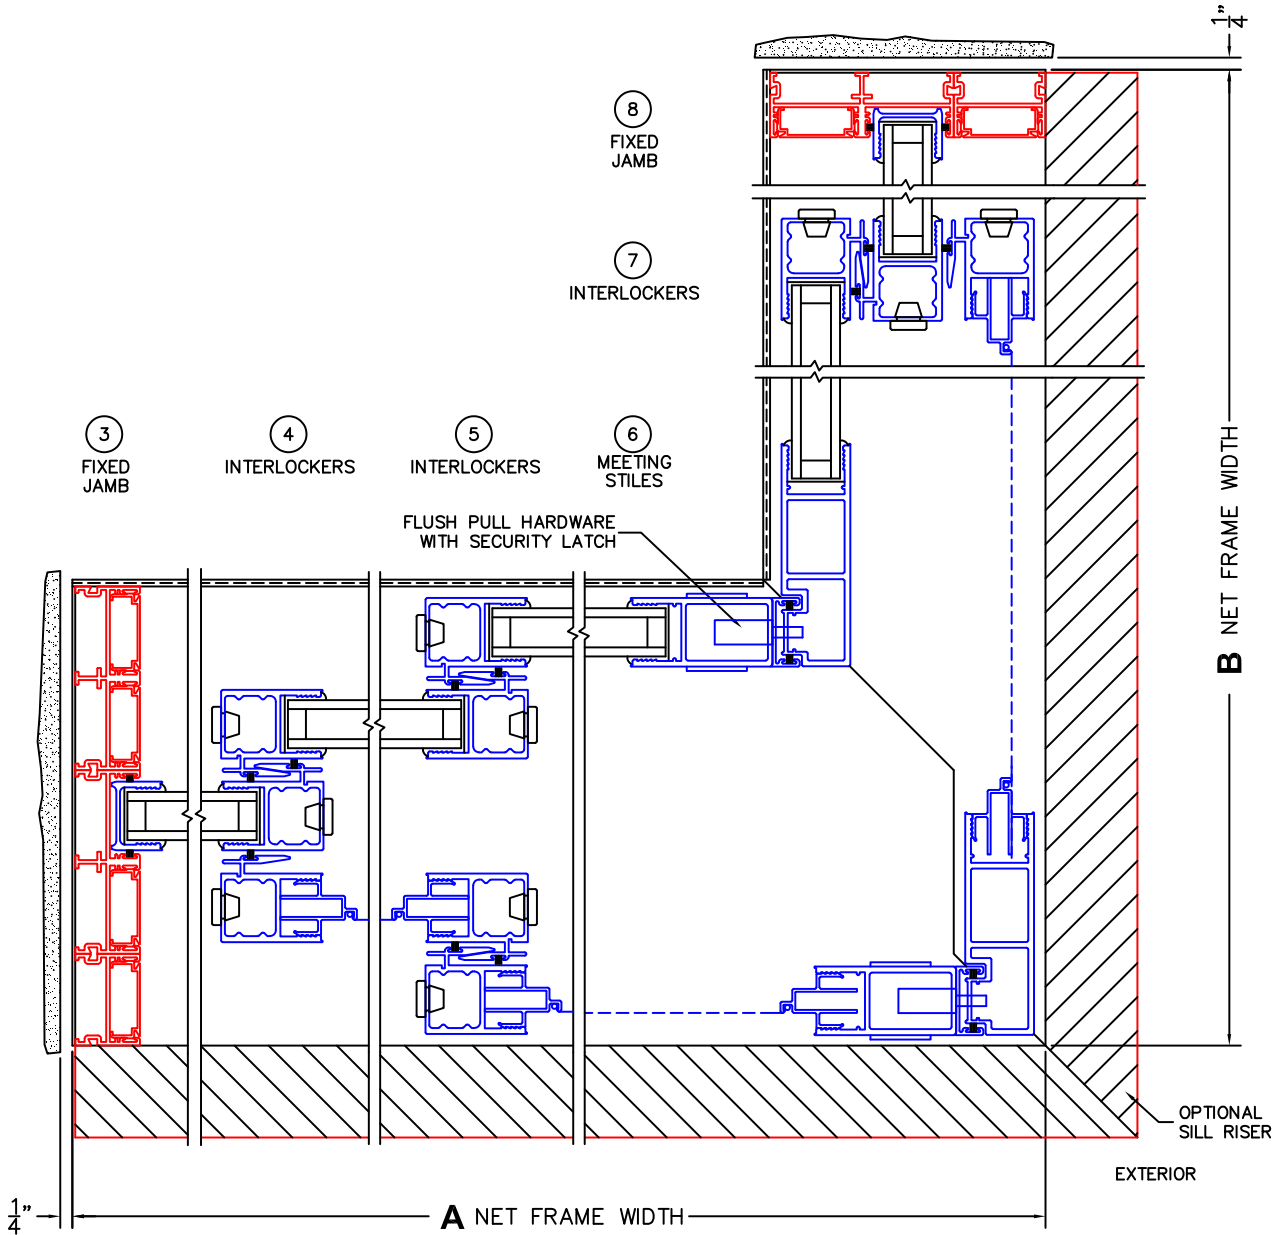

SILL PAN HEIGHT (INTERIOR LEG)
(3/4", 1-1/16", 1-7/16" OR 1-7/8")

NOTES:

(USE RULER TO SCALE DIMENSIONS IN INCHES)

SCALE: 1/4

OXXIXO DOOR SHOWN

(USE RULER TO SCALE DIMENSIONS IN INCHES)

SCALE: 1/4

FLEETWOOD
WINDOWS & DOORS
FleetwoodUSA.com

NORWOOD 3070EX M/S
90°OXXIXO STANDARD CONFIG.
WITH SCREENS

ORDER NO.:

ITEM NO.:

(USE RULER TO SCALE DIMENSIONS IN INCHES)

SCALE: 1/4