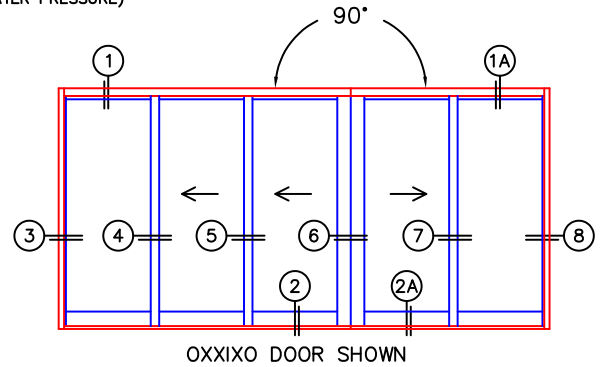

FLEETWOOD
WINDOWS & DOORS
FleetwoodUSA.com

NORWOOD 3070EX M/S
90° OXXIXO STANDARD CONFIG.
WITH SCREENS

ORDER NO.: -

ITEM NO.:

REQUIRED DEALER INFO.

A(NET FRAME WIDTH)

B(NET FRAME WIDTH)

C(NET FRAME HEIGHT)

SILL PAN HEIGHT (INTERIOR LEG)
(3/4", 1-1/16", 1-7/16" OR 1-7/8")

NOTES:

(USE RULER TO SCALE DIMENSIONS IN INCHES)

SCALE: 1/4

OXXIXO DOOR SHOWN

(USE RULER TO SCALE DIMENSIONS IN INCHES)

SCALE: 1/4

FLEETWOOD
WINDOWS & DOORS
FleetwoodUSA.com

NORWOOD 3070EX M/S
90°OXXIXO STANDARD CONFIG.
WITH SCREENS

ORDER NO.:

ITEM NO.:

(USE RULER TO SCALE DIMENSIONS IN INCHES)

SCALE: 1/4