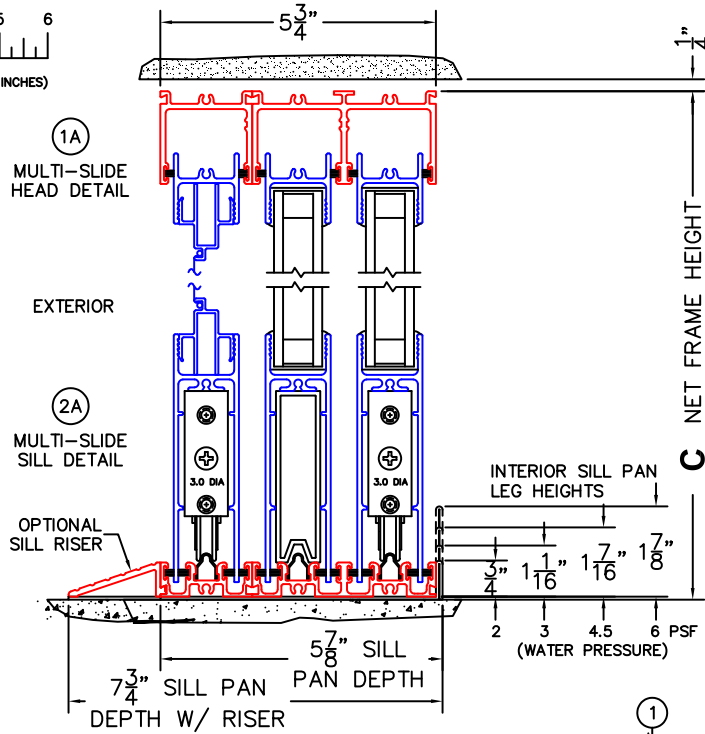

FLEETWOOD
WINDOWS & DOORS
FleetwoodUSA.com

NORWOOD 3070EX M/S
90° OXXIXO STANDARD CONFIG.
WITH SCREENS

ORDER NO.: -

ITEM NO.:

REQUIRED DEALER INFO.

A(NET FRAME WIDTH)

B(NET FRAME WIDTH)

C(NET FRAME HEIGHT)

SILL PAN HEIGHT (INTERIOR LEG)
(3/4", 1-1/16", 1-7/16" OR 1-7/8")

NOTES:

(USE RULER TO SCALE DIMENSIONS IN INCHES)

SCALE: 1/4

OXXIXO DOOR SHOWN

(USE RULER TO SCALE DIMENSIONS IN INCHES)

SCALE: 1/4

FLEETWOOD
WINDOWS & DOORS
FleetwoodUSA.com

NORWOOD 3070EX M/S
90°OXXIXO STANDARD CONFIG.
WITH SCREENS

ORDER NO.:

ITEM NO.:

(USE RULER TO SCALE DIMENSIONS IN INCHES)

SCALE: 1/4