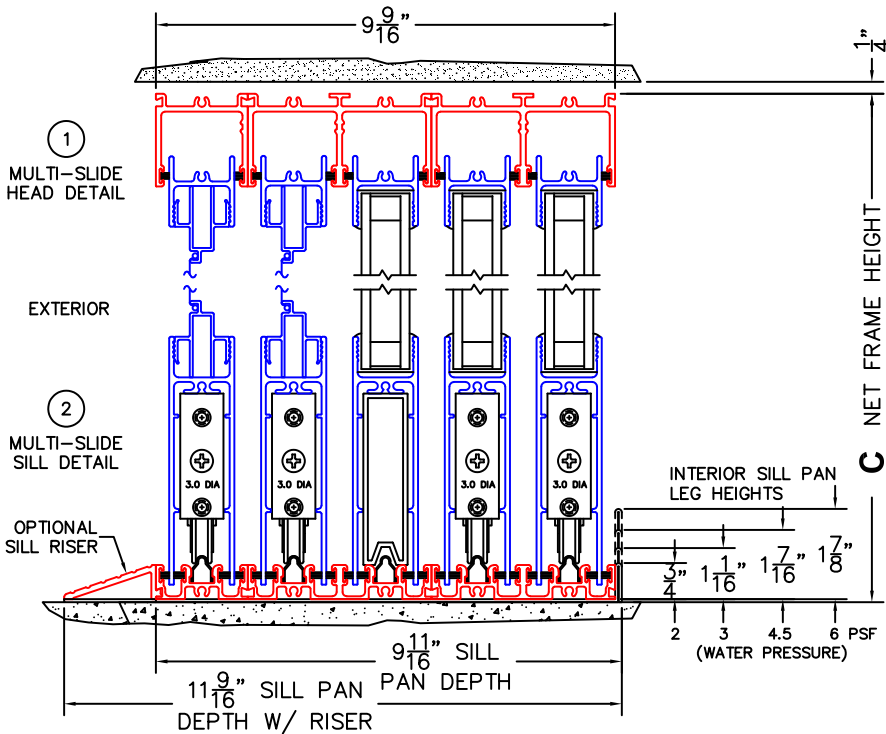

SILL PAN HEIGHT (INTERIOR LEG)
(3/4", 1-1/16", 1-7/16" OR 1-7/8")

NOTES:

(USE RULER TO SCALE DIMENSIONS IN INCHES)

SCALE: 1/4

OXXIXO DOOR SHOWN

(USE RULER TO SCALE DIMENSIONS IN INCHES)

SCALE: 1/4

FLEETWOOD
WINDOWS & DOORS
FleetwoodUSA.com

NORWOOD 3070EX M/S
90°OXXIXO STANDARD CONFIG.
WITH SCREENS

ORDER NO.:

ITEM NO.:

(USE RULER TO SCALE DIMENSIONS IN INCHES)

SCALE: 1/4