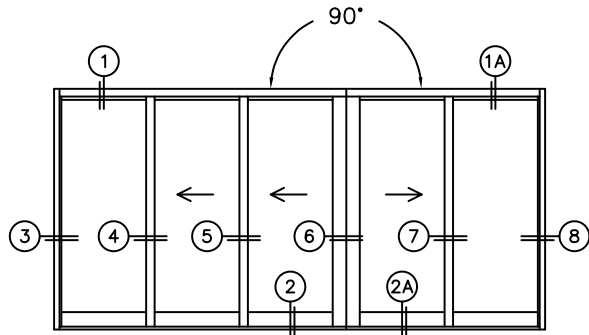

SILL PAN HEIGHT(INTERIOR LEG)
(3/4", 1-1/16", 1-7/16" OR 1-7/8")

NOTES:

(USE RULER TO SCALE DIMENSIONS IN INCHES)

SCALE: 1/4

OXXIXO DOOR SHOWN

(USE RULER TO SCALE DIMENSIONS IN INCHES)

SCALE: 1/4