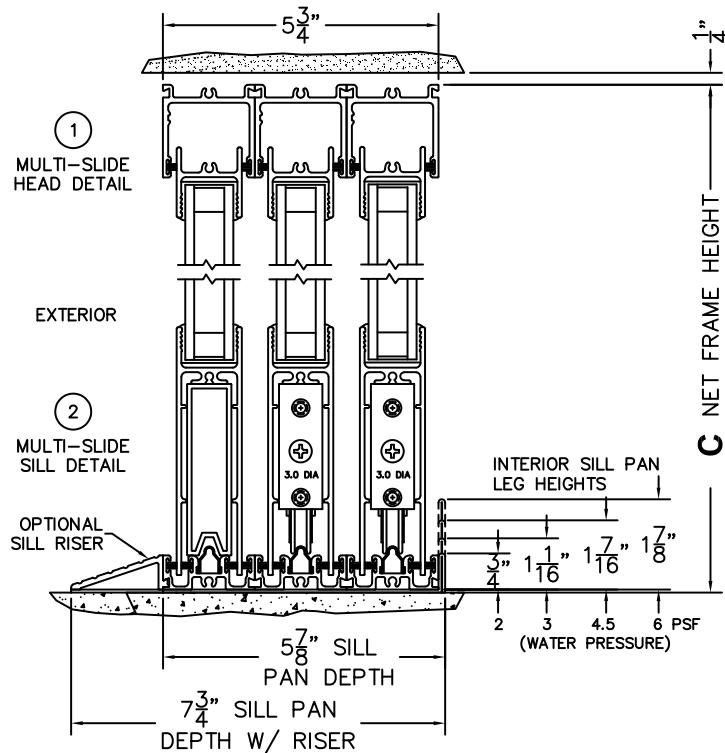

SILL PAN HEIGHT(INTERIOR LEG)
(3/4", 1-1/16", 1-7/16" OR 1-7/8")

NOTES:

(USE RULER TO SCALE DIMENSIONS IN INCHES)

SCALE: 1/4

OXXIXO DOOR SHOWN

(USE RULER TO SCALE DIMENSIONS IN INCHES)

SCALE: 1/4