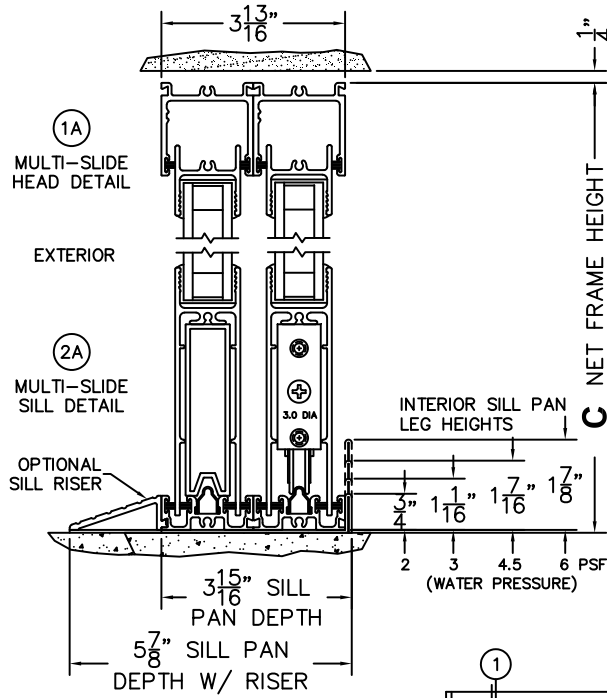

SILL PAN HEIGHT(INTERIOR LEG)
(3/4", 1-1/16", 1-7/16" OR 1-7/8")

NOTES:

(USE RULER TO SCALE DIMENSIONS IN INCHES)

SCALE: 1/4

OXXIXO DOOR SHOWN

(USE RULER TO SCALE DIMENSIONS IN INCHES)

SCALE: 1/4