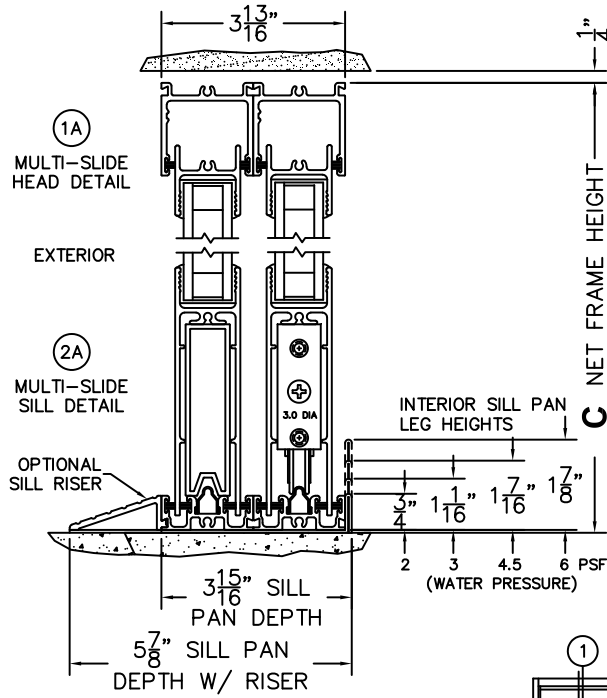

SILL PAN HEIGHT(INTERIOR LEG)
(3/4", 1-1/16", 1-7/16" OR 1-7/8")

NOTES:

(USE RULER TO SCALE DIMENSIONS IN INCHES)

SCALE: 1/4

NORWOOD 3070EX M/S
900XX-XO STANDARD CONFIGURATION
NO SCREENS

ORDER NO.:

ITEM NO.:

(USE RULER TO SCALE DIMENSIONS IN INCHES)

SCALE: 1/4