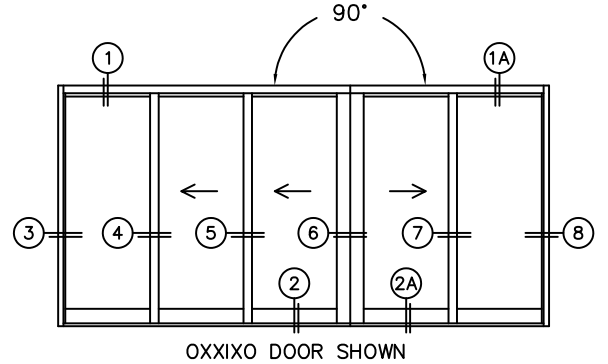

FLEETWOOD
WINDOWS & DOORS
FleetwoodUSA.com

NORWOOD 3070EX M/S
900XXIXO STANDARD CONFIGURATION
NO SCREENS

ORDER NO.:

ITEM NO.:

REQUIRED DEALER INFO.

A(NET FRAME WIDTH)

B(NET FRAME WIDTH)

C(NET FRAME HEIGHT)

SILL PAN HEIGHT(INTERIOR LEG)
(3/4", 1-1/16", 1-7/16" OR 1-7/8")

NOTES:

(USE RULER TO SCALE DIMENSIONS IN INCHES)

SCALE: 1/4

NORWOOD 3070EX M/S
900XX-XO STANDARD CONFIGURATION
NO SCREENS

ORDER NO.:

ITEM NO.:

(USE RULER TO SCALE DIMENSIONS IN INCHES)

SCALE: 1/4