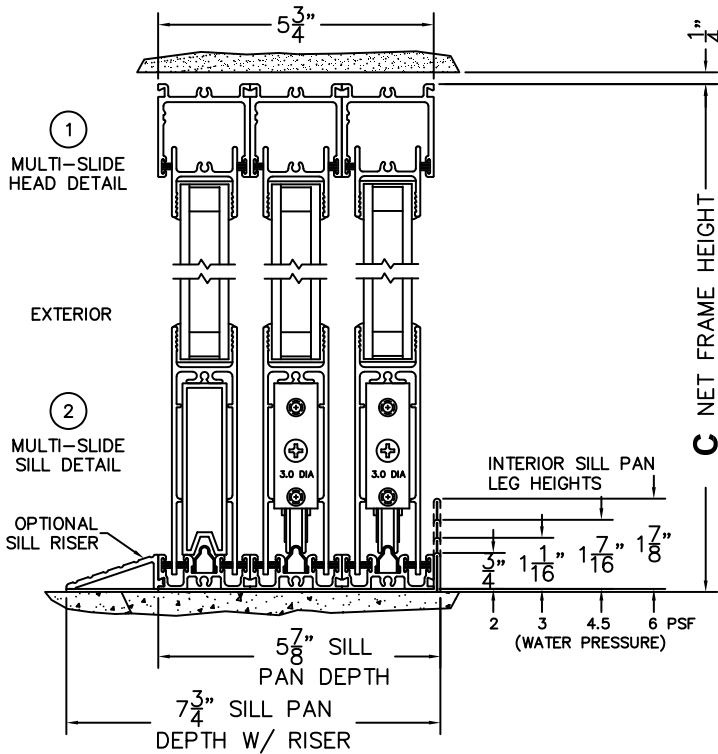

SILL PAN HEIGHT(INTERIOR LEG)
(3/4", 1-1/16", 1-7/16" OR 1-7/8")

NOTES:

(USE RULER TO SCALE DIMENSIONS IN INCHES)

SCALE: 1/4

NORWOOD 3070EX M/S
900XX-XO STANDARD CONFIGURATION
NO SCREENS

ORDER NO.:

ITEM NO.:

(USE RULER TO SCALE DIMENSIONS IN INCHES)

SCALE: 1/4