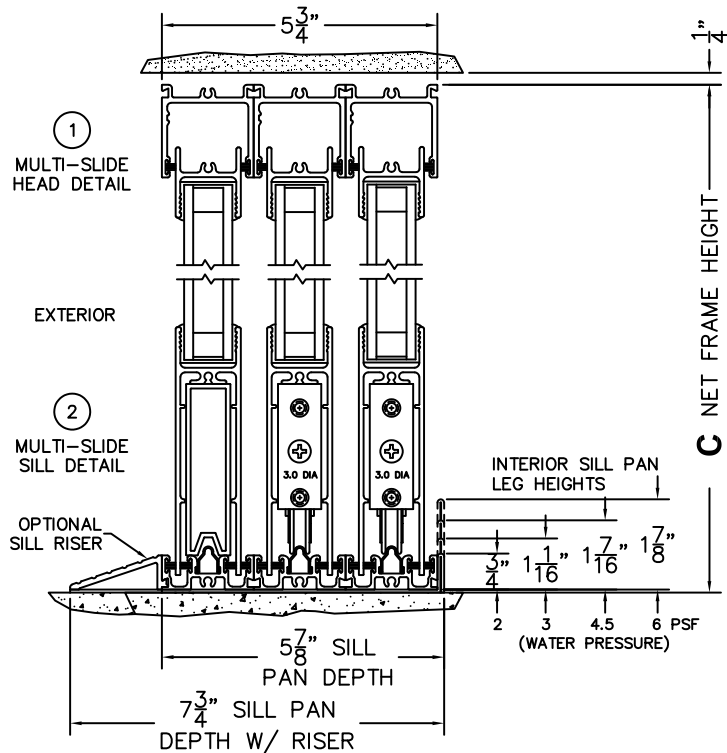

SILL PAN HEIGHT(INTERIOR LEG)
(3/4", 1-1/16", 1-7/16" OR 1-7/8")

NOTES:

(USE RULER TO SCALE DIMENSIONS IN INCHES)

SCALE: 1/4

OXXIXO DOOR SHOWN

NORWOOD 3070EX M/S
900XXIX0 CUSTOM CONFIGURATION
NO SCREENS

ORDER NO.:

ITEM NO.:

(USE RULER TO SCALE DIMENSIONS IN INCHES)

SCALE: 1/4