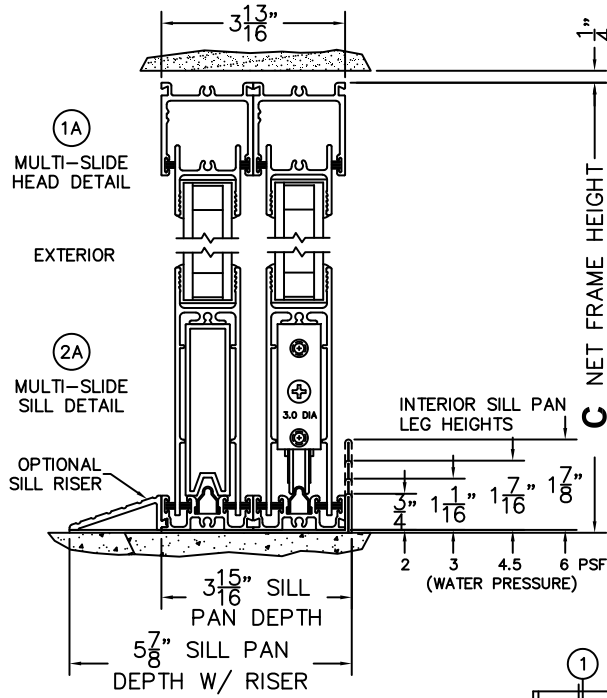

SILL PAN HEIGHT(INTERIOR LEG)
(3/4", 1-1/16", 1-7/16" OR 1-7/8")

NOTES:

(USE RULER TO SCALE DIMENSIONS IN INCHES)

SCALE: 1/4

OXXIXO DOOR SHOWN

NORWOOD 3070EX M/S
900XXIX0 CUSTOM CONFIGURATION
NO SCREENS

ORDER NO.:

ITEM NO.:

(USE RULER TO SCALE DIMENSIONS IN INCHES)

SCALE: 1/4