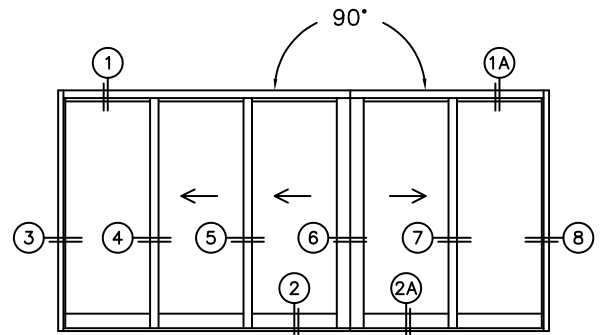

SILL PAN HEIGHT(INTERIOR LEG)
(3/4", 1-1/16", 1-7/16" OR 1-7/8")

NOTES:

(USE RULER TO SCALE DIMENSIONS IN INCHES)

SCALE: 1/4

OXXIXO DOOR SHOWN

NORWOOD 3070EX M/S
900XXIX0 CUSTOM CONFIGURATION
NO SCREENS

ORDER NO.:

ITEM NO.:

(USE RULER TO SCALE DIMENSIONS IN INCHES)

SCALE: 1/4