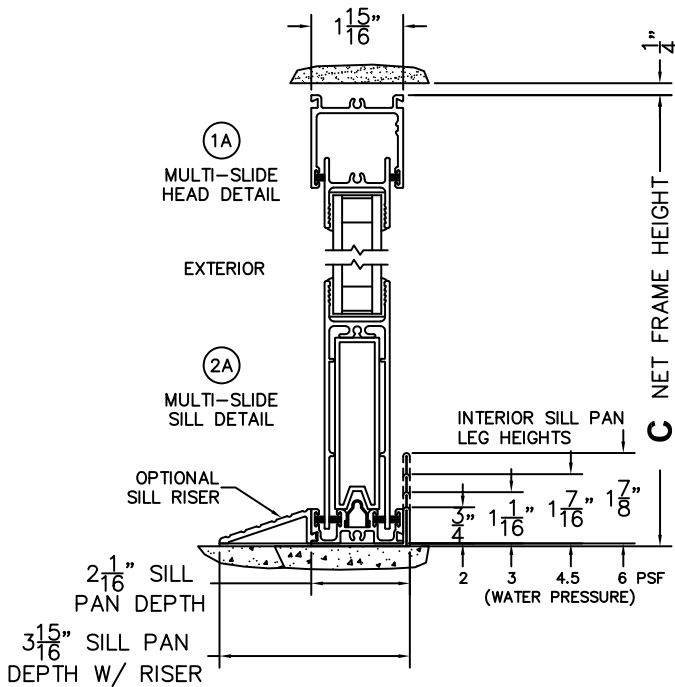

FLEETWOOD
WINDOWS & DOORS
FleetwoodUSA.com

NORWOOD 3070EX M/S
90° OXXIO STANDARD CONFIG.
WITH SCREENS

ORDER NO.:

ITEM NO.:

REQUIRED DEALER INFO.

A(NET FRAME WIDTH)

B(NET FRAME WIDTH)

C(NET FRAME HEIGHT)

SILL PAN HEIGHT (INTERIOR LEG)
(3/4", 1-1/16", 1-7/16" OR 1-7/8")

NOTES:

(USE RULER TO SCALE DIMENSIONS IN INCHES)

SCALE: 1/4

(USE RULER TO SCALE DIMENSIONS IN INCHES)

SCALE: 1/4