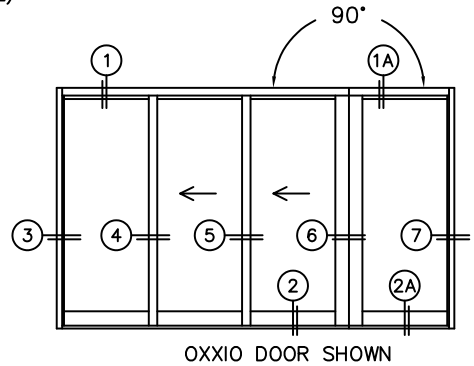

FLEETWOOD
WINDOWS & DOORS
FleetwoodUSA.com

NORWOOD 3070EX M/S
90° OXXIO STANDARD CONFIG.
WITH SCREENS

ORDER NO.:

ITEM NO.:

REQUIRED DEALER INFO.

A(NET FRAME WIDTH)

B(NET FRAME WIDTH)

C(NET FRAME HEIGHT)

SILL PAN HEIGHT (INTERIOR LEG)
(3/4", 1-1/16", 1-7/16" OR 1-7/8")

NOTES:

(USE RULER TO SCALE DIMENSIONS IN INCHES)

SCALE: 1/4

(USE RULER TO SCALE DIMENSIONS IN INCHES)

SCALE: 1/4