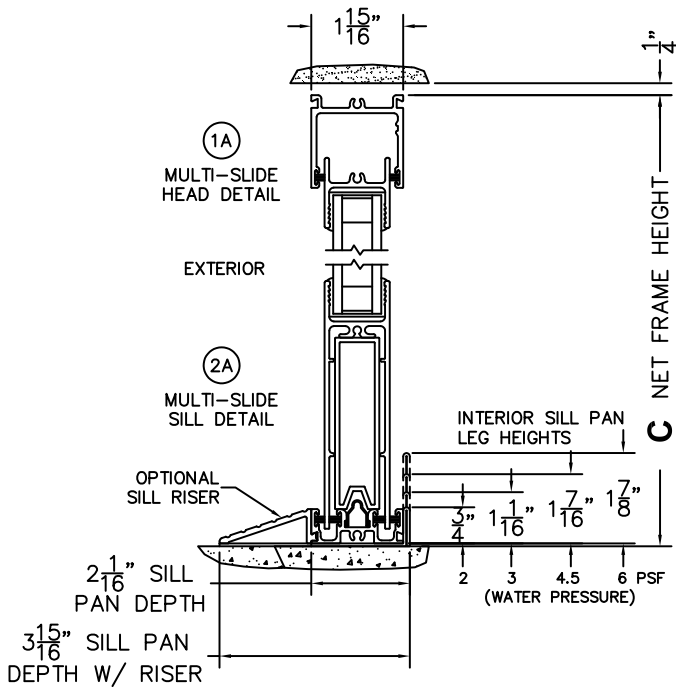

FLEETWOOD
WINDOWS & DOORS
FleetwoodUSA.com

NORWOOD 3070EX M/S
90° OXXIO STANDARD CONFIG.
WITH SCREENS

ORDER NO.:

ITEM NO.:

REQUIRED DEALER INFO.

A(NET FRAME WIDTH)

B(NET FRAME WIDTH)

C(NET FRAME HEIGHT)

SILL PAN HEIGHT (INTERIOR LEG)
(3/4", 1-1/16", 1-7/16" OR 1-7/8")

NOTES:

(USE RULER TO SCALE DIMENSIONS IN INCHES)

SCALE: 1/4

(USE RULER TO SCALE DIMENSIONS IN INCHES)

SCALE: 1/4