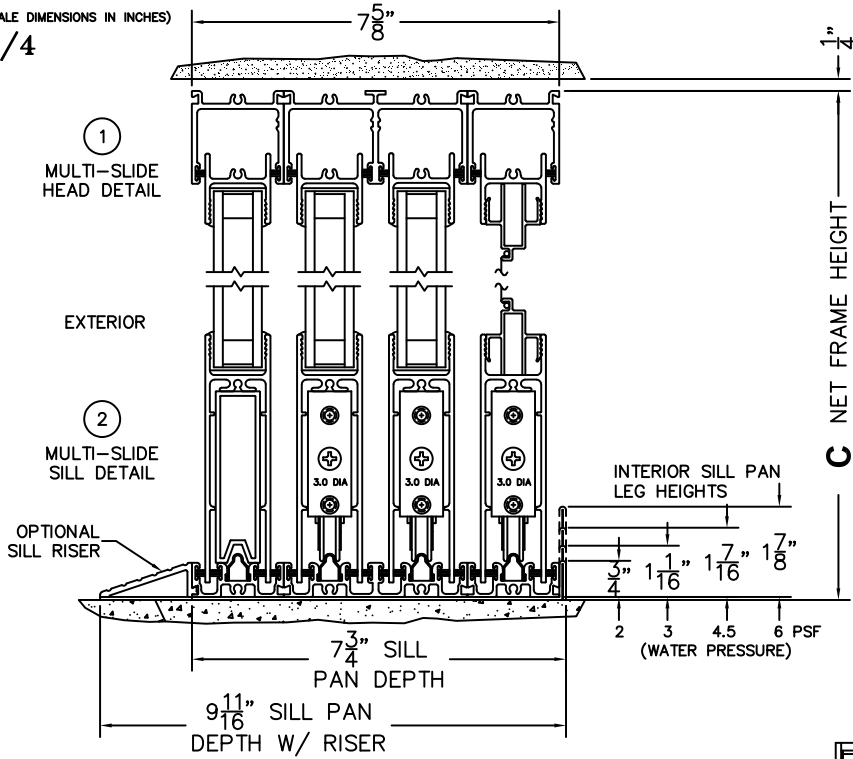

FLEETWOOD
WINDOWS & DOORS
FleetwoodUSA.com

NORWOOD 3070EX M/S
90° OXXIO STANDARD CONFIG.
WITH SCREENS

ORDER NO.:

ITEM NO.:

REQUIRED DEALER INFO.

A(NET FRAME WIDTH)

B(NET FRAME WIDTH)

C(NET FRAME HEIGHT)

SILL PAN HEIGHT (INTERIOR LEG)
(3/4", 1-1/16", 1-7/16" OR 1-7/8")

NOTES:

(USE RULER TO SCALE DIMENSIONS IN INCHES)

SCALE: 1/4

(USE RULER TO SCALE DIMENSIONS IN INCHES)

SCALE: 1/4