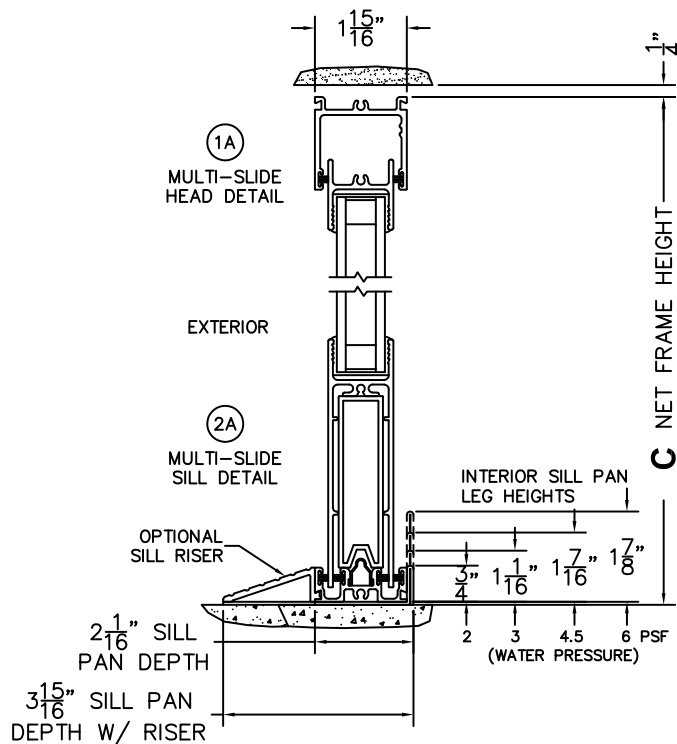

FLEETWOOD
WINDOWS & DOORS
FleetwoodUSA.com

NORWOOD 3070EX M/S
90° OXXIO STANDARD CONFIG.
NO SCREENS

ORDER NO.:

ITEM NO.:

REQUIRED DEALER INFO.

A(NET FRAME WIDTH)

B(NET FRAME WIDTH)

C(NET FRAME HEIGHT)

SILL PAN HEIGHT (INTERIOR LEG)
(3/4", 1-1/16", 1-7/16" OR 1-7/8")

NOTES:

(USE RULER TO SCALE DIMENSIONS IN INCHES)

SCALE: 1/4

(USE RULER TO SCALE DIMENSIONS IN INCHES)

SCALE: 1/4