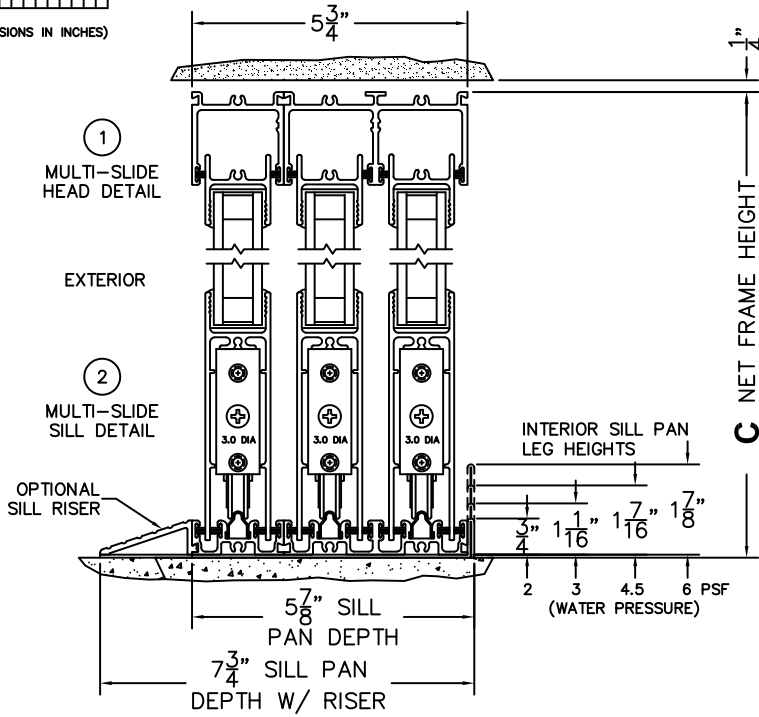

FLEETWOOD
WINDOWS & DOORS
FleetwoodUSA.com

NORWOOD 3070EX M/S
90° OXXIO STANDARD CONFIG.
NO SCREENS

ORDER NO.:

ITEM NO.:

REQUIRED DEALER INFO.

A(NET FRAME WIDTH)

B(NET FRAME WIDTH)

C(NET FRAME HEIGHT)

SILL PAN HEIGHT (INTERIOR LEG)
(3/4", 1-1/16", 1-7/16" OR 1-7/8")

NOTES:

(USE RULER TO SCALE DIMENSIONS IN INCHES)

SCALE: 1/4

(USE RULER TO SCALE DIMENSIONS IN INCHES)

SCALE: 1/4