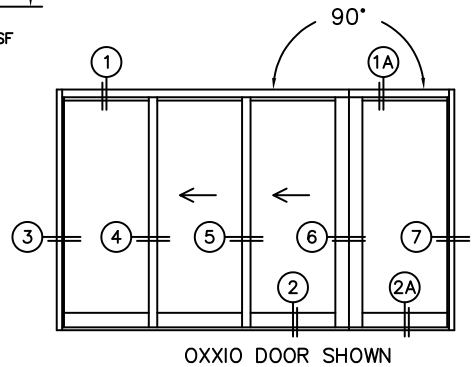

FLEETWOOD
WINDOWS & DOORS
FleetwoodUSA.com

NORWOOD 3070EX M/S
90° OXXIO STANDARD CONFIG.
NO SCREENS

ORDER NO.:

ITEM NO.:

REQUIRED DEALER INFO.

A(NET FRAME WIDTH)

B(NET FRAME WIDTH)

C(NET FRAME HEIGHT)

SILL PAN HEIGHT (INTERIOR LEG)
(3/4", 1-1/16", 1-7/16" OR 1-7/8")

NOTES:

(USE RULER TO SCALE DIMENSIONS IN INCHES)

SCALE: 1/4

(USE RULER TO SCALE DIMENSIONS IN INCHES)

SCALE: 1/4