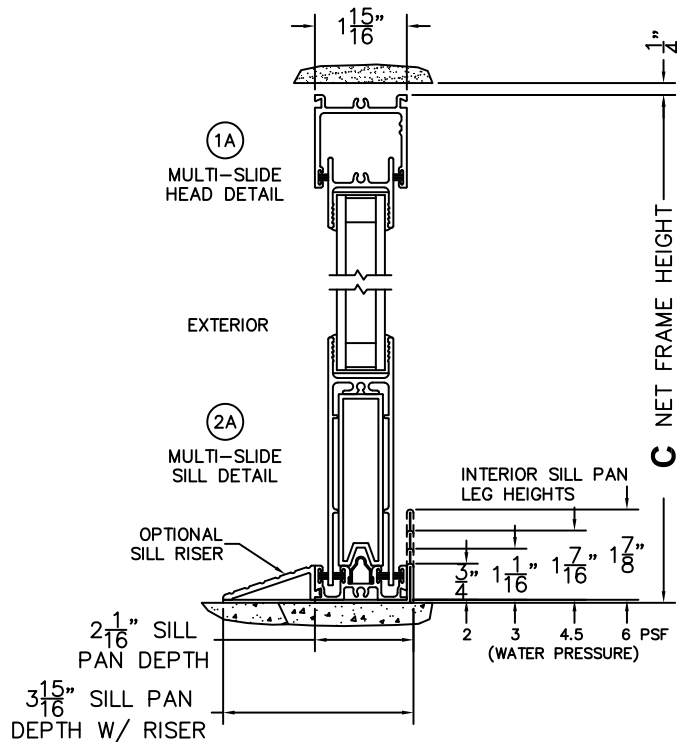

FLEETWOOD
WINDOWS & DOORS
FleetwoodUSA.com

NORWOOD 3070EX M/S
90° OXXIO STANDARD CONFIG.
NO SCREENS

ORDER NO.:

ITEM NO.:

REQUIRED DEALER INFO.

A(NET FRAME WIDTH)

B(NET FRAME WIDTH)

C(NET FRAME HEIGHT)

SILL PAN HEIGHT (INTERIOR LEG)
(3/4", 1-1/16", 1-7/16" OR 1-7/8")

NOTES:

(USE RULER TO SCALE DIMENSIONS IN INCHES)

SCALE: 1/4

(USE RULER TO SCALE DIMENSIONS IN INCHES)

SCALE: 1/4