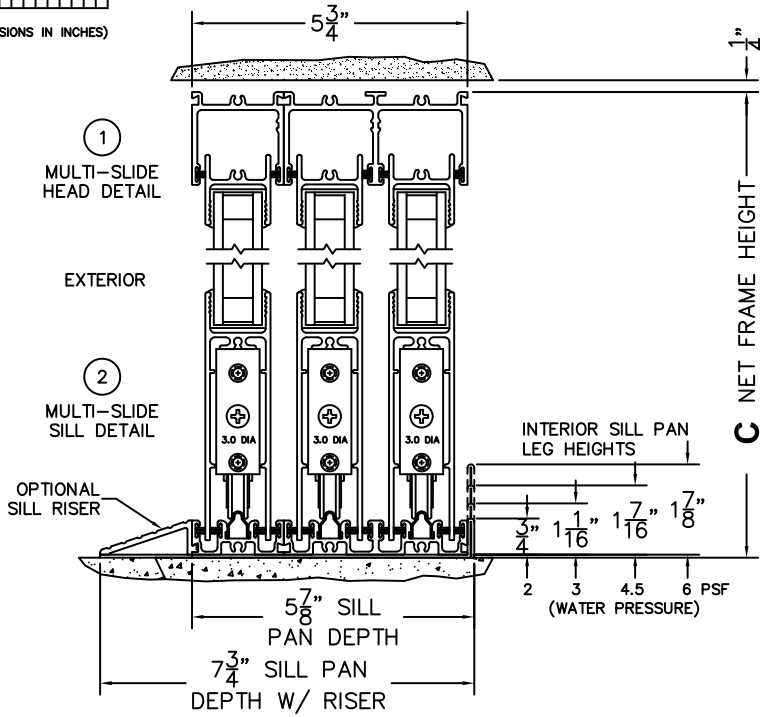

FLEETWOOD
WINDOWS & DOORS
FleetwoodUSA.com

NORWOOD 3070EX M/S
90° OXXIO STANDARD CONFIG.
NO SCREENS

ORDER NO.:

ITEM NO.:

REQUIRED DEALER INFO.

A(NET FRAME WIDTH)

B(NET FRAME WIDTH)

C(NET FRAME HEIGHT)

SILL PAN HEIGHT (INTERIOR LEG)
(3/4", 1-1/16", 1-7/16" OR 1-7/8")

NOTES:

(USE RULER TO SCALE DIMENSIONS IN INCHES)

SCALE: 1/4

(USE RULER TO SCALE DIMENSIONS IN INCHES)

SCALE: 1/4