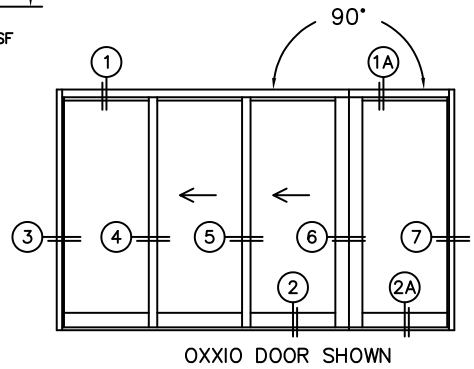

FLEETWOOD
WINDOWS & DOORS
FleetwoodUSA.com

NORWOOD 3070EX M/S
90° OXXIO STANDARD CONFIG.
NO SCREENS

ORDER NO.:

ITEM NO.:

REQUIRED DEALER INFO.

A(NET FRAME WIDTH)

B(NET FRAME WIDTH)

C(NET FRAME HEIGHT)

SILL PAN HEIGHT (INTERIOR LEG)
(3/4", 1-1/16", 1-7/16" OR 1-7/8")

NOTES:

(USE RULER TO SCALE DIMENSIONS IN INCHES)

SCALE: 1/4

(USE RULER TO SCALE DIMENSIONS IN INCHES)

SCALE: 1/4