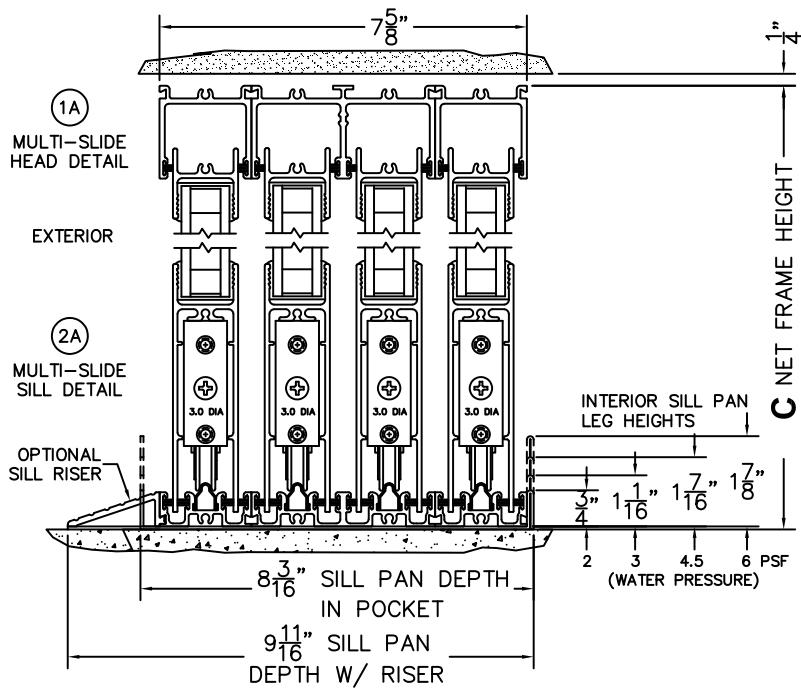

CALCULATED VALUES (FLEETWOOD SUPPLIED)

D (POCKET WIDTH)	
E (NET FRAME WIDTH)	

NOTES:

(USE RULER TO SCALE DIMENSIONS IN INCHES)

SCALE: 1/4

OXIXXXP DOOR SHOWN

FLEETWOOD
WINDOWS & DOORS
FleetwoodUSA.com

NORWOOD 3070EX M/S
90°OXIXXXP STANDARD CONFIGURATION
NO SCREENS

ORDER NO.:

ITEM NO.:

(USE RULER TO SCALE DIMENSIONS IN INCHES)

SCALE: 1/4

*CAUTION: WHEN CONSTRUCTING POCKET NOTE THAT DAYLIGHT WIDTH DOES NOT INCLUDE 1" SET BACK FOR POST INTERLOCKER.

FLEETWOOD
WINDOWS & DOORS
FleetwoodUSA.com

NORWOOD 3070EX M/S
90°OXIXXXP STANDARD CONFIGURATION
NO SCREENS

ORDER NO.:

ITEM NO.:

(USE RULER TO SCALE DIMENSIONS IN INCHES)

SCALE: 1/4