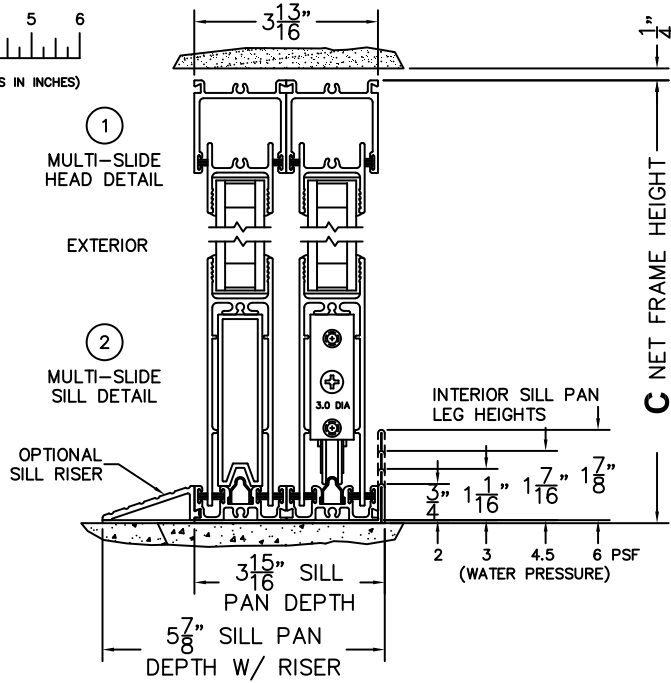

CALCULATED VALUES (FLEETWOOD SUPPLIED)

D (POCKET WIDTH)	
E (NET FRAME WIDTH)	

NOTES:

(USE RULER TO SCALE DIMENSIONS IN INCHES)

SCALE: 1/4

OXIXXXP DOOR SHOWN

FLEETWOOD
WINDOWS & DOORS
FleetwoodUSA.com

NORWOOD 3070EX M/S
90°OXIXXXP STANDARD CONFIGURATION
NO SCREENS

ORDER NO.:

ITEM NO.:

(USE RULER TO SCALE DIMENSIONS IN INCHES)

SCALE: 1/4

*CAUTION: WHEN CONSTRUCTING POCKET NOTE THAT DAYLIGHT WIDTH DOES NOT INCLUDE 1" SET BACK FOR POST INTERLOCKER.

FLEETWOOD
WINDOWS & DOORS
FleetwoodUSA.com

NORWOOD 3070EX M/S
90°OXIXXXP STANDARD CONFIGURATION
NO SCREENS

ORDER NO.:

ITEM NO.:

(USE RULER TO SCALE DIMENSIONS IN INCHES)

SCALE: 1/4