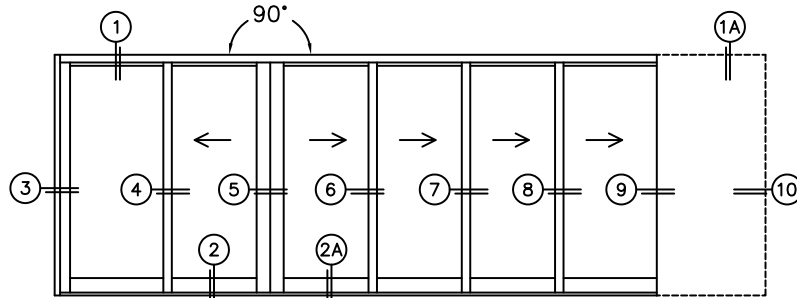

CALCULATED VALUES (FLEETWOOD SUPPLIED)

D (POCKET WIDTH)	
E (NET FRAME WIDTH)	

NOTES:

(USE RULER TO SCALE DIMENSIONS IN INCHES)

SCALE: 1/4

OXIXXXP DOOR SHOWN

FLEETWOOD
WINDOWS & DOORS
FleetwoodUSA.com

NORWOOD 3070EX M/S
90°OXIXXXP STANDARD CONFIGURATION
NO SCREENS

ORDER NO.:

ITEM NO.:

(USE RULER TO SCALE DIMENSIONS IN INCHES)

SCALE: 1/4

*CAUTION: WHEN CONSTRUCTING POCKET NOTE THAT DAYLIGHT WIDTH DOES NOT INCLUDE 1" SET BACK FOR POST INTERLOCKER.

FLEETWOOD
WINDOWS & DOORS
FleetwoodUSA.com

NORWOOD 3070EX M/S
90°OXIXXXP STANDARD CONFIGURATION
NO SCREENS

ORDER NO.:

ITEM NO.:

(USE RULER TO SCALE DIMENSIONS IN INCHES)

SCALE: 1/4