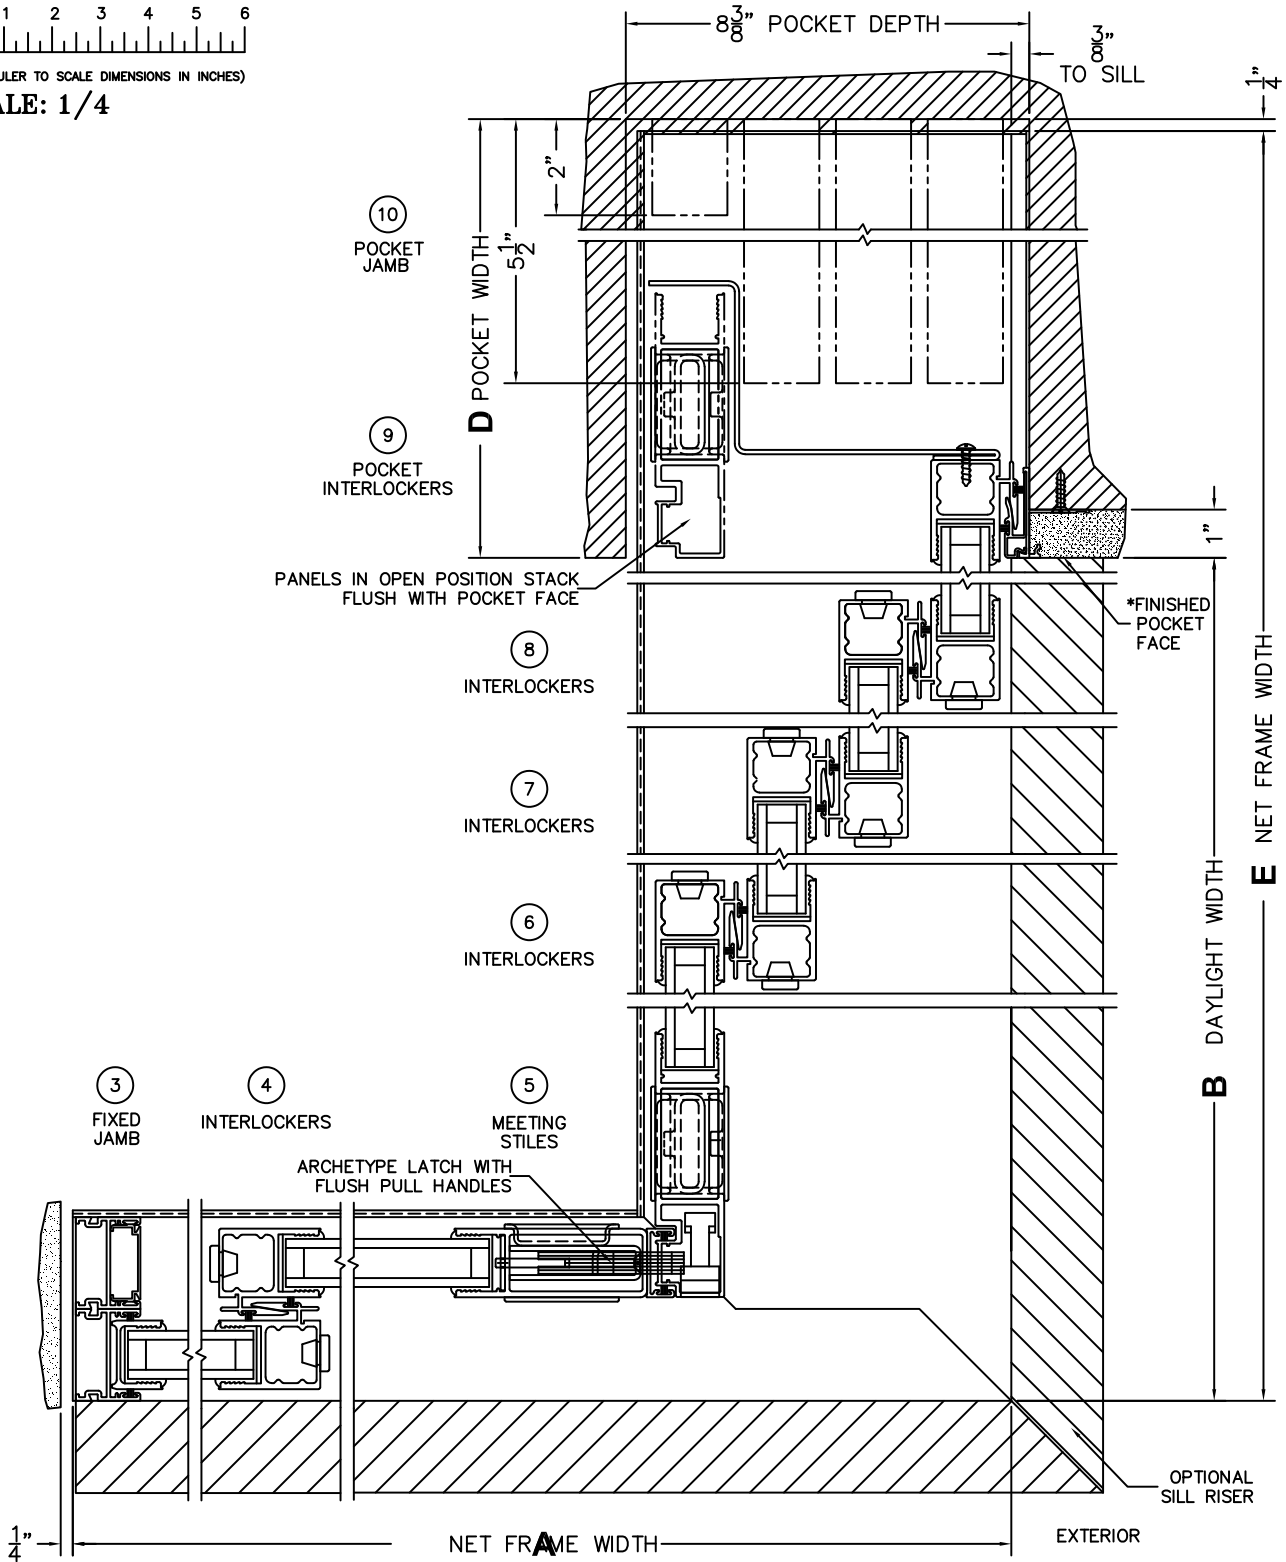

FLEETWOOD
WINDOWS & DOORS
FleetwoodUSA.com

NORWOOD 3070EX M/S
90°OXIXXXP STANDARD CONFIGURATION
NO SCREENS

ORDER NO.:

ITEM NO.:

REQUIRED DEALER INFO.

A (NET FRAME WIDTH)	
B (DAYLIGHT WIDTH)	
C (NET FRAME HEIGHT)	
SILL PAN HEIGHT(INTERIOR LEG)	(3/4", 1-1/16", 1-7/16" OR 1-7/8")

CALCULATED VALUES (FLEETWOOD SUPPLIED)

D (POCKET WIDTH)	
E (NET FRAME WIDTH)	

NOTES:

(USE RULER TO SCALE DIMENSIONS IN INCHES)

SCALE: 1/4

OXIXXXP DOOR SHOWN

FLEETWOOD
WINDOWS & DOORS
FleetwoodUSA.com

NORWOOD 3070EX M/S
90°OXIXXXP STANDARD CONFIGURATION
NO SCREENS

ORDER NO.:

ITEM NO.:

(USE RULER TO SCALE DIMENSIONS IN INCHES)

SCALE: 1/4

*CAUTION: WHEN CONSTRUCTING POCKET NOTE THAT DAYLIGHT WIDTH DOES NOT INCLUDE 1" SET BACK FOR POST INTERLOCKER.

FLEETWOOD
WINDOWS & DOORS
FleetwoodUSA.com

NORWOOD 3070EX M/S
90°OXIXXXP STANDARD CONFIGURATION
NO SCREENS

ORDER NO.:

ITEM NO.:

(USE RULER TO SCALE DIMENSIONS IN INCHES)

SCALE: 1/4