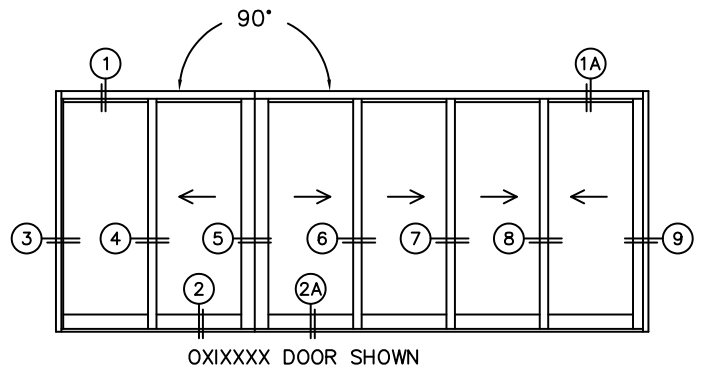

FLEETWOOD
WINDOWS & DOORS
FleetwoodUSA.com

NORWOOD 3070EX M/S
90°IOXIXXX STANDARD CONFIGURATION
NO SCREENS

ORDER NO.:

ITEM NO.:

REQUIRED DEALER INFO.

A(NET FRAME WIDTH)

B(NET FRAME WIDTH)

C(NET FRAME HEIGHT)

SILL PAN HEIGHT (INTERIOR LEG)
(3/4", 1-1/16", 1-7/16" OR 1-7/8")

NOTES:

(USE RULER TO SCALE DIMENSIONS IN INCHES)

SCALE: 1/4

FLEETWOOD
WINDOWS & DOORS
FleetwoodUSA.com

NORWOOD 3070EX M/S
90°OXIXXXX STANDARD CONFIG.
NO SCREENS

ORDER NO.:

ITEM NO.:

(USE RULER TO SCALE DIMENSIONS IN INCHES)

SCALE: 1/4