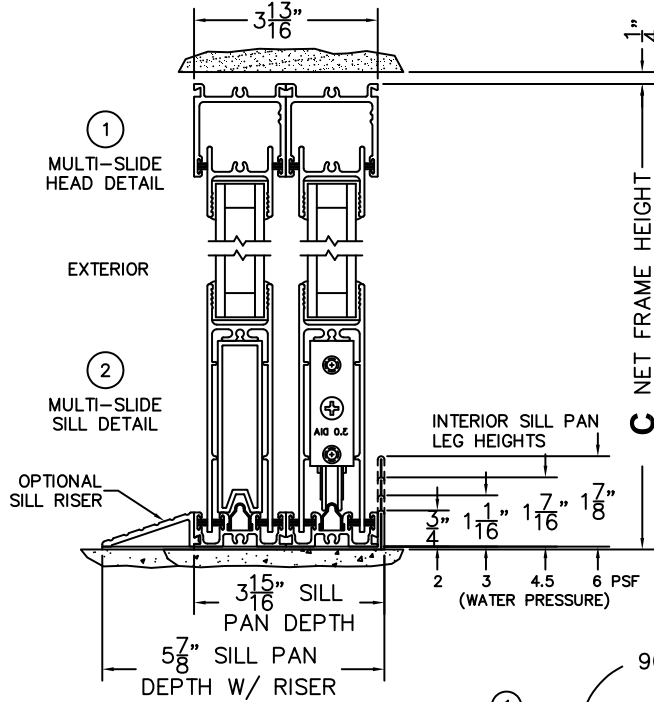

SILL PAN HEIGHT (INTERIOR LEG)
(3/4", 1-1/16", 1-7/16" OR 1-7/8")

NOTES:

(USE RULER TO SCALE DIMENSIONS IN INCHES)

SCALE: 1/4

FLEETWOOD
WINDOWS & DOORS
FleetwoodUSA.com

NORWOOD 3070EX M/S
90°OXIXXXX STANDARD CONFIG.
NO SCREENS

ORDER NO.:

ITEM NO.:

(USE RULER TO SCALE DIMENSIONS IN INCHES)

SCALE: 1/4