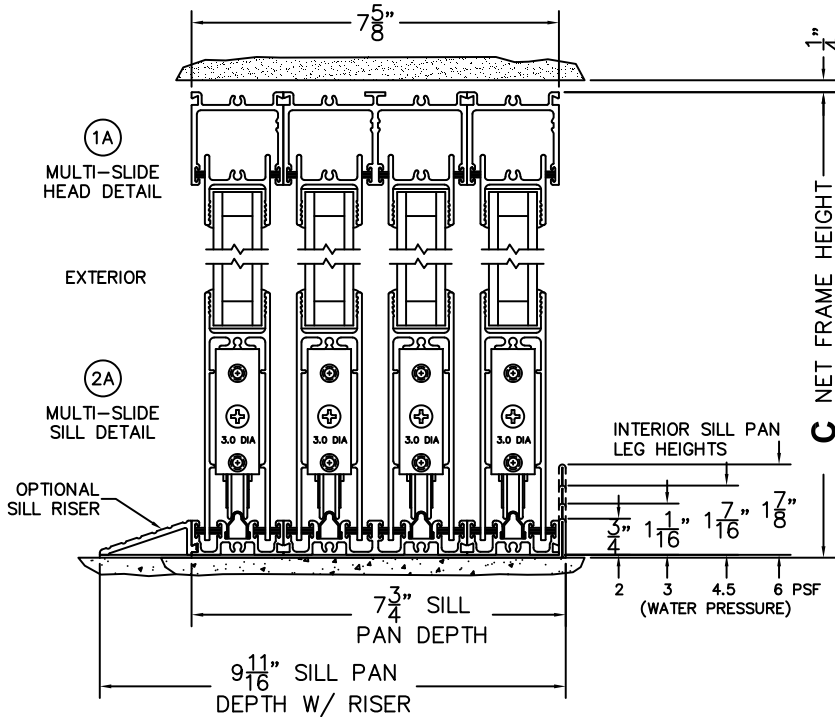

SILL PAN HEIGHT (INTERIOR LEG)
(3/4", 1-1/16", 1-7/16" OR 1-7/8")

NOTES:

(USE RULER TO SCALE DIMENSIONS IN INCHES)

SCALE: 1/4

FLEETWOOD
WINDOWS & DOORS
FleetwoodUSA.com

NORWOOD 3070EX M/S
90°OXIXXXX STANDARD CONFIG.
NO SCREENS

ORDER NO.:

ITEM NO.:

(USE RULER TO SCALE DIMENSIONS IN INCHES)

SCALE: 1/4