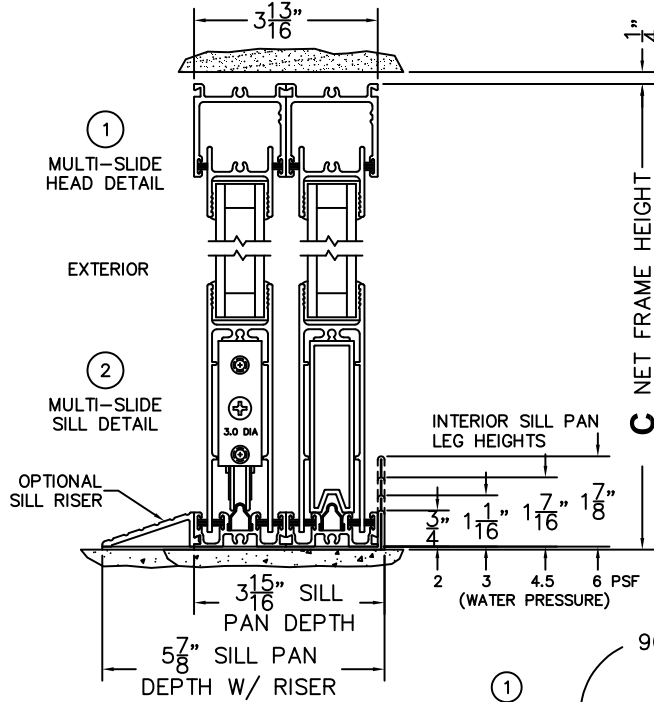

FLEETWOOD
WINDOWS & DOORS
FleetwoodUSA.com

NORWOOD 3070EX M/S
90°OXIXXX STANDARD CONFIG.
NO SCREENS

ORDER NO.:

ITEM NO.:

REQUIRED DEALER INFO.

A(NET FRAME WIDTH)

B(NET FRAME WIDTH)

C(NET FRAME HEIGHT)

SILL PAN HEIGHT(INTERIOR LEG)
(3/4", 1-1/16", 1-7/16" OR 1-7/8")

NOTES:

(USE RULER TO SCALE DIMENSIONS IN INCHES)

SCALE: 1/4

(USE RULER TO SCALE DIMENSIONS IN INCHES)

SCALE: 1/4