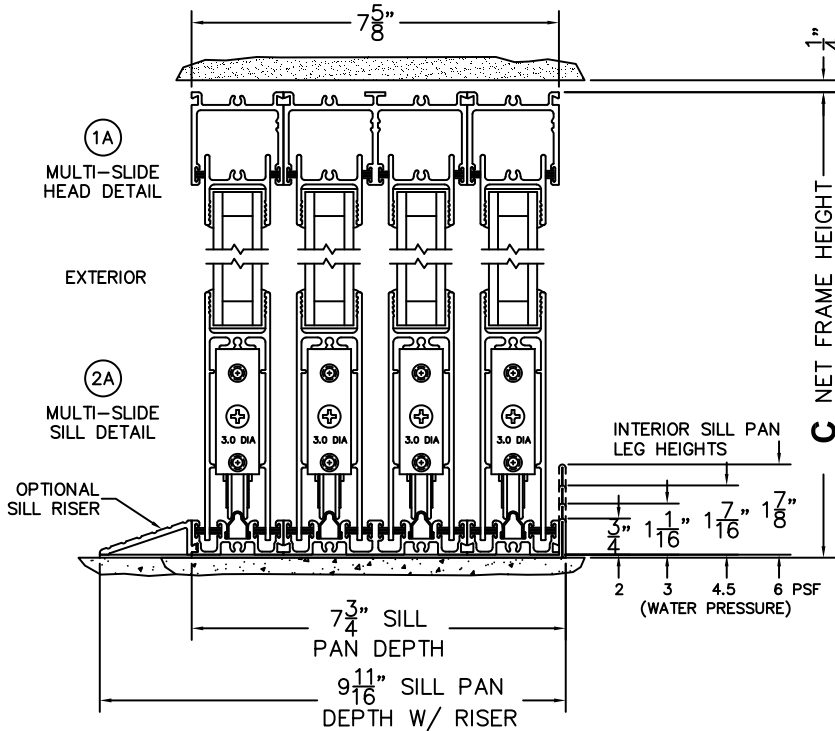

SILL PAN HEIGHT(INTERIOR LEG)
(3/4", 1-1/16", 1-7/16" OR 1-7/8")

NOTES:

(USE RULER TO SCALE DIMENSIONS IN INCHES)

SCALE: 1/4

(USE RULER TO SCALE DIMENSIONS IN INCHES)

SCALE: 1/4