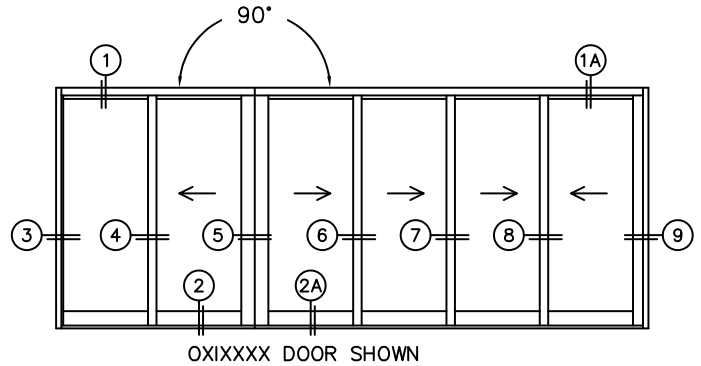

FLEETWOOD
WINDOWS & DOORS
FleetwoodUSA.com

NORWOOD 3070EX M/S
90°OXIXXX STANDARD CONFIG.
NO SCREENS

ORDER NO.:

ITEM NO.:

REQUIRED DEALER INFO.

A(NET FRAME WIDTH)

B(NET FRAME WIDTH)

C(NET FRAME HEIGHT)

SILL PAN HEIGHT(INTERIOR LEG)
(3/4", 1-1/16", 1-7/16" OR 1-7/8")

NOTES:

(USE RULER TO SCALE DIMENSIONS IN INCHES)

SCALE: 1/4

(USE RULER TO SCALE DIMENSIONS IN INCHES)

SCALE: 1/4