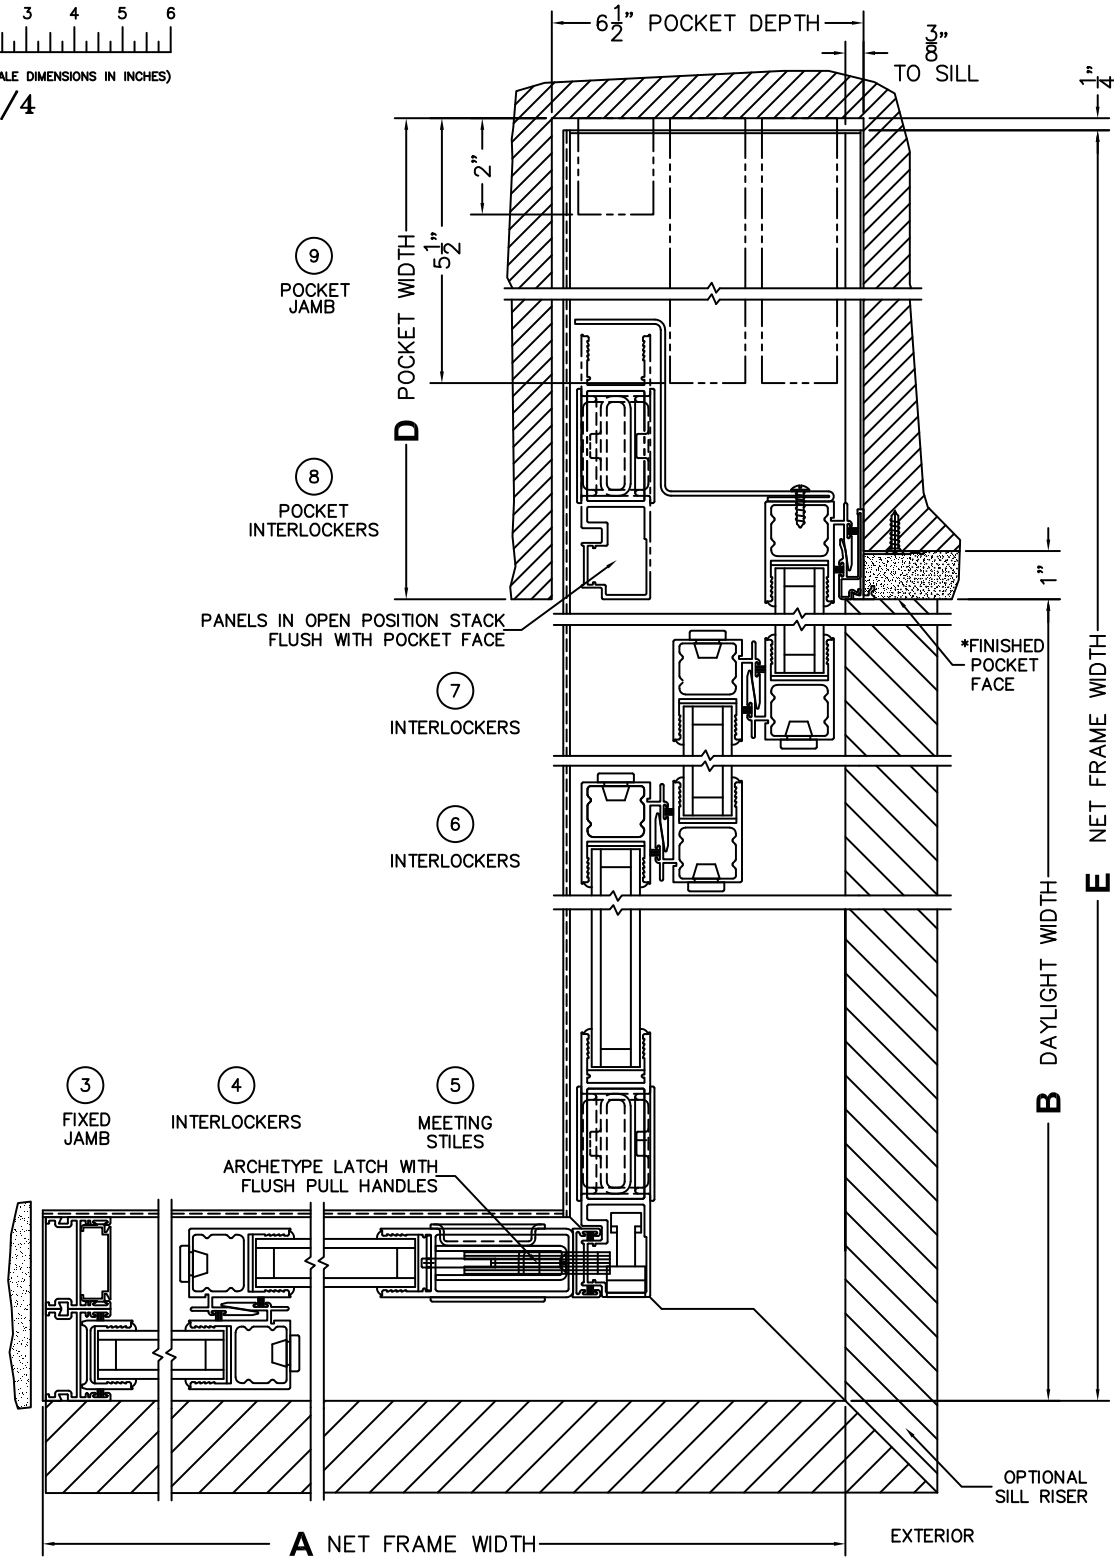

FLEETWOOD
WINDOWS & DOORS
FleetwoodUSA.com

NORWOOD 3070EX M/S
90°OXIXXP STANDARD CONFIGURATION
NO SCREENS

ORDER NO.:

ITEM NO.:

REQUIRED DEALER INFO.

A (NET FRAME WIDTH)	
B (DAYLIGHT WIDTH)	
C (NET FRAME HEIGHT)	
SILL PAN HEIGHT(INTERIOR LEG)	
(3/4", 1-1/16", 1-7/16" OR 1-7/8")	

CALCULATED VALUES (FLEETWOOD SUPPLIED)

D (POCKET WIDTH)	
E (NET FRAME WIDTH)	

NOTES:

(USE RULER TO SCALE DIMENSIONS IN INCHES)

SCALE: 1/4

FLEETWOOD
WINDOWS & DOORS
FleetwoodUSA.com

NORWOOD 3070EX M/S
90°OXIXXP STANDARD CONFIGURATION
NO SCREENS

ORDER NO.:

ITEM NO.:

(USE RULER TO SCALE DIMENSIONS IN INCHES)

SCALE: 1/4

*CAUTION: WHEN CONSTRUCTING POCKET NOTE THAT DAYLIGHT WIDTH DOES NOT INCLUDE 1" SET BACK FOR POST INTERLOCKER.

FLEETWOOD
WINDOWS & DOORS
FleetwoodUSA.com

NORWOOD 3070EX M/S
90°OXIXXP STANDARD CONFIGURATION
NO SCREENS

ORDER NO.:

ITEM NO.:

(USE RULER TO SCALE DIMENSIONS IN INCHES)

SCALE: 1/4