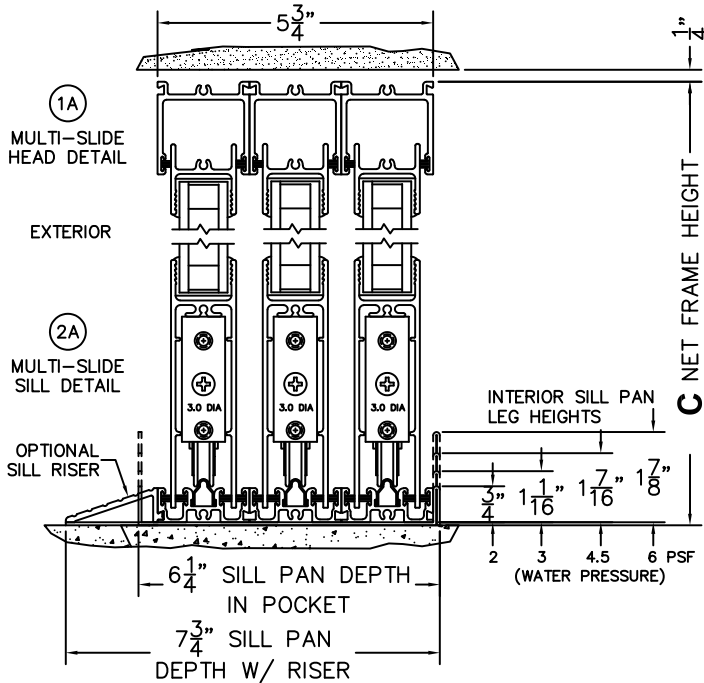

CALCULATED VALUES (FLEETWOOD SUPPLIED)

D (POCKET WIDTH)	
E (NET FRAME WIDTH)	

NOTES:

(USE RULER TO SCALE DIMENSIONS IN INCHES)

SCALE: 1/4

FLEETWOOD
WINDOWS & DOORS
FleetwoodUSA.com

NORWOOD 3070EX M/S
90°OXIXXP STANDARD CONFIGURATION
NO SCREENS

ORDER NO.:

ITEM NO.:

(USE RULER TO SCALE DIMENSIONS IN INCHES)

SCALE: 1/4

*CAUTION: WHEN CONSTRUCTING POCKET NOTE THAT DAYLIGHT WIDTH DOES NOT INCLUDE 1" SET BACK FOR POST INTERLOCKER.

FLEETWOOD
WINDOWS & DOORS
FleetwoodUSA.com

NORWOOD 3070EX M/S
90°OXIXXP STANDARD CONFIGURATION
NO SCREENS

ORDER NO.:

ITEM NO.:

(USE RULER TO SCALE DIMENSIONS IN INCHES)

SCALE: 1/4