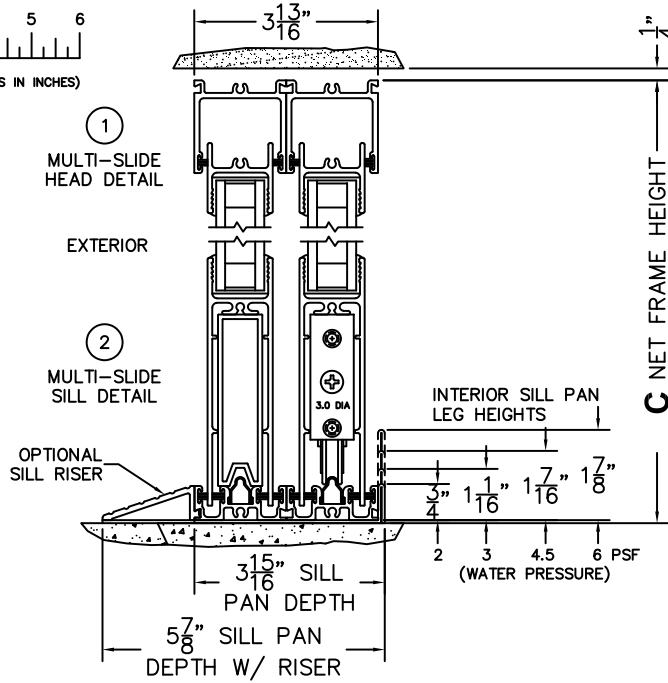

CALCULATED VALUES (FLEETWOOD SUPPLIED)

D (POCKET WIDTH)	
E (NET FRAME WIDTH)	

NOTES:

(USE RULER TO SCALE DIMENSIONS IN INCHES)

SCALE: 1/4

FLEETWOOD
WINDOWS & DOORS
FleetwoodUSA.com

NORWOOD 3070EX M/S
90°OXIXXP STANDARD CONFIGURATION
NO SCREENS

ORDER NO.:

ITEM NO.:

(USE RULER TO SCALE DIMENSIONS IN INCHES)

SCALE: 1/4

*CAUTION: WHEN CONSTRUCTING POCKET NOTE THAT DAYLIGHT WIDTH DOES NOT INCLUDE 1" SET BACK FOR POST INTERLOCKER.

FLEETWOOD
WINDOWS & DOORS
FleetwoodUSA.com

NORWOOD 3070EX M/S
90°OXIXXP STANDARD CONFIGURATION
NO SCREENS

ORDER NO.:

ITEM NO.:

(USE RULER TO SCALE DIMENSIONS IN INCHES)

SCALE: 1/4