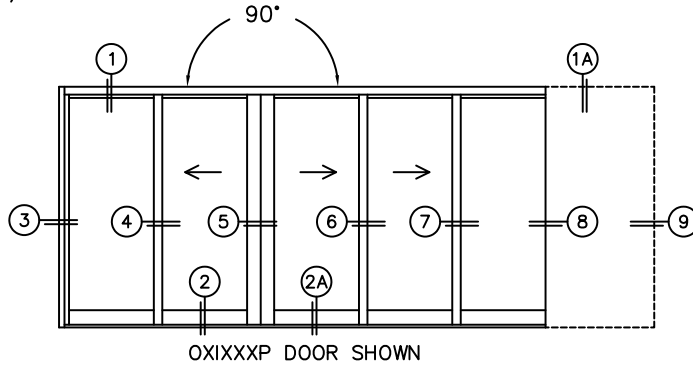

CALCULATED VALUES (FLEETWOOD SUPPLIED)

D (POCKET WIDTH)	
E (NET FRAME WIDTH)	

NOTES:

(USE RULER TO SCALE DIMENSIONS IN INCHES)

SCALE: 1/4

FLEETWOOD
WINDOWS & DOORS
FleetwoodUSA.com

NORWOOD 3070EX M/S
90°OXIXXP STANDARD CONFIGURATION
NO SCREENS

ORDER NO.:

ITEM NO.:

(USE RULER TO SCALE DIMENSIONS IN INCHES)

SCALE: 1/4

*CAUTION: WHEN CONSTRUCTING POCKET NOTE THAT DAYLIGHT WIDTH DOES NOT INCLUDE 1" SET BACK FOR POST INTERLOCKER.

FLEETWOOD
WINDOWS & DOORS
FleetwoodUSA.com

NORWOOD 3070EX M/S
90°OXIXXP STANDARD CONFIGURATION
NO SCREENS

ORDER NO.:

ITEM NO.:

(USE RULER TO SCALE DIMENSIONS IN INCHES)

SCALE: 1/4