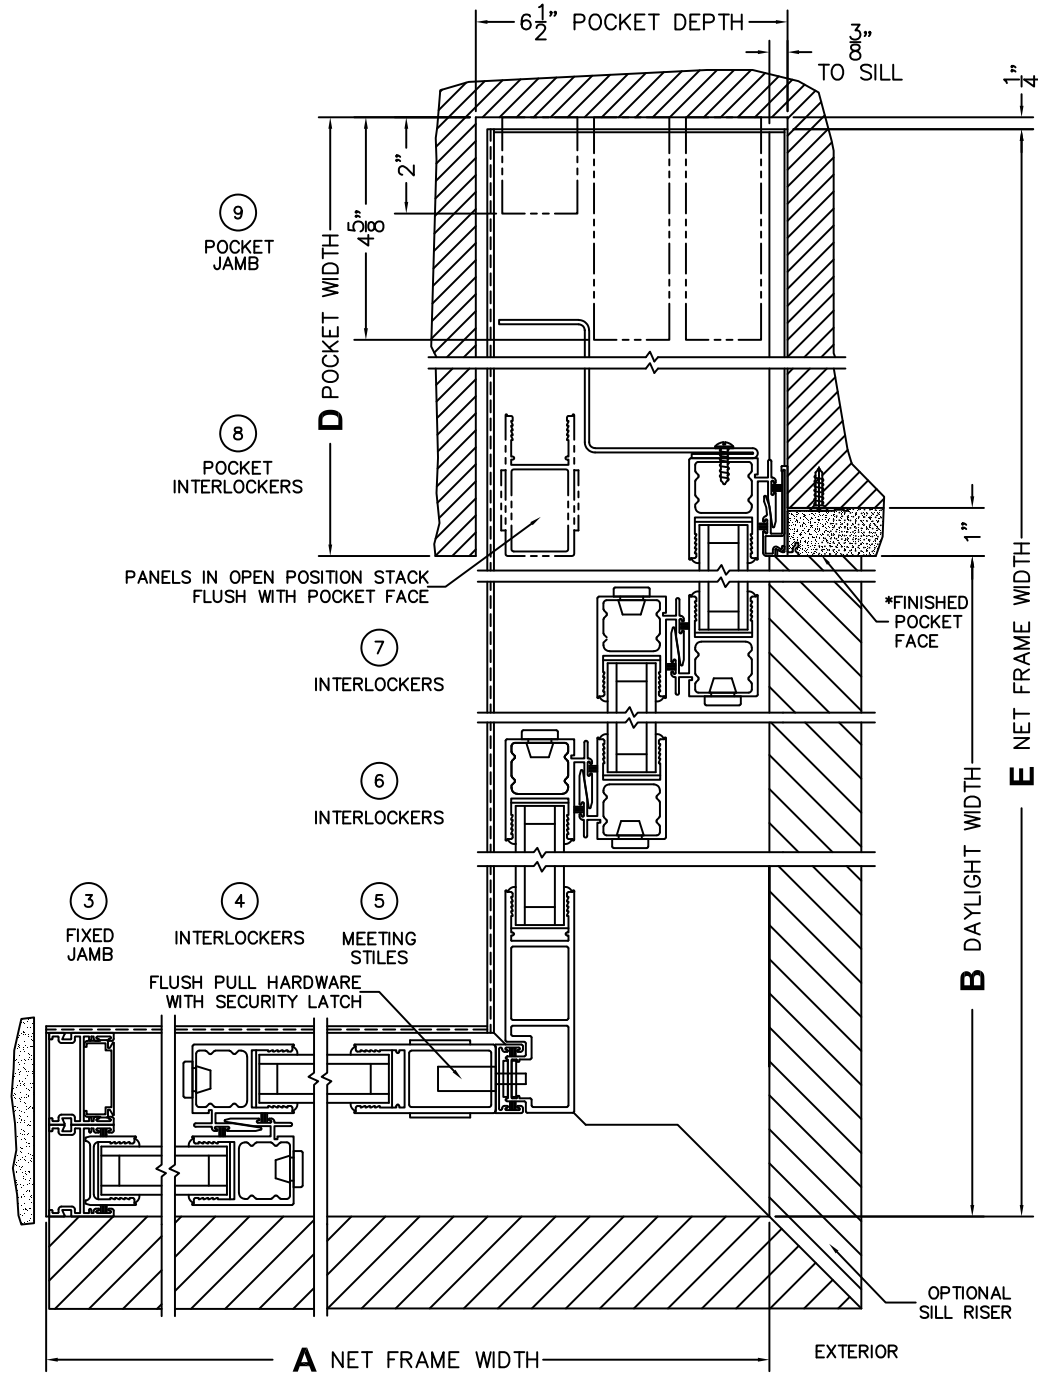

FLEETWOOD
WINDOWS & DOORS
FleetwoodUSA.com

NORWOOD 3070EX M/S
90°OXIXXP STANDARD CONFIGURATION
NO SCREENS

ORDER NO.:

ITEM NO.:

REQUIRED DEALER INFO.

A (NET FRAME WIDTH)	
B (DAYLIGHT WIDTH)	
C (NET FRAME HEIGHT)	
SILL PAN HEIGHT(INTERIOR LEG)	
(3/4", 1-1/16", 1-7/16" OR 1-7/8")	

CALCULATED VALUES (FLEETWOOD SUPPLIED)

D (POCKET WIDTH)	
E (NET FRAME WIDTH)	

NOTES:

(USE RULER TO SCALE DIMENSIONS IN INCHES)

SCALE: 1/4

FLEETWOOD
WINDOWS & DOORS
FleetwoodUSA.com

NORWOOD 3070EX M/S
90°OXIXXP STANDARD CONFIGURATION
NO SCREENS

ORDER NO.:

ITEM NO.:

(USE RULER TO SCALE DIMENSIONS IN INCHES)

SCALE: 1/4

*CAUTION: WHEN CONSTRUCTING POCKET NOTE THAT DAYLIGHT WIDTH DOES NOT INCLUDE 1" SET BACK FOR POST INTERLOCKER.

FLEETWOOD
WINDOWS & DOORS
FleetwoodUSA.com

NORWOOD 3070EX M/S
90°OXIXXP STANDARD CONFIGURATION
NO SCREENS

ORDER NO.:

ITEM NO.:

(USE RULER TO SCALE DIMENSIONS IN INCHES)

SCALE: 1/4