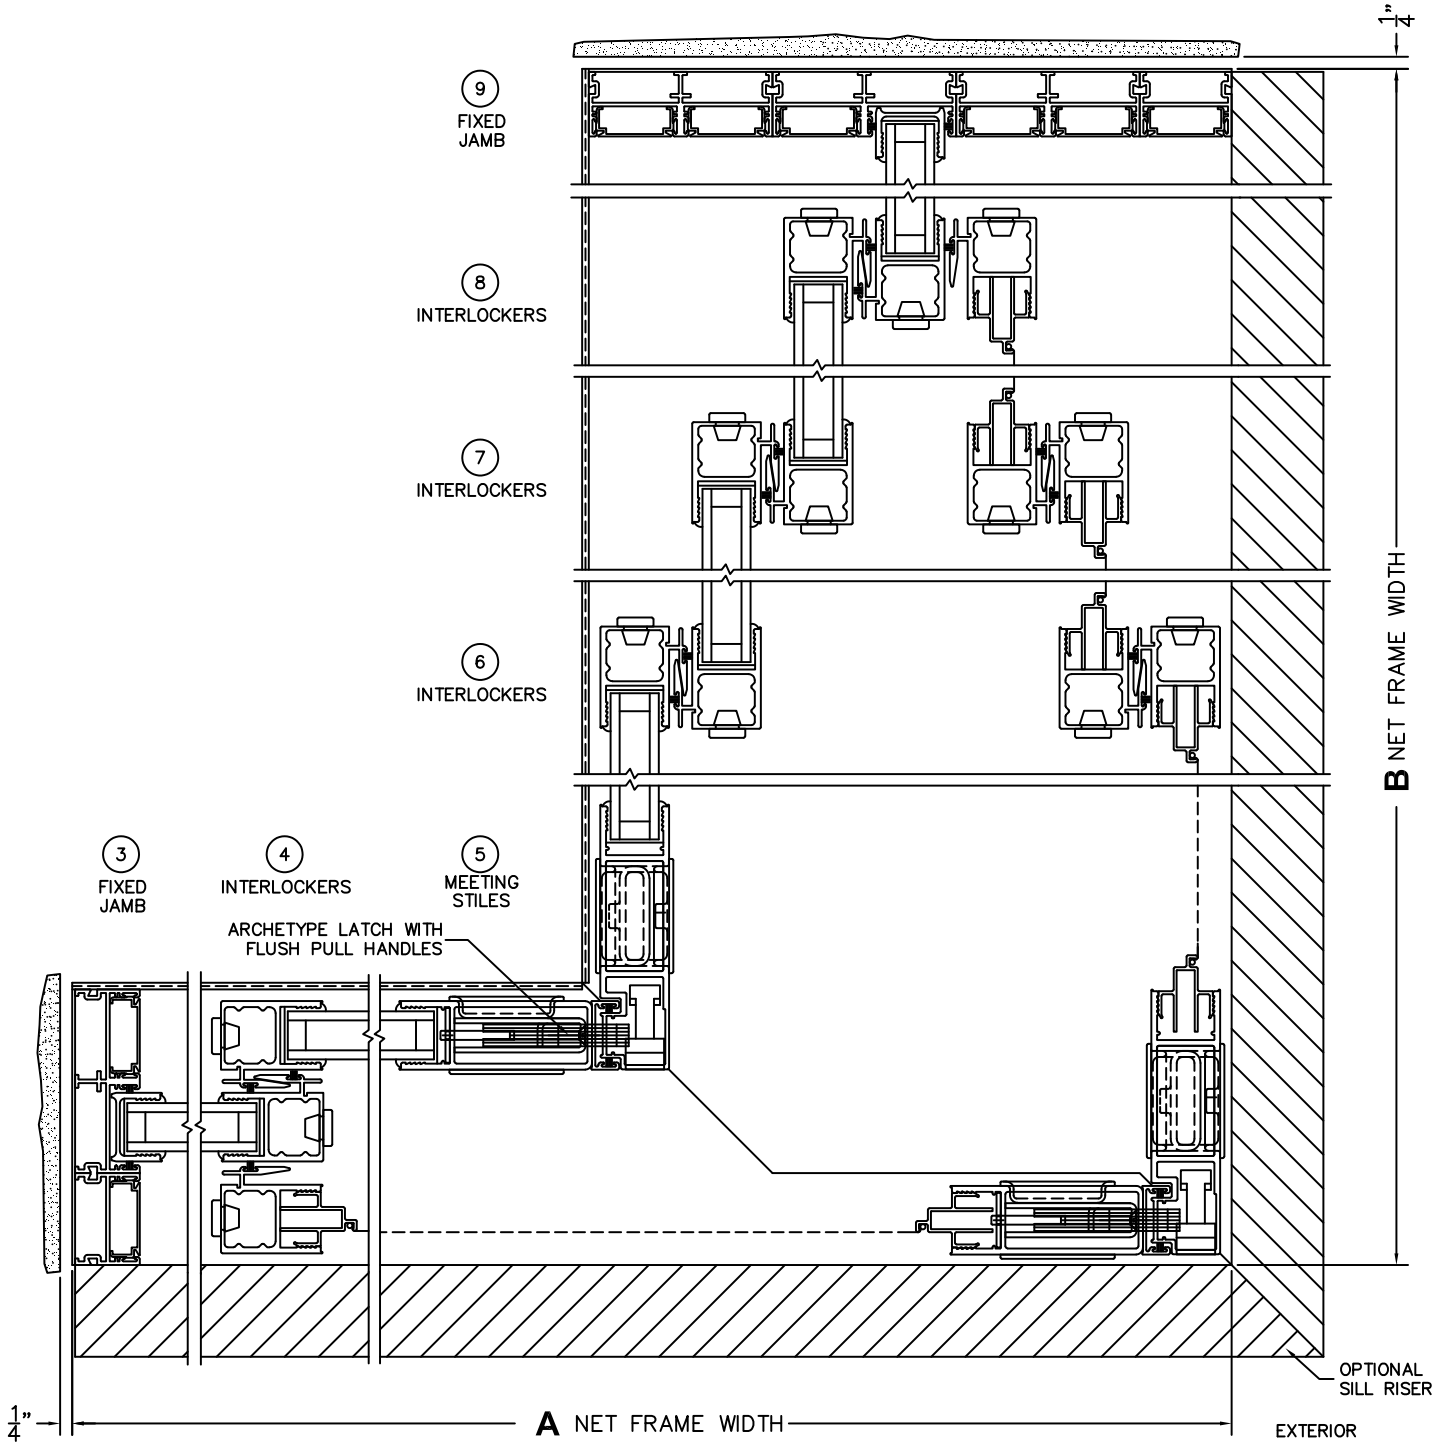

SILL PAN HEIGHT (INTERIOR LEG)
(3/4", 1-1/16", 1-7/16" OR 1-7/8")

NOTES:

(USE RULER TO SCALE DIMENSIONS IN INCHES)

SCALE: 1/4

OXIXXXO DOOR SHOWN

FLEETWOOD
WINDOWS & DOORS
FleetwoodUSA.com

NORWOOD 3070EX M/S
90°OXXIXXO STANDARD CONFIG.
WITH SCREENS

ORDER NO.:

ITEM NO.:

(USE RULER TO SCALE DIMENSIONS IN INCHES)

SCALE: 1/4

FLEETWOOD
WINDOWS & DOORS
FleetwoodUSA.com

NORWOOD 3070EX M/S
90°OXIXXXO STANDARD CONFIG.
WITH SCREENS

ORDER NO.:

ITEM NO.:

(USE RULER TO SCALE DIMENSIONS IN INCHES)

SCALE: 1/4