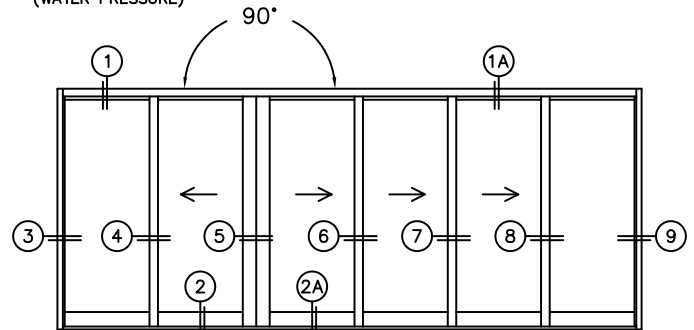

SILL PAN HEIGHT (INTERIOR LEG)
(3/4", 1-1/16", 1-7/16" OR 1-7/8")

NOTES:

(USE RULER TO SCALE DIMENSIONS IN INCHES)

SCALE: 1/4

OXIXXXO DOOR SHOWN

FLEETWOOD
WINDOWS & DOORS
FleetwoodUSA.com

NORWOOD 3070EX M/S
90°OXXIXXO STANDARD CONFIG.
WITH SCREENS

ORDER NO.:

ITEM NO.:

(USE RULER TO SCALE DIMENSIONS IN INCHES)

SCALE: 1/4

FLEETWOOD
WINDOWS & DOORS
FleetwoodUSA.com

NORWOOD 3070EX M/S
90°OXIXXXO STANDARD CONFIG.
WITH SCREENS

ORDER NO.:

ITEM NO.:

(USE RULER TO SCALE DIMENSIONS IN INCHES)

SCALE: 1/4