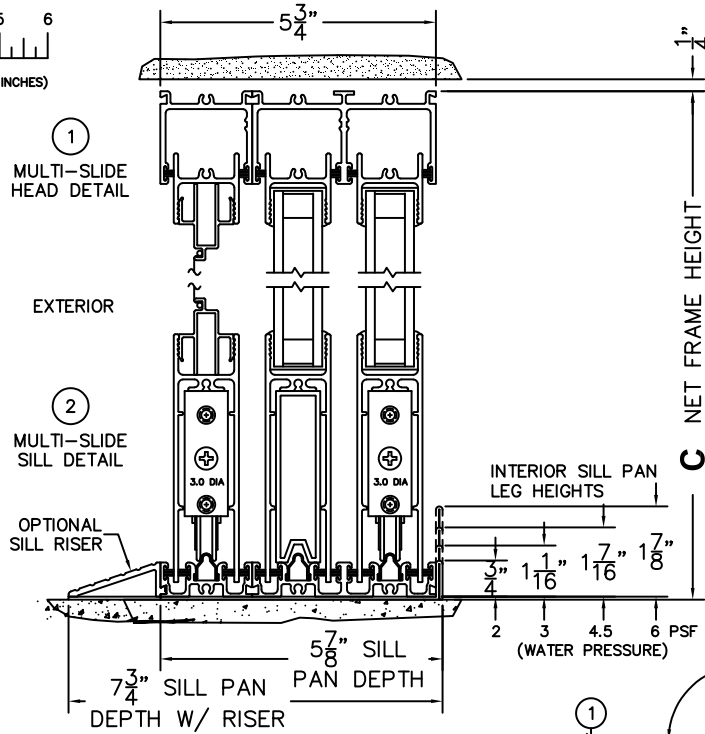

SILL PAN HEIGHT (INTERIOR LEG)
(3/4", 1-1/16", 1-7/16" OR 1-7/8")

NOTES:

(USE RULER TO SCALE DIMENSIONS IN INCHES)

SCALE: 1/4

OXIXXXO DOOR SHOWN

FLEETWOOD
WINDOWS & DOORS
FleetwoodUSA.com

NORWOOD 3070EX M/S
90°OXXIXXO STANDARD CONFIG.
WITH SCREENS

ORDER NO.:

ITEM NO.:

(USE RULER TO SCALE DIMENSIONS IN INCHES)

SCALE: 1/4

FLEETWOOD
WINDOWS & DOORS
FleetwoodUSA.com

NORWOOD 3070EX M/S
90°OXIXXXO STANDARD CONFIG.
WITH SCREENS

ORDER NO.:

ITEM NO.:

(USE RULER TO SCALE DIMENSIONS IN INCHES)

SCALE: 1/4