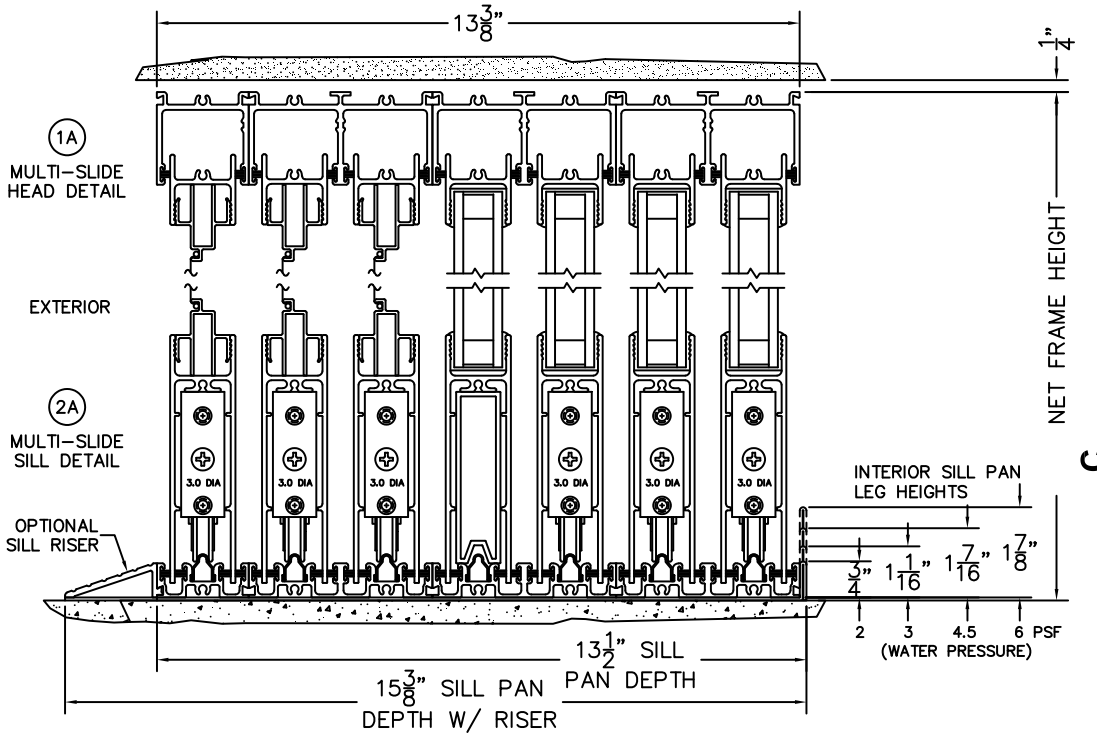

SILL PAN HEIGHT (INTERIOR LEG)
(3/4", 1-1/16", 1-7/16" OR 1-7/8")

NOTES:

(USE RULER TO SCALE DIMENSIONS IN INCHES)

SCALE: 1/4

OXIXXXO DOOR SHOWN

FLEETWOOD
WINDOWS & DOORS
FleetwoodUSA.com

NORWOOD 3070EX M/S
90°OXXIXXO STANDARD CONFIG.
WITH SCREENS

ORDER NO.:

ITEM NO.:

(USE RULER TO SCALE DIMENSIONS IN INCHES)

SCALE: 1/4

FLEETWOOD
WINDOWS & DOORS
FleetwoodUSA.com

NORWOOD 3070EX M/S
90°OXIXXXO STANDARD CONFIG.
WITH SCREENS

ORDER NO.:

ITEM NO.:

(USE RULER TO SCALE DIMENSIONS IN INCHES)

SCALE: 1/4