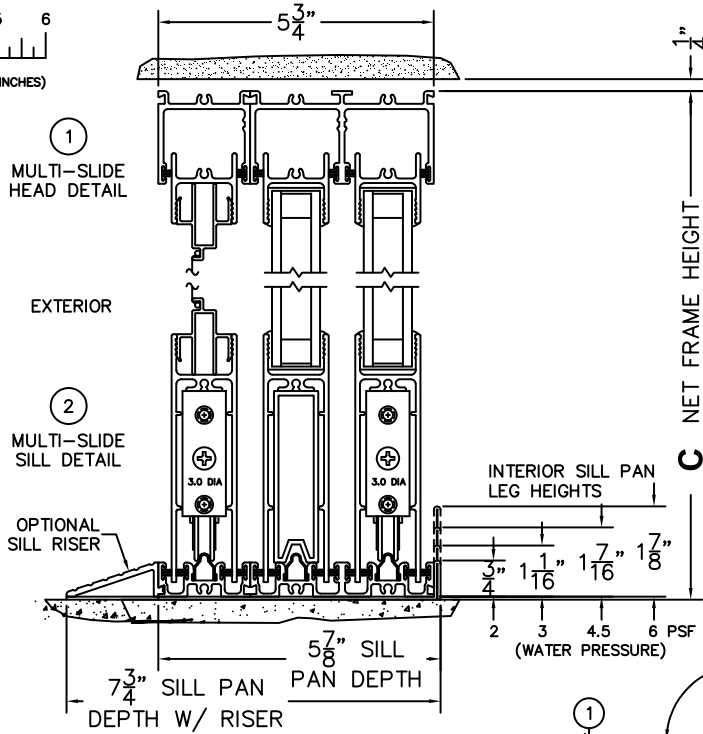

SILL PAN HEIGHT (INTERIOR LEG)
(3/4", 1-1/16", 1-7/16" OR 1-7/8")

NOTES:

(USE RULER TO SCALE DIMENSIONS IN INCHES)

SCALE: 1/4

FLEETWOOD
WINDOWS & DOORS
FleetwoodUSA.com

NORWOOD 3070EX M/S
90°OXXIXXO STANDARD CONFIG.
WITH SCREENS

ORDER NO.:

ITEM NO.:

(USE RULER TO SCALE DIMENSIONS IN INCHES)

SCALE: 1/4

FLEETWOOD
WINDOWS & DOORS
FleetwoodUSA.com

NORWOOD 3070EX M/S
90°OXIXXXO STANDARD CONFIG.
WITH SCREENS

ORDER NO.:

ITEM NO.:

(USE RULER TO SCALE DIMENSIONS IN INCHES)

SCALE: 1/4