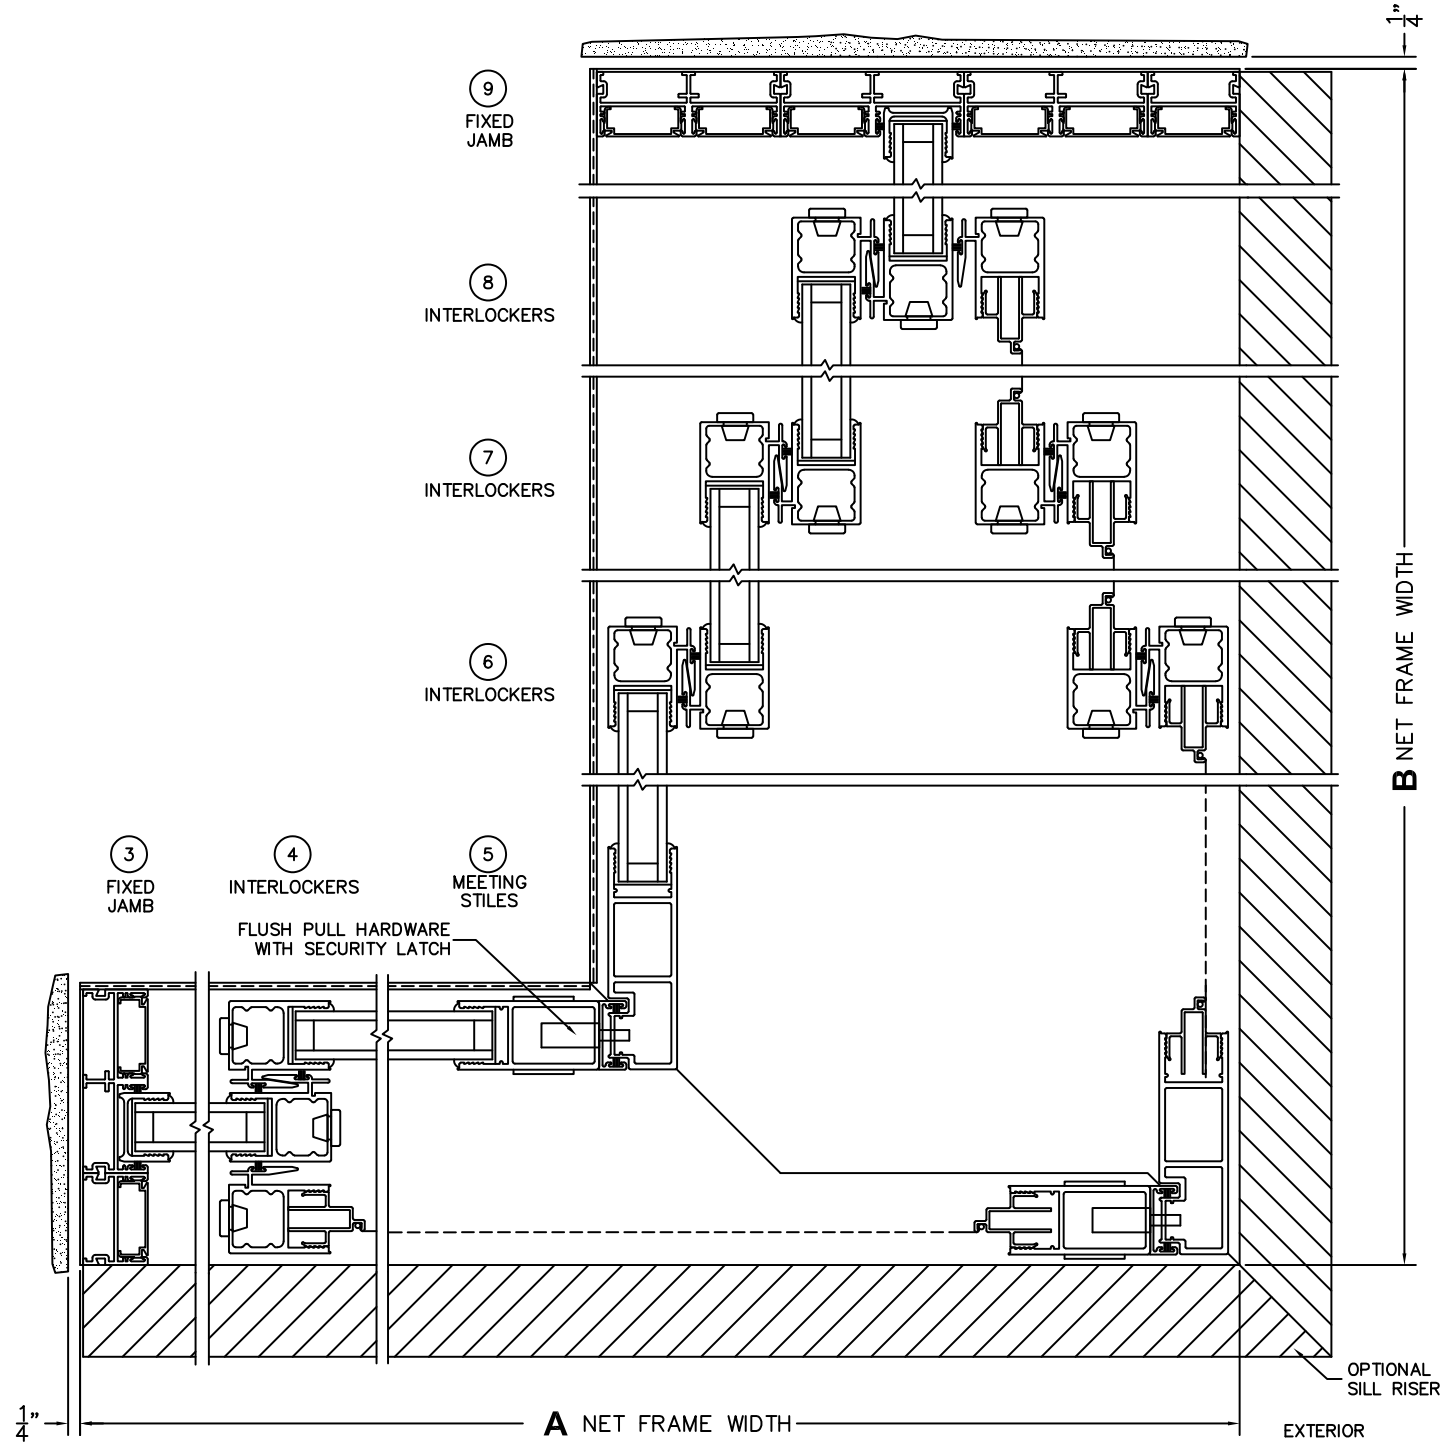

SILL PAN HEIGHT (INTERIOR LEG)
(3/4", 1-1/16", 1-7/16" OR 1-7/8")

NOTES:

(USE RULER TO SCALE DIMENSIONS IN INCHES)

SCALE: 1/4

FLEETWOOD
WINDOWS & DOORS
FleetwoodUSA.com

NORWOOD 3070EX M/S
90°OXXIXXO STANDARD CONFIG.
WITH SCREENS

ORDER NO.:

ITEM NO.:

(USE RULER TO SCALE DIMENSIONS IN INCHES)

SCALE: 1/4

FLEETWOOD
WINDOWS & DOORS
FleetwoodUSA.com

NORWOOD 3070EX M/S
90°OXIXXXO STANDARD CONFIG.
WITH SCREENS

ORDER NO.:

ITEM NO.:

(USE RULER TO SCALE DIMENSIONS IN INCHES)

SCALE: 1/4