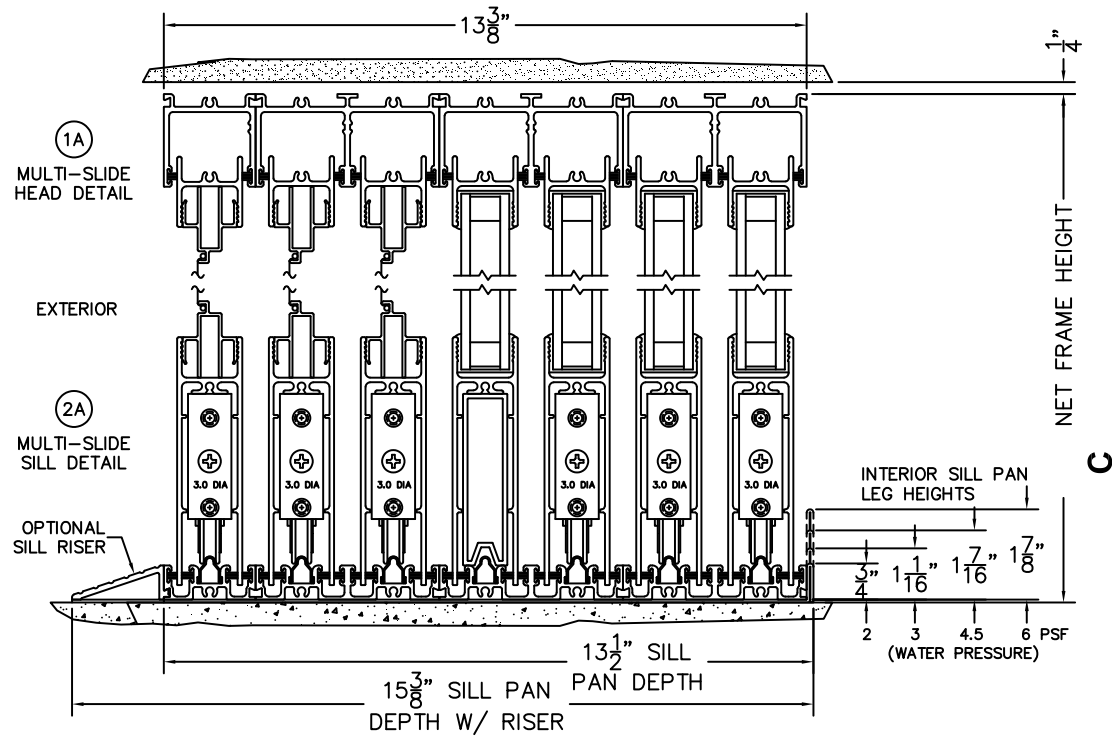

SILL PAN HEIGHT (INTERIOR LEG)
(3/4", 1-1/16", 1-7/16" OR 1-7/8")

NOTES:

(USE RULER TO SCALE DIMENSIONS IN INCHES)

SCALE: 1/4

FLEETWOOD
WINDOWS & DOORS
FleetwoodUSA.com

NORWOOD 3070EX M/S
90°OXXIXXO STANDARD CONFIG.
WITH SCREENS

ORDER NO.:

ITEM NO.:

(USE RULER TO SCALE DIMENSIONS IN INCHES)

SCALE: 1/4

FLEETWOOD
WINDOWS & DOORS
FleetwoodUSA.com

NORWOOD 3070EX M/S
90°OXIXXXO STANDARD CONFIG.
WITH SCREENS

ORDER NO.:

ITEM NO.:

(USE RULER TO SCALE DIMENSIONS IN INCHES)

SCALE: 1/4