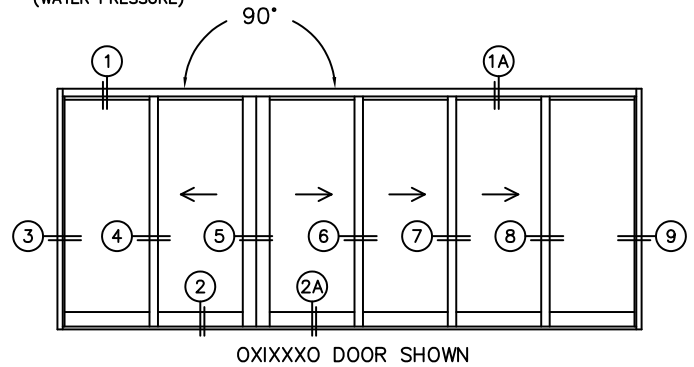

FLEETWOOD
WINDOWS & DOORS
FleetwoodUSA.com

NORWOOD 3070EX M/S
90°OXIXXXO STANDARD CONFIG.
WITH SCREENS

ORDER NO.: -

ITEM NO.:

REQUIRED DEALER INFO.

A(NET FRAME WIDTH)

B(NET FRAME WIDTH)

C(NET FRAME HEIGHT)

SILL PAN HEIGHT (INTERIOR LEG)
(3/4", 1-1/16", 1-7/16" OR 1-7/8")

NOTES:

(USE RULER TO SCALE DIMENSIONS IN INCHES)

SCALE: 1/4

FLEETWOOD
WINDOWS & DOORS
FleetwoodUSA.com

NORWOOD 3070EX M/S
90°OXXIXXO STANDARD CONFIG.
WITH SCREENS

ORDER NO.:

ITEM NO.:

(USE RULER TO SCALE DIMENSIONS IN INCHES)

SCALE: 1/4

FLEETWOOD
WINDOWS & DOORS
FleetwoodUSA.com

NORWOOD 3070EX M/S
90°OXIXXXO STANDARD CONFIG.
WITH SCREENS

ORDER NO.:

ITEM NO.:

(USE RULER TO SCALE DIMENSIONS IN INCHES)

SCALE: 1/4