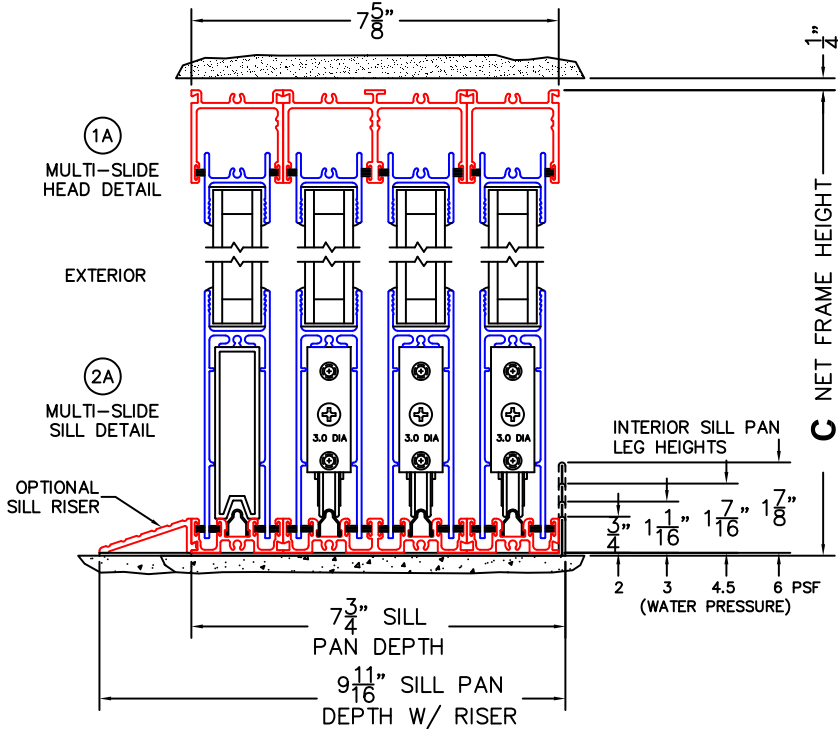

SILL PAN HEIGHT(INTERIOR LEG)
(3/4", 1-1/16", 1-7/16" OR 1-7/8")

NOTES:

(USE RULER TO SCALE DIMENSIONS IN INCHES)

SCALE: 1/4

OXIXXXO DOOR SHOWN

(USE RULER TO SCALE DIMENSIONS IN INCHES)

SCALE: 1/4