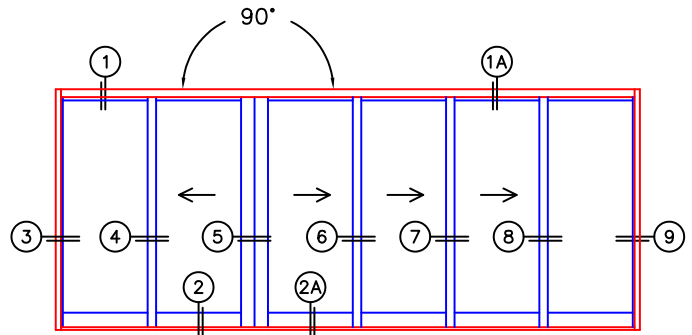

FLEETWOOD
WINDOWS & DOORS
FleetwoodUSA.com

NORWOOD 3070EX M/S
90°OXIXXXO STANDARD CONFIG.
NO SCREENS

ORDER NO.:

ITEM NO.:

REQUIRED DEALER INFO.

A(NET FRAME WIDTH)

B(NET FRAME WIDTH)

C(NET FRAME HEIGHT)

SILL PAN HEIGHT(INTERIOR LEG)
(3/4", 1-1/16", 1-7/16" OR 1-7/8")

NOTES:

(USE RULER TO SCALE DIMENSIONS IN INCHES)

SCALE: 1/4

OXIXXXO DOOR SHOWN

(USE RULER TO SCALE DIMENSIONS IN INCHES)

SCALE: 1/4