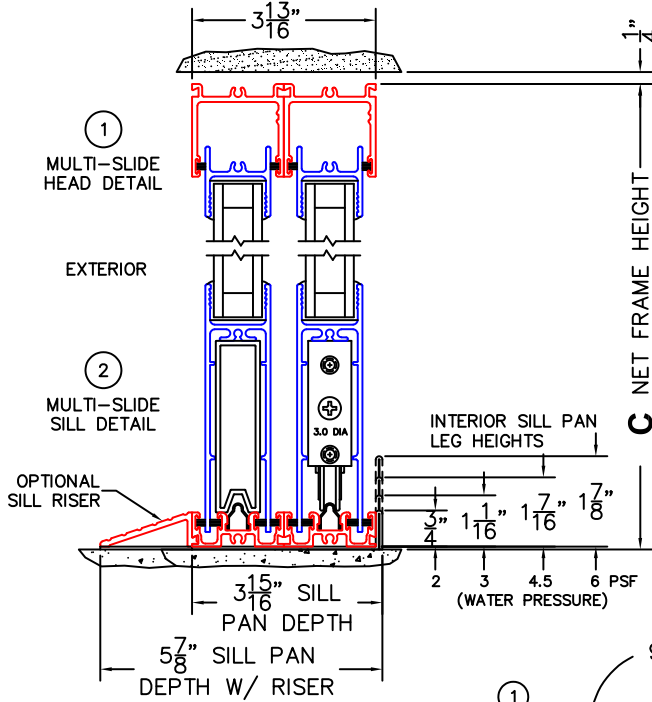

FLEETWOOD
WINDOWS & DOORS
FleetwoodUSA.com

NORWOOD 3070EX M/S
90°OXIXXXO STANDARD CONFIG.
NO SCREENS

ORDER NO.:

ITEM NO.:

REQUIRED DEALER INFO.

A(NET FRAME WIDTH)

B(NET FRAME WIDTH)

C(NET FRAME HEIGHT)

SILL PAN HEIGHT(INTERIOR LEG)
(3/4", 1-1/16", 1-7/16" OR 1-7/8")

NOTES:

(USE RULER TO SCALE DIMENSIONS IN INCHES)

SCALE: 1/4

OXIXXXO DOOR SHOWN

(USE RULER TO SCALE DIMENSIONS IN INCHES)

SCALE: 1/4