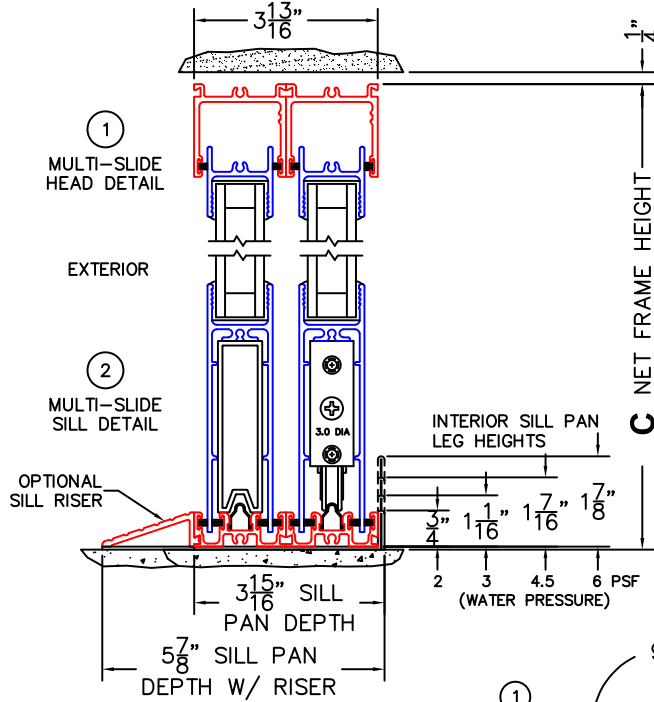

FLEETWOOD
WINDOWS & DOORS
FleetwoodUSA.com

NORWOOD 3070EX M/S
90°OXIXXXO STANDARD CONFIG.
NO SCREENS

ORDER NO.:

ITEM NO.:

REQUIRED DEALER INFO.

A(NET FRAME WIDTH)

B(NET FRAME WIDTH)

C(NET FRAME HEIGHT)

SILL PAN HEIGHT(INTERIOR LEG)
(3/4", 1-1/16", 1-7/16" OR 1-7/8")

NOTES:

(USE RULER TO SCALE DIMENSIONS IN INCHES)

SCALE: 1/4

OXIXXXO DOOR SHOWN

(USE RULER TO SCALE DIMENSIONS IN INCHES)

SCALE: 1/4