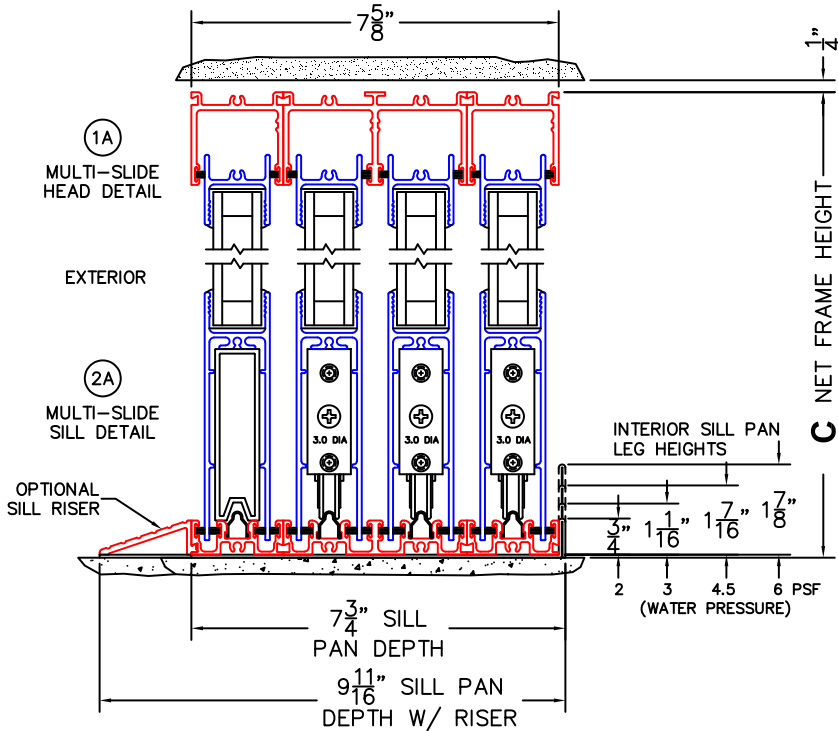

SILL PAN HEIGHT(INTERIOR LEG)
(3/4", 1-1/16", 1-7/16" OR 1-7/8")

NOTES:

(USE RULER TO SCALE DIMENSIONS IN INCHES)

SCALE: 1/4

OXIXXXO DOOR SHOWN

(USE RULER TO SCALE DIMENSIONS IN INCHES)

SCALE: 1/4