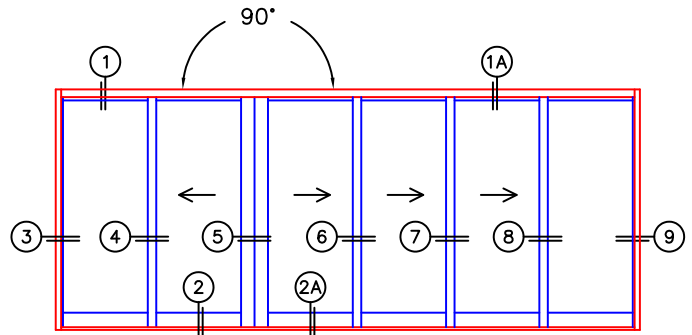

FLEETWOOD
WINDOWS & DOORS
FleetwoodUSA.com

NORWOOD 3070EX M/S
90°OXIXXXO STANDARD CONFIG.
NO SCREENS

ORDER NO.:

ITEM NO.:

REQUIRED DEALER INFO.

A(NET FRAME WIDTH)

B(NET FRAME WIDTH)

C(NET FRAME HEIGHT)

SILL PAN HEIGHT(INTERIOR LEG)
(3/4", 1-1/16", 1-7/16" OR 1-7/8")

NOTES:

(USE RULER TO SCALE DIMENSIONS IN INCHES)

SCALE: 1/4

OXIXXXO DOOR SHOWN

(USE RULER TO SCALE DIMENSIONS IN INCHES)

SCALE: 1/4