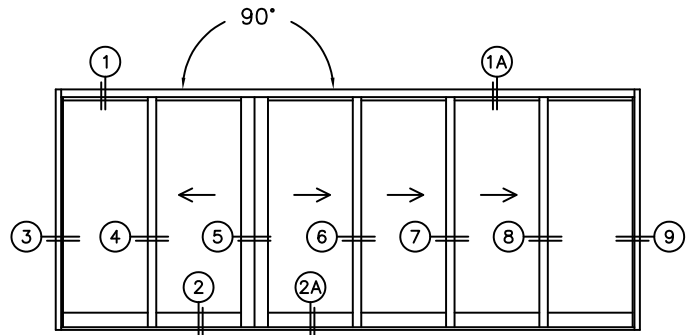

FLEETWOOD
WINDOWS & DOORS
FleetwoodUSA.com

NORWOOD 3070EX M/S
90°OXIXXXO STANDARD CONFIG.
NO SCREENS

ORDER NO.:

ITEM NO.:

REQUIRED DEALER INFO.

A(NET FRAME WIDTH)

B(NET FRAME WIDTH)

C(NET FRAME HEIGHT)

SILL PAN HEIGHT (INTERIOR LEG)
(3/4", 1-1/16", 1-7/16" OR 1-7/8")

NOTES:

(USE RULER TO SCALE DIMENSIONS IN INCHES)

SCALE: 1/4

OXIXXXO DOOR SHOWN

FLEETWOOD
WINDOWS & DOORS
FleetwoodUSA.com

NORWOOD 3070EX M/S
90°OXIXXO STANDARD CONFIG.
NO SCREENS

ORDER NO.:

ITEM NO.:

(USE RULER TO SCALE DIMENSIONS IN INCHES)

SCALE: 1/4