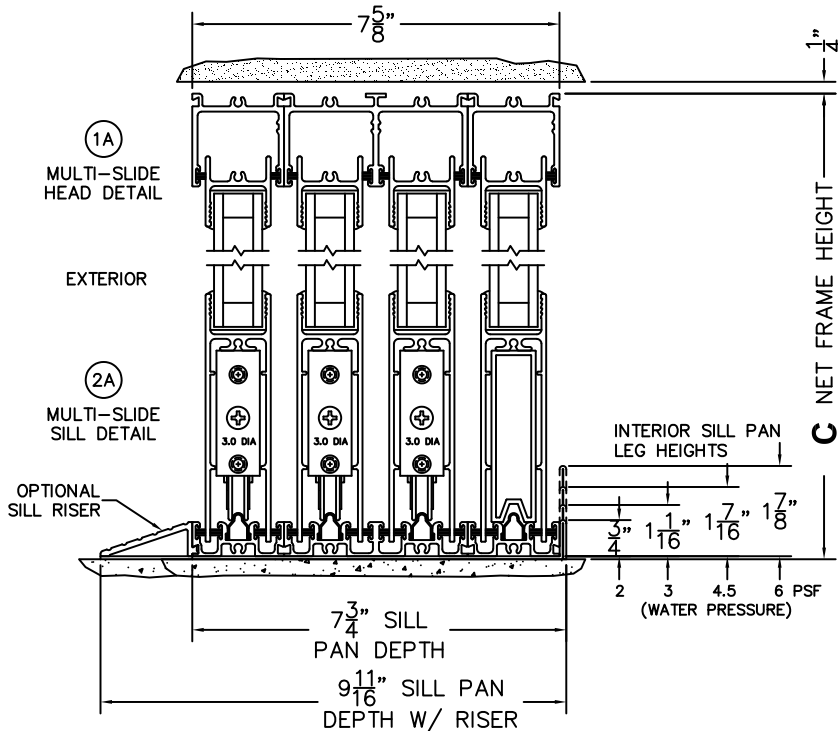

SILL PAN HEIGHT (INTERIOR LEG)
(3/4", 1-1/16", 1-7/16" OR 1-7/8")

NOTES:

(USE RULER TO SCALE DIMENSIONS IN INCHES)

SCALE: 1/4

OXIXXXO DOOR SHOWN

FLEETWOOD
WINDOWS & DOORS
FleetwoodUSA.com

NORWOOD 3070EX M/S
90°OXIXXO STANDARD CONFIG.
NO SCREENS

ORDER NO.:

ITEM NO.:

(USE RULER TO SCALE DIMENSIONS IN INCHES)

SCALE: 1/4