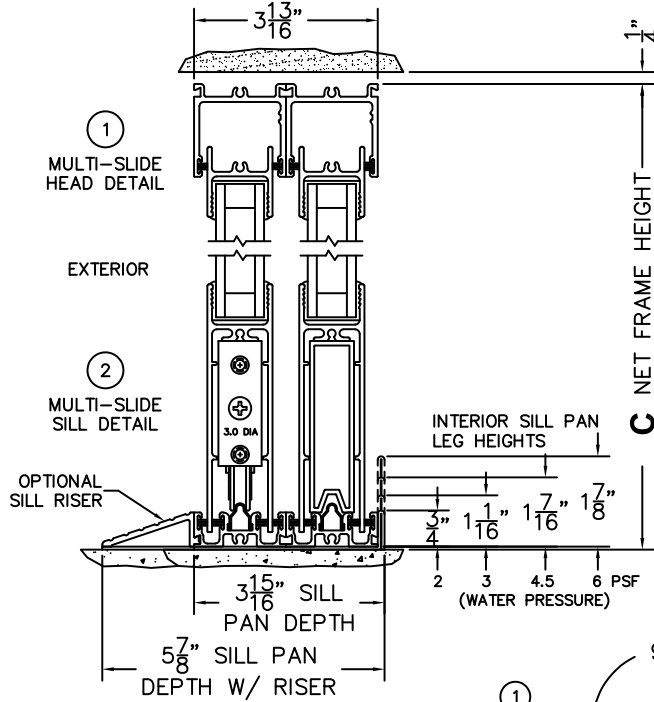

SILL PAN HEIGHT (INTERIOR LEG)
(3/4", 1-1/16", 1-7/16" OR 1-7/8")

NOTES:

(USE RULER TO SCALE DIMENSIONS IN INCHES)

SCALE: 1/4

OXIXXXO DOOR SHOWN

FLEETWOOD
WINDOWS & DOORS
FleetwoodUSA.com

NORWOOD 3070EX M/S
90°OXIXXO STANDARD CONFIG.
NO SCREENS

ORDER NO.:

ITEM NO.:

(USE RULER TO SCALE DIMENSIONS IN INCHES)

SCALE: 1/4