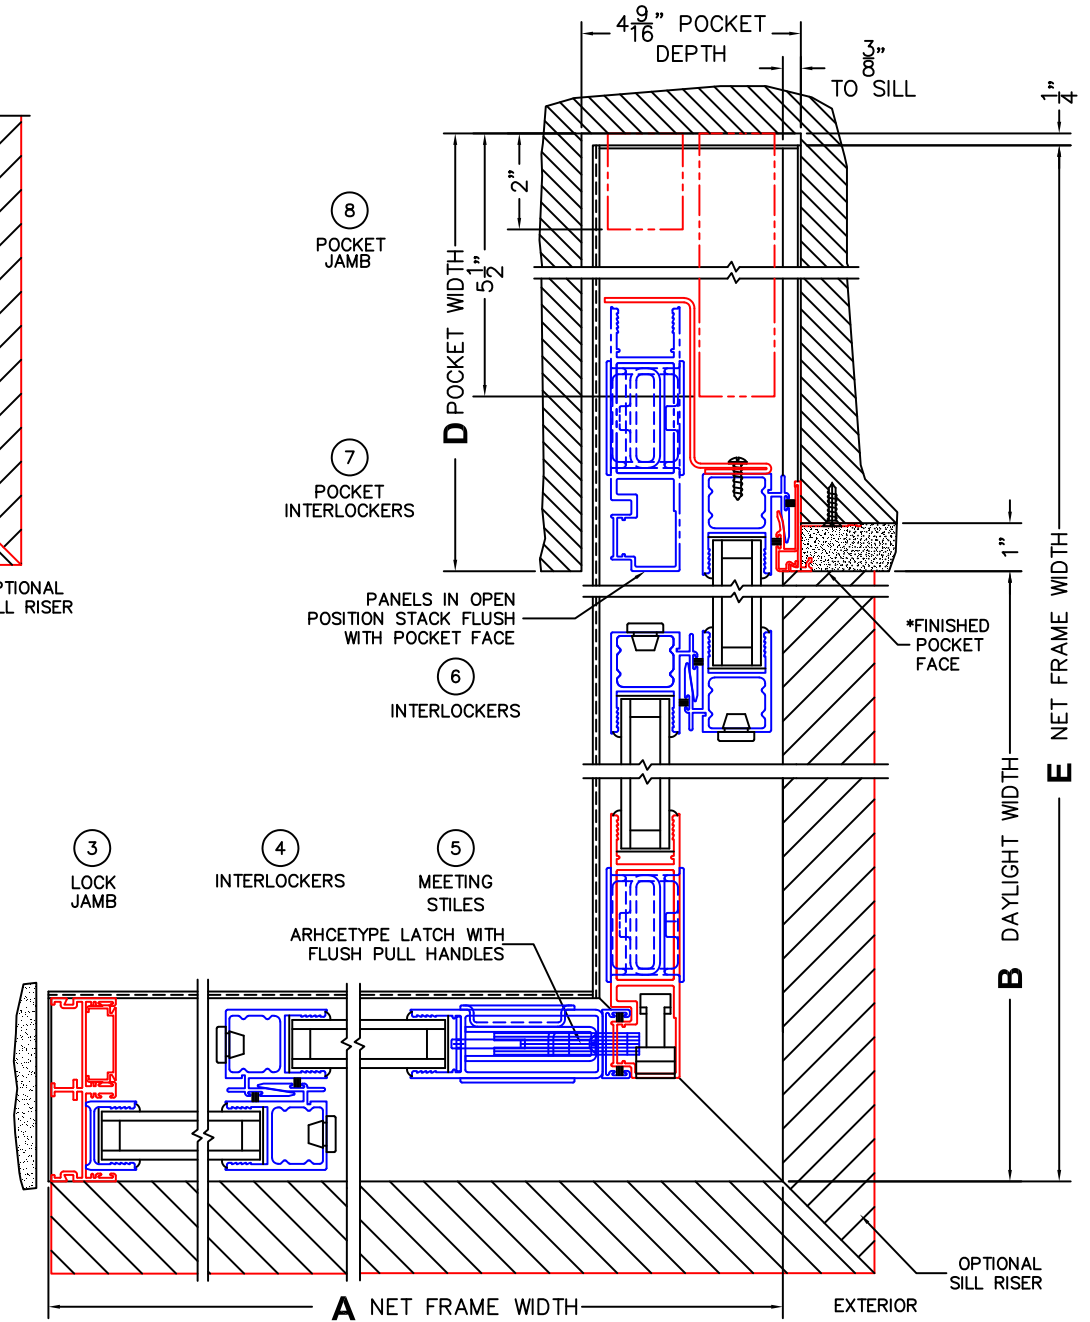

FLEETWOOD
WINDOWS & DOORS
FleetwoodUSA.com

NORWOOD 3070EX M/S
90°OXIXXP STANDARD CONFIGURATION
NO SCREENS

ORDER NO.:

ITEM NO.:

REQUIRED DEALER INFO.

A (NET FRAME WIDTH)	
B (DAYLIGHT WIDTH)	
C (NET FRAME HEIGHT)	
SILL PAN HEIGHT(INTERIOR LEG)	
(3/4", 1-1/16", 1-7/16" OR 1-7/8")	

CALCULATED VALUES (FLEETWOOD SUPPLIED)

D (POCKET WIDTH)	
E (NET FRAME WIDTH)	

NOTES:

(USE RULER TO SCALE DIMENSIONS IN INCHES)

SCALE: 1/4

OXIXXP DOOR SHOWN

NORWOOD 3070EX M/S
90°OXIXP STANDARD CONFIGURATION
NO SCREENS

ORDER NO.:

ITEM NO.:

(USE RULER TO SCALE DIMENSIONS IN INCHES)

SCALE: 1/4

*CAUTION: WHEN CONSTRUCTING POCKET NOTE THAT DAYLIGHT WIDTH DOES NOT INCLUDE 1" SET BACK FOR POST INTERLOCKER.