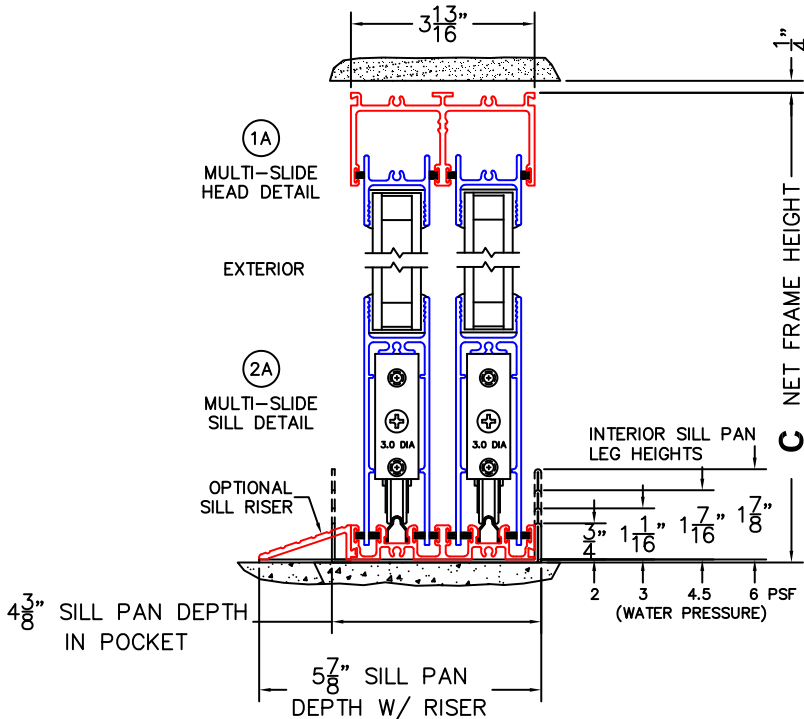

CALCULATED VALUES (FLEETWOOD SUPPLIED)

D (POCKET WIDTH)	
E (NET FRAME WIDTH)	

NOTES:

(USE RULER TO SCALE DIMENSIONS IN INCHES)

SCALE: 1/4

OXIXXP DOOR SHOWN

NORWOOD 3070EX M/S
90°OXIXP STANDARD CONFIGURATION
NO SCREENS

ORDER NO.:

ITEM NO.:

(USE RULER TO SCALE DIMENSIONS IN INCHES)

SCALE: 1/4

*CAUTION: WHEN CONSTRUCTING POCKET NOTE THAT DAYLIGHT WIDTH DOES NOT INCLUDE 1" SET BACK FOR POST INTERLOCKER.