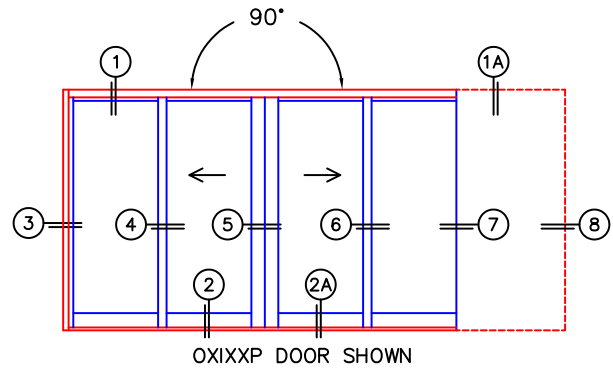

FLEETWOOD
WINDOWS & DOORS
FleetwoodUSA.com

NORWOOD 3070EX M/S
90°OXIXXP STANDARD CONFIGURATION
NO SCREENS

ORDER NO.:

ITEM NO.:

REQUIRED DEALER INFO.

A (NET FRAME WIDTH)	
B (DAYLIGHT WIDTH)	
C (NET FRAME HEIGHT)	
SILL PAN HEIGHT(INTERIOR LEG)	
(3/4", 1-1/16", 1-7/16" OR 1-7/8")	

CALCULATED VALUES (FLEETWOOD SUPPLIED)

D (POCKET WIDTH)	
E (NET FRAME WIDTH)	

NOTES:

(USE RULER TO SCALE DIMENSIONS IN INCHES)

SCALE: 1/4

OXIXXP DOOR SHOWN

NORWOOD 3070EX M/S
90°OXIXP STANDARD CONFIGURATION
NO SCREENS

ORDER NO.:

ITEM NO.:

(USE RULER TO SCALE DIMENSIONS IN INCHES)

SCALE: 1/4

*CAUTION: WHEN CONSTRUCTING POCKET NOTE THAT DAYLIGHT WIDTH DOES NOT INCLUDE 1" SET BACK FOR POST INTERLOCKER.