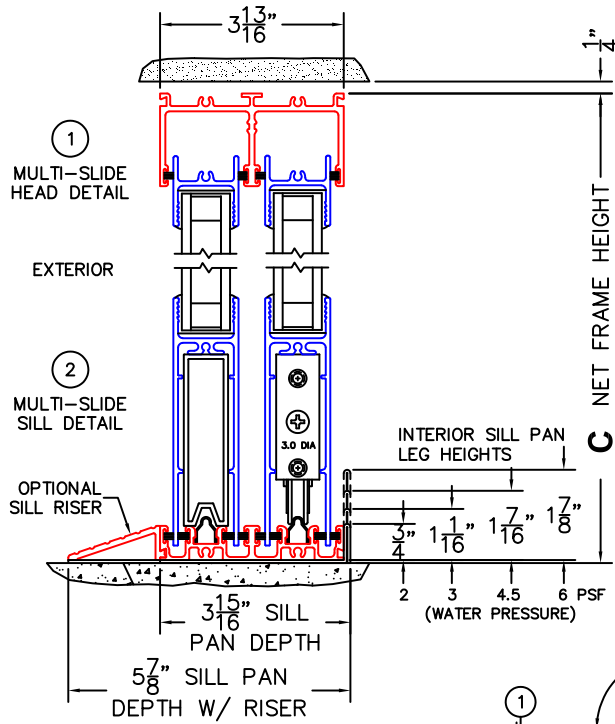

FLEETWOOD
WINDOWS & DOORS
FleetwoodUSA.com

NORWOOD 3070EX M/S
90°OXIXXP STANDARD CONFIGURATION
NO SCREENS

ORDER NO.:

ITEM NO.:

REQUIRED DEALER INFO.

A (NET FRAME WIDTH)	
B (DAYLIGHT WIDTH)	
C (NET FRAME HEIGHT)	
SILL PAN HEIGHT(INTERIOR LEG)	
(3/4", 1-1/16", 1-7/16" OR 1-7/8")	

CALCULATED VALUES (FLEETWOOD SUPPLIED)

D (POCKET WIDTH)	
E (NET FRAME WIDTH)	

NOTES:

(USE RULER TO SCALE DIMENSIONS IN INCHES)

SCALE: 1/4

OXIXXP DOOR SHOWN

NORWOOD 3070EX M/S
90°OXIXP STANDARD CONFIGURATION
NO SCREENS

ORDER NO.:

ITEM NO.:

(USE RULER TO SCALE DIMENSIONS IN INCHES)

SCALE: 1/4

*CAUTION: WHEN CONSTRUCTING POCKET NOTE THAT DAYLIGHT WIDTH DOES NOT INCLUDE 1" SET BACK FOR POST INTERLOCKER.