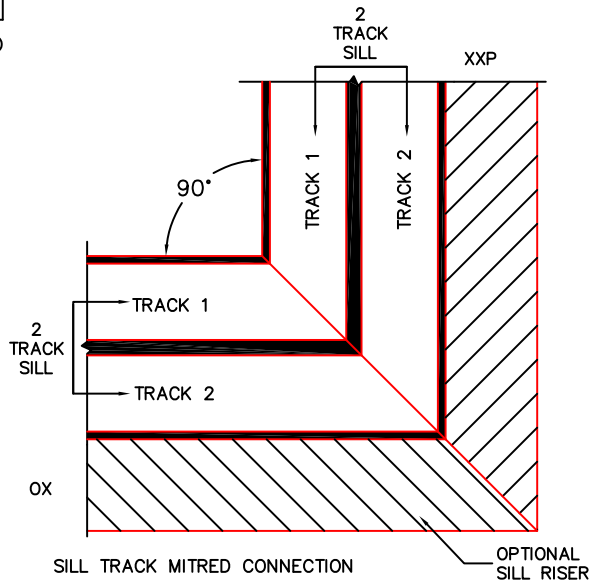

CALCULATED VALUES (FLEETWOOD SUPPLIED)

D (POCKET WIDTH)	
E (NET FRAME WIDTH)	

NOTES:

(USE RULER TO SCALE DIMENSIONS IN INCHES)

SCALE: 1/4

OXIXXP DOOR SHOWN

NORWOOD 3070EX M/S
90°OXIXP STANDARD CONFIGURATION
NO SCREENS

ORDER NO.:

ITEM NO.:

(USE RULER TO SCALE DIMENSIONS IN INCHES)

SCALE: 1/4

*CAUTION: WHEN CONSTRUCTING POCKET NOTE THAT DAYLIGHT WIDTH DOES NOT INCLUDE 1" SET BACK FOR POST INTERLOCKER.