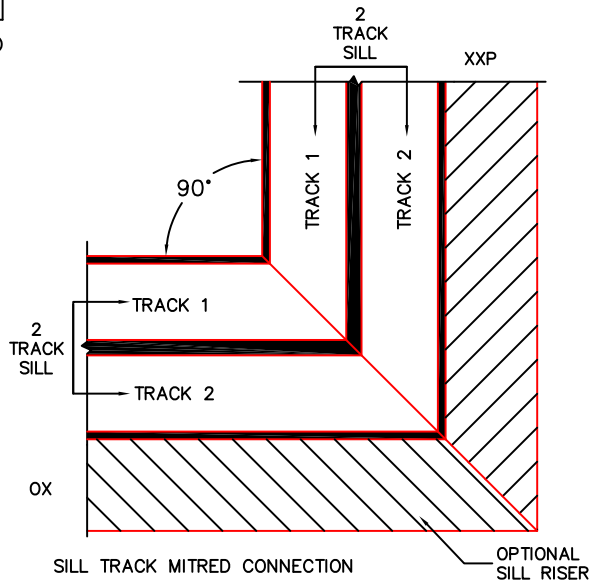

CALCULATED VALUES (FLEETWOOD SUPPLIED)

D (POCKET WIDTH)	
E (NET FRAME WIDTH)	

NOTES:

(USE RULER TO SCALE DIMENSIONS IN INCHES)

SCALE: 1/4

NORWOOD 3070EX M/S
90°OXIXXP STANDARD CONFIGURATION
NO SCREENS

ORDER NO.:

ITEM NO.:

(USE RULER TO SCALE DIMENSIONS IN INCHES)

SCALE: 1/4

*CAUTION: WHEN CONSTRUCTING POCKET NOTE THAT DAYLIGHT WIDTH DOES NOT INCLUDE 1" SET BACK FOR POST INTERLOCKER.