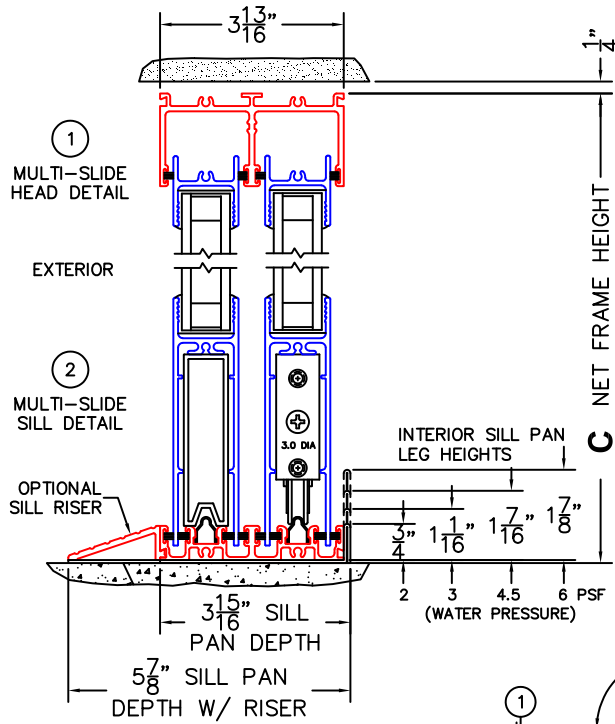

FLEETWOOD
WINDOWS & DOORS
FleetwoodUSA.com

NORWOOD 3070EX M/S
90°OXIXXP STANDARD CONFIGURATION
NO SCREENS

ORDER NO.:

ITEM NO.:

REQUIRED DEALER INFO.

A (NET FRAME WIDTH)	
B (DAYLIGHT WIDTH)	
C (NET FRAME HEIGHT)	
SILL PAN HEIGHT(INTERIOR LEG)	(3/4", 1-1/16", 1-7/16" OR 1-7/8")

CALCULATED VALUES (FLEETWOOD SUPPLIED)

D (POCKET WIDTH)	
E (NET FRAME WIDTH)	

NOTES:

(USE RULER TO SCALE DIMENSIONS IN INCHES)

SCALE: 1/4

NORWOOD 3070EX M/S
90°OXIXXP STANDARD CONFIGURATION
NO SCREENS

ORDER NO.:

ITEM NO.:

(USE RULER TO SCALE DIMENSIONS IN INCHES)

SCALE: 1/4

*CAUTION: WHEN CONSTRUCTING POCKET NOTE THAT DAYLIGHT WIDTH DOES NOT INCLUDE 1" SET BACK FOR POST INTERLOCKER.