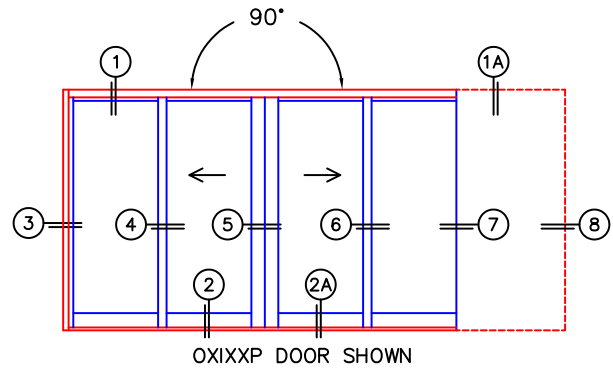

FLEETWOOD
WINDOWS & DOORS
FleetwoodUSA.com

NORWOOD 3070EX M/S
90°OXIXXP STANDARD CONFIGURATION
NO SCREENS

ORDER NO.:

ITEM NO.:

REQUIRED DEALER INFO.

A (NET FRAME WIDTH)	
B (DAYLIGHT WIDTH)	
C (NET FRAME HEIGHT)	
SILL PAN HEIGHT(INTERIOR LEG)	(3/4", 1-1/16", 1-7/16" OR 1-7/8")

CALCULATED VALUES (FLEETWOOD SUPPLIED)

D (POCKET WIDTH)	
E (NET FRAME WIDTH)	

NOTES:

(USE RULER TO SCALE DIMENSIONS IN INCHES)

SCALE: 1/4

NORWOOD 3070EX M/S
90°OXIXXP STANDARD CONFIGURATION
NO SCREENS

ORDER NO.:

ITEM NO.:

(USE RULER TO SCALE DIMENSIONS IN INCHES)

SCALE: 1/4

*CAUTION: WHEN CONSTRUCTING POCKET NOTE THAT DAYLIGHT WIDTH DOES NOT INCLUDE 1" SET BACK FOR POST INTERLOCKER.