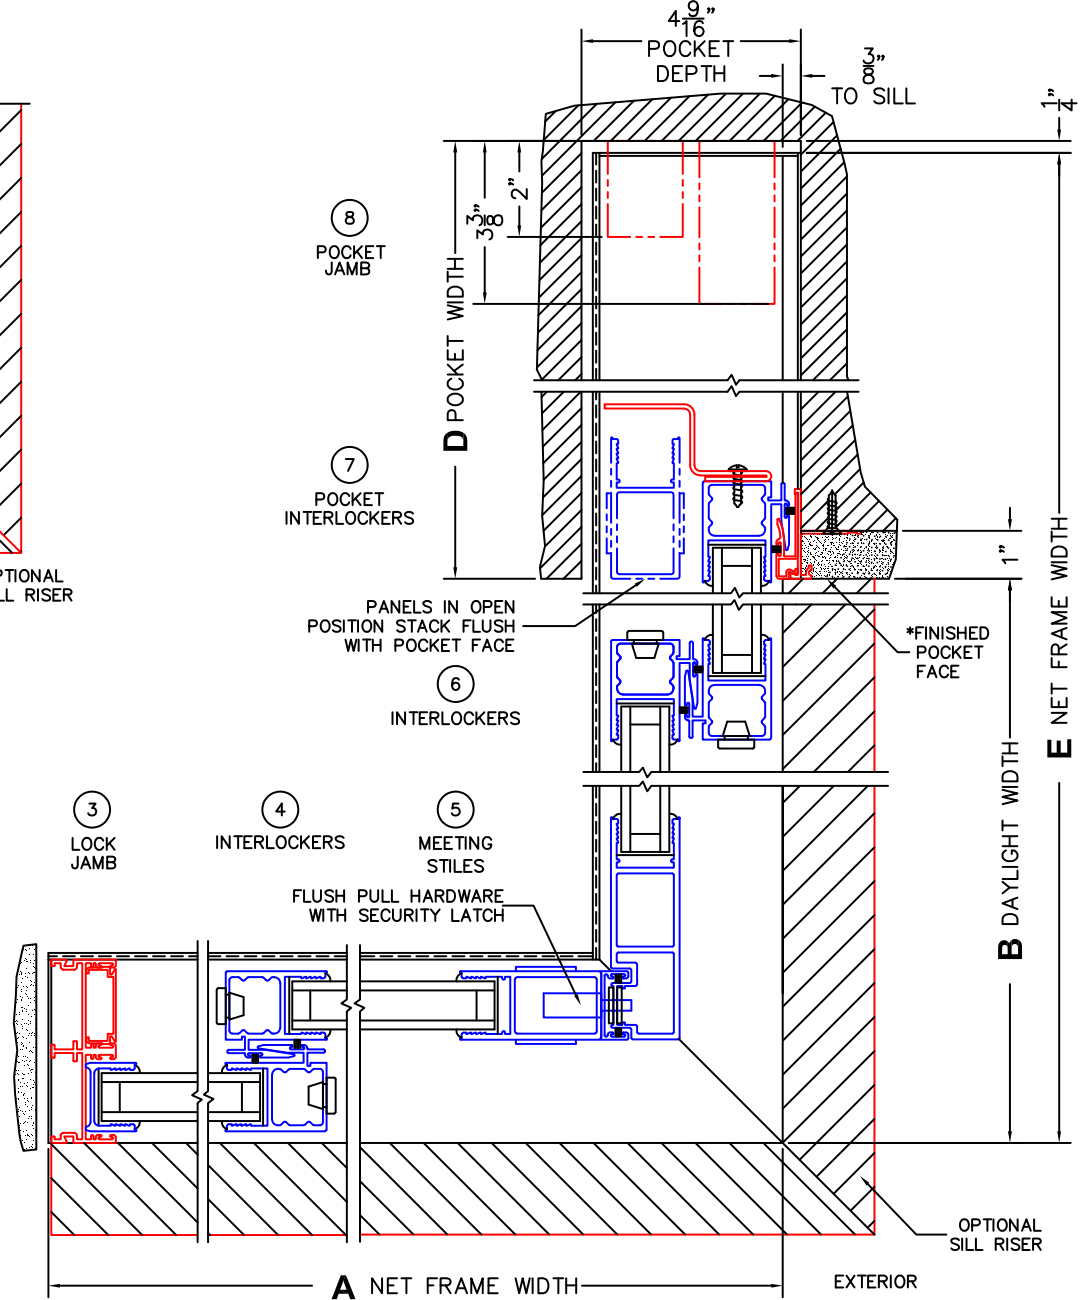

FLEETWOOD
WINDOWS & DOORS
FleetwoodUSA.com

NORWOOD 3070EX M/S
90°OXIXXP STANDARD CONFIGURATION
NO SCREENS

ORDER NO.:

ITEM NO.:

REQUIRED DEALER INFO.

A (NET FRAME WIDTH)	
B (DAYLIGHT WIDTH)	
C (NET FRAME HEIGHT)	
SILL PAN HEIGHT(INTERIOR LEG)	(3/4", 1-1/16", 1-7/16" OR 1-7/8")

CALCULATED VALUES (FLEETWOOD SUPPLIED)

D (POCKET WIDTH)	
E (NET FRAME WIDTH)	

NOTES:

(USE RULER TO SCALE DIMENSIONS IN INCHES)

SCALE: 1/4

NORWOOD 3070EX M/S
90°OXIXXP STANDARD CONFIGURATION
NO SCREENS

ORDER NO.:

ITEM NO.:

(USE RULER TO SCALE DIMENSIONS IN INCHES)

SCALE: 1/4

*CAUTION: WHEN CONSTRUCTING POCKET NOTE THAT DAYLIGHT WIDTH DOES NOT INCLUDE 1" SET BACK FOR POST INTERLOCKER.