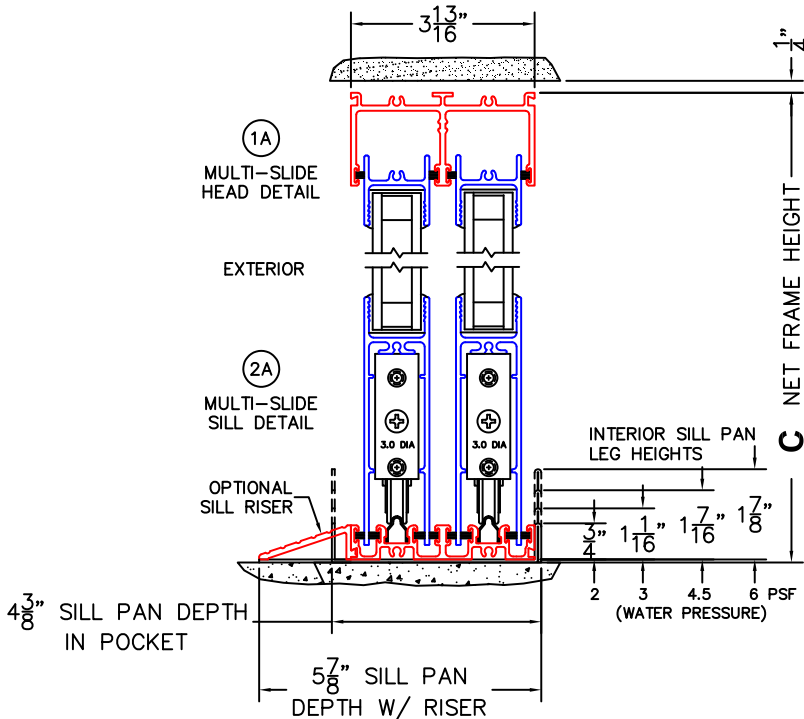

CALCULATED VALUES (FLEETWOOD SUPPLIED)

D (POCKET WIDTH)	
E (NET FRAME WIDTH)	

NOTES:

(USE RULER TO SCALE DIMENSIONS IN INCHES)

SCALE: 1/4

NORWOOD 3070EX M/S
90°OXIXXP STANDARD CONFIGURATION
NO SCREENS

ORDER NO.:

ITEM NO.:

(USE RULER TO SCALE DIMENSIONS IN INCHES)

SCALE: 1/4

*CAUTION: WHEN CONSTRUCTING POCKET NOTE THAT DAYLIGHT WIDTH DOES NOT INCLUDE 1" SET BACK FOR POST INTERLOCKER.