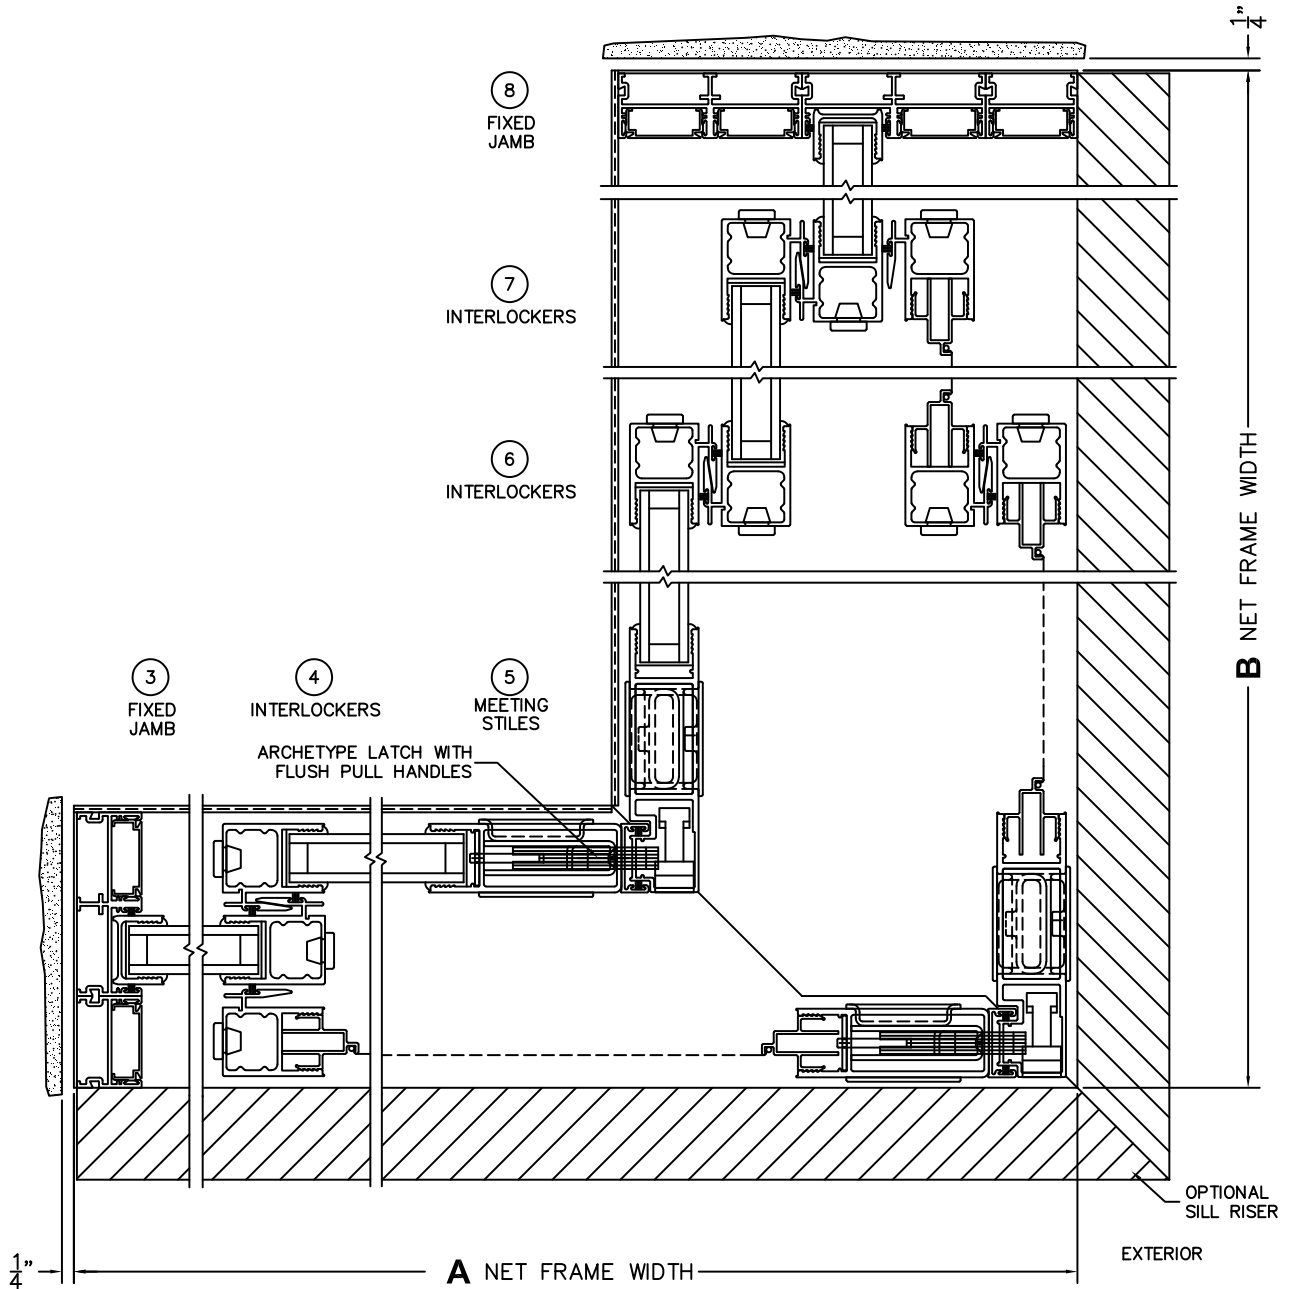

SILL PAN HEIGHT (INTERIOR LEG)
(3/4", 1-1/16", 1-7/16" OR 1-7/8")

NOTES:

(USE RULER TO SCALE DIMENSIONS IN INCHES)

SCALE: 1/4

FLEETWOOD
WINDOWS & DOORS
FleetwoodUSA.com

NORWOOD 3070EX M/S
90°OXXIXO STANDARD CONFIG.
WITH SCREENS

ORDER NO.:

ITEM NO.:

(USE RULER TO SCALE DIMENSIONS IN INCHES)

SCALE: 1/4

FLEETWOOD
 WINDOWS & DOORS
 FleetwoodUSA.com

NORWOOD 3070EX M/S
90°OXIXXO STANDARD CONFIG.
WITH SCREENS

ORDER NO.:

ITEM NO.:

(USE RULER TO SCALE DIMENSIONS IN INCHES)

SCALE: 1/4