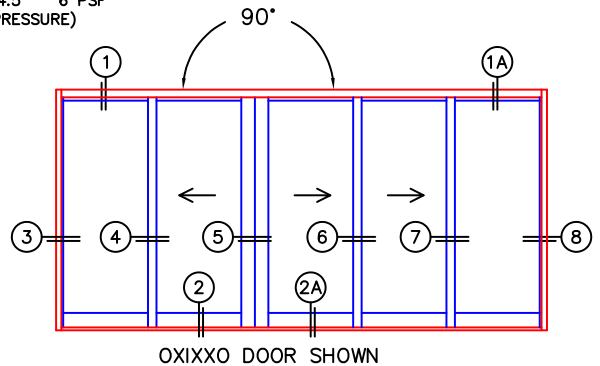

FLEETWOOD
WINDOWS & DOORS
FleetwoodUSA.com

NORWOOD 3070EX M/S
90°OXIXXO STANDARD CONFIG.
WITH SCREENS

ORDER NO.: -

ITEM NO.:

REQUIRED DEALER INFO.

A(NET FRAME WIDTH)

B(NET FRAME WIDTH)

C(NET FRAME HEIGHT)

SILL PAN HEIGHT (INTERIOR LEG)
(3/4", 1-1/16", 1-7/16" OR 1-7/8")

NOTES:

(USE RULER TO SCALE DIMENSIONS IN INCHES)

SCALE: 1/4

FLEETWOOD
WINDOWS & DOORS
FleetwoodUSA.com

NORWOOD 3070EX M/S
90°OXXIXO STANDARD CONFIG.
WITH SCREENS

ORDER NO.:

ITEM NO.:

(USE RULER TO SCALE DIMENSIONS IN INCHES)

SCALE: 1/4

FLEETWOOD
 WINDOWS & DOORS
 FleetwoodUSA.com

NORWOOD 3070EX M/S
90°OXIXXO STANDARD CONFIG.
WITH SCREENS

ORDER NO.:

ITEM NO.:

(USE RULER TO SCALE DIMENSIONS IN INCHES)

SCALE: 1/4