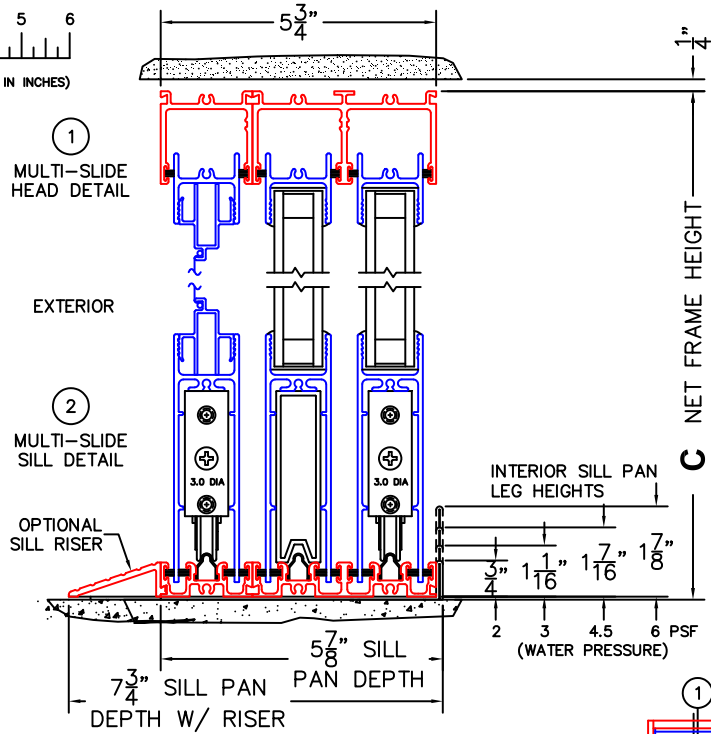

SILL PAN HEIGHT (INTERIOR LEG)
(3/4", 1-1/16", 1-7/16" OR 1-7/8")

NOTES:

(USE RULER TO SCALE DIMENSIONS IN INCHES)

SCALE: 1/4

FLEETWOOD
WINDOWS & DOORS
FleetwoodUSA.com

NORWOOD 3070EX M/S
90°OXXIXO STANDARD CONFIG.
WITH SCREENS

ORDER NO.:

ITEM NO.:

(USE RULER TO SCALE DIMENSIONS IN INCHES)

SCALE: 1/4

FLEETWOOD
 WINDOWS & DOORS
 FleetwoodUSA.com

NORWOOD 3070EX M/S
90°OXIXXO STANDARD CONFIG.
WITH SCREENS

ORDER NO.:

ITEM NO.:

(USE RULER TO SCALE DIMENSIONS IN INCHES)

SCALE: 1/4