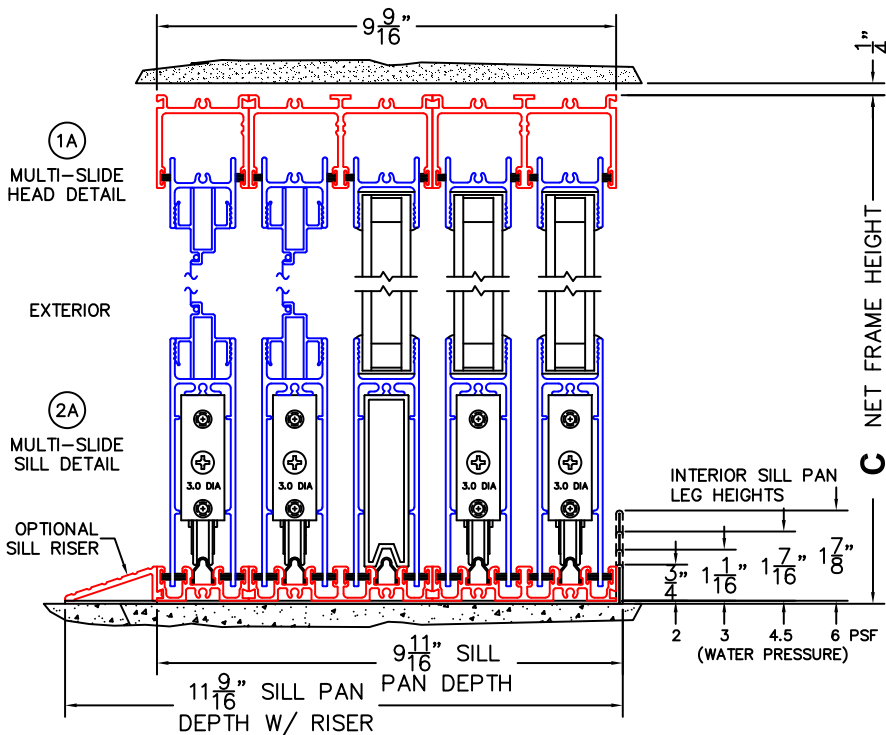

SILL PAN HEIGHT (INTERIOR LEG)
(3/4", 1-1/16", 1-7/16" OR 1-7/8")

NOTES:

(USE RULER TO SCALE DIMENSIONS IN INCHES)

SCALE: 1/4

FLEETWOOD
WINDOWS & DOORS
FleetwoodUSA.com

NORWOOD 3070EX M/S
90°OXXIXO STANDARD CONFIG.
WITH SCREENS

ORDER NO.:

ITEM NO.:

(USE RULER TO SCALE DIMENSIONS IN INCHES)

SCALE: 1/4

FLEETWOOD
 WINDOWS & DOORS
 FleetwoodUSA.com

NORWOOD 3070EX M/S
90°OXIXXO STANDARD CONFIG.
WITH SCREENS

ORDER NO.:

ITEM NO.:

(USE RULER TO SCALE DIMENSIONS IN INCHES)

SCALE: 1/4