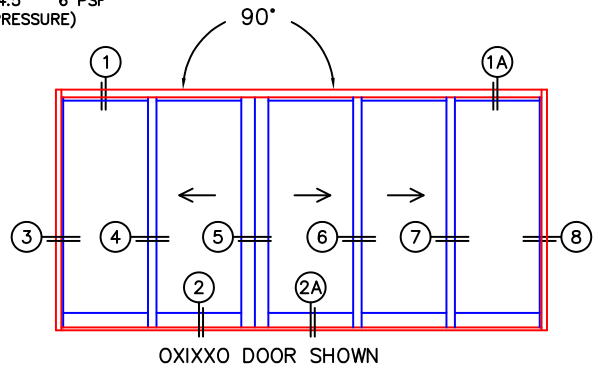

FLEETWOOD
WINDOWS & DOORS
FleetwoodUSA.com

NORWOOD 3070EX M/S
90°OXIXXO STANDARD CONFIG.
WITH SCREENS

ORDER NO.: -

ITEM NO.:

REQUIRED DEALER INFO.

A(NET FRAME WIDTH)

B(NET FRAME WIDTH)

C(NET FRAME HEIGHT)

SILL PAN HEIGHT (INTERIOR LEG)
(3/4", 1-1/16", 1-7/16" OR 1-7/8")

NOTES:

(USE RULER TO SCALE DIMENSIONS IN INCHES)

SCALE: 1/4

OXIXXO DOOR SHOWN

FLEETWOOD
WINDOWS & DOORS
FleetwoodUSA.com

NORWOOD 3070EX M/S
90°OXXIXXO STANDARD CONFIG.
WITH SCREENS

ORDER NO.:

ITEM NO.:

(USE RULER TO SCALE DIMENSIONS IN INCHES)

SCALE: 1/4

FLEETWOOD
 WINDOWS & DOORS
 FleetwoodUSA.com

NORWOOD 3070EX M/S
90°OXIXXO STANDARD CONFIG.
WITH SCREENS

ORDER NO.:

ITEM NO.:

(USE RULER TO SCALE DIMENSIONS IN INCHES)

SCALE: 1/4