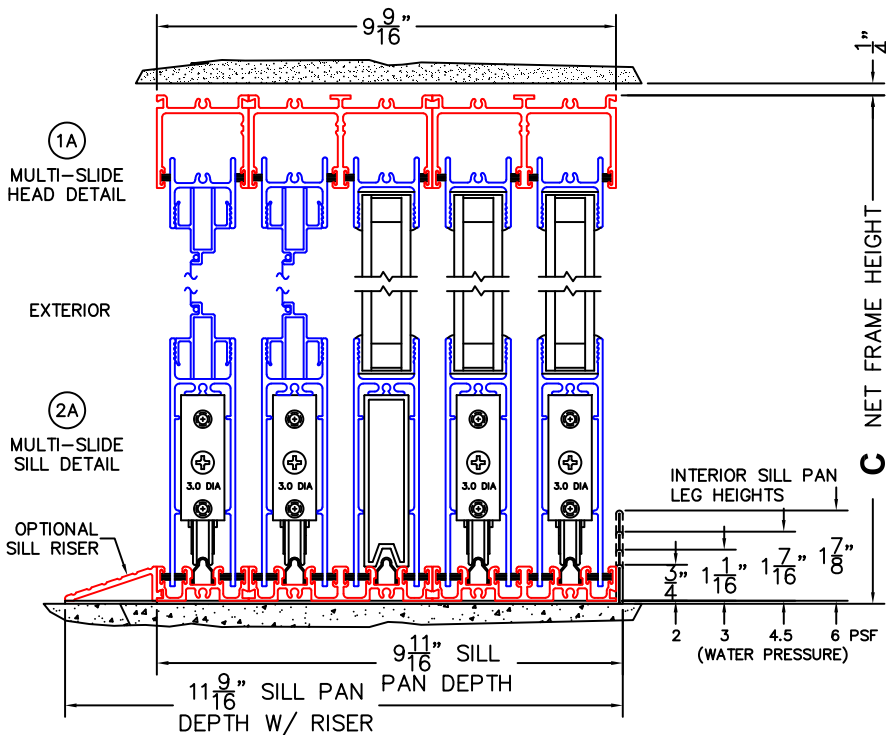

SILL PAN HEIGHT (INTERIOR LEG)
(3/4", 1-1/16", 1-7/16" OR 1-7/8")

NOTES:

(USE RULER TO SCALE DIMENSIONS IN INCHES)

SCALE: 1/4

OXIXXO DOOR SHOWN

FLEETWOOD
WINDOWS & DOORS
FleetwoodUSA.com

NORWOOD 3070EX M/S
90°OXXIXXO STANDARD CONFIG.
WITH SCREENS

ORDER NO.:

ITEM NO.:

(USE RULER TO SCALE DIMENSIONS IN INCHES)

SCALE: 1/4

FLEETWOOD
 WINDOWS & DOORS
 FleetwoodUSA.com

NORWOOD 3070EX M/S
90°OXIXXO STANDARD CONFIG.
WITH SCREENS

ORDER NO.:

ITEM NO.:

(USE RULER TO SCALE DIMENSIONS IN INCHES)

SCALE: 1/4