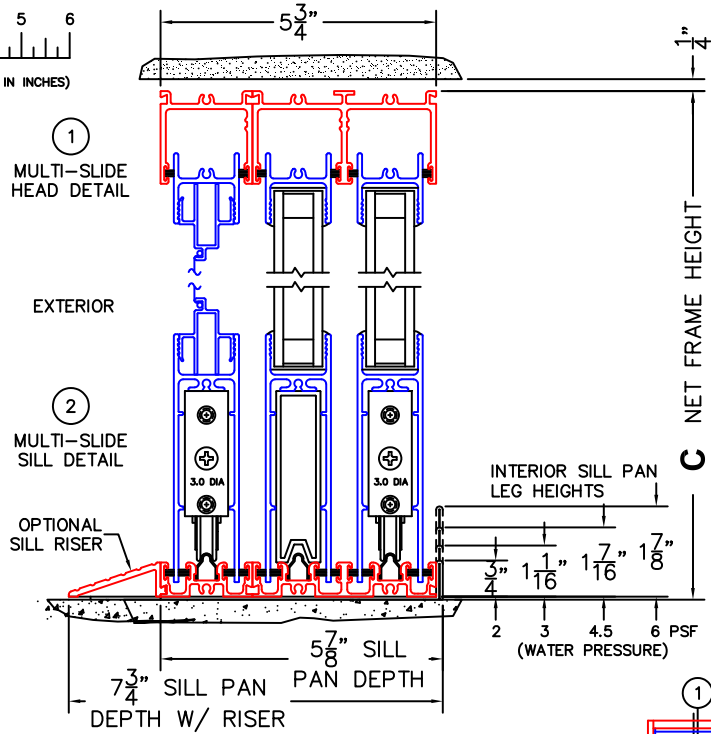

SILL PAN HEIGHT (INTERIOR LEG)
(3/4", 1-1/16", 1-7/16" OR 1-7/8")

NOTES:

(USE RULER TO SCALE DIMENSIONS IN INCHES)

SCALE: 1/4

OXIXXO DOOR SHOWN

FLEETWOOD
WINDOWS & DOORS
FleetwoodUSA.com

NORWOOD 3070EX M/S
90°OXXIXXO STANDARD CONFIG.
WITH SCREENS

ORDER NO.:

ITEM NO.:

(USE RULER TO SCALE DIMENSIONS IN INCHES)

SCALE: 1/4

FLEETWOOD
 WINDOWS & DOORS
 FleetwoodUSA.com

NORWOOD 3070EX M/S
90°OXIXXO STANDARD CONFIG.
WITH SCREENS

ORDER NO.:

ITEM NO.:

(USE RULER TO SCALE DIMENSIONS IN INCHES)

SCALE: 1/4