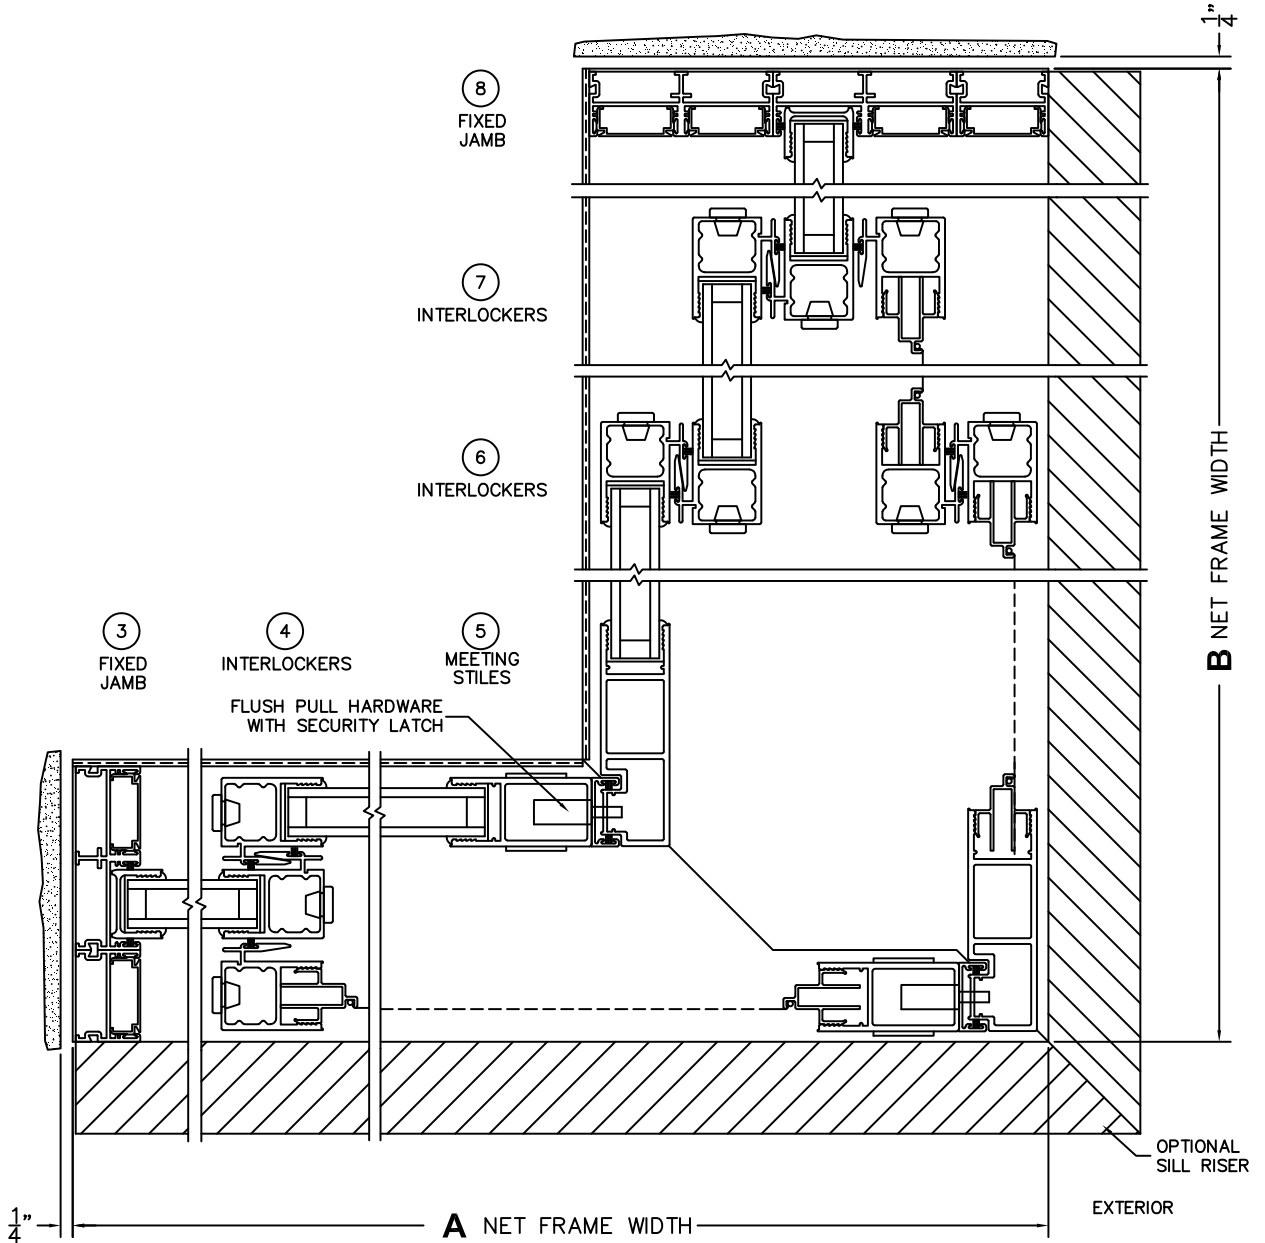

SILL PAN HEIGHT (INTERIOR LEG)
(3/4", 1-1/16", 1-7/16" OR 1-7/8")

NOTES:

(USE RULER TO SCALE DIMENSIONS IN INCHES)

SCALE: 1/4

OXIXXO DOOR SHOWN

FLEETWOOD
WINDOWS & DOORS
FleetwoodUSA.com

NORWOOD 3070EX M/S
90°OXXIXXO STANDARD CONFIG.
WITH SCREENS

ORDER NO.:

ITEM NO.:

(USE RULER TO SCALE DIMENSIONS IN INCHES)

SCALE: 1/4

FLEETWOOD
 WINDOWS & DOORS
 FleetwoodUSA.com

NORWOOD 3070EX M/S
90°OXIXXO STANDARD CONFIG.
WITH SCREENS

ORDER NO.:

ITEM NO.:

(USE RULER TO SCALE DIMENSIONS IN INCHES)

SCALE: 1/4