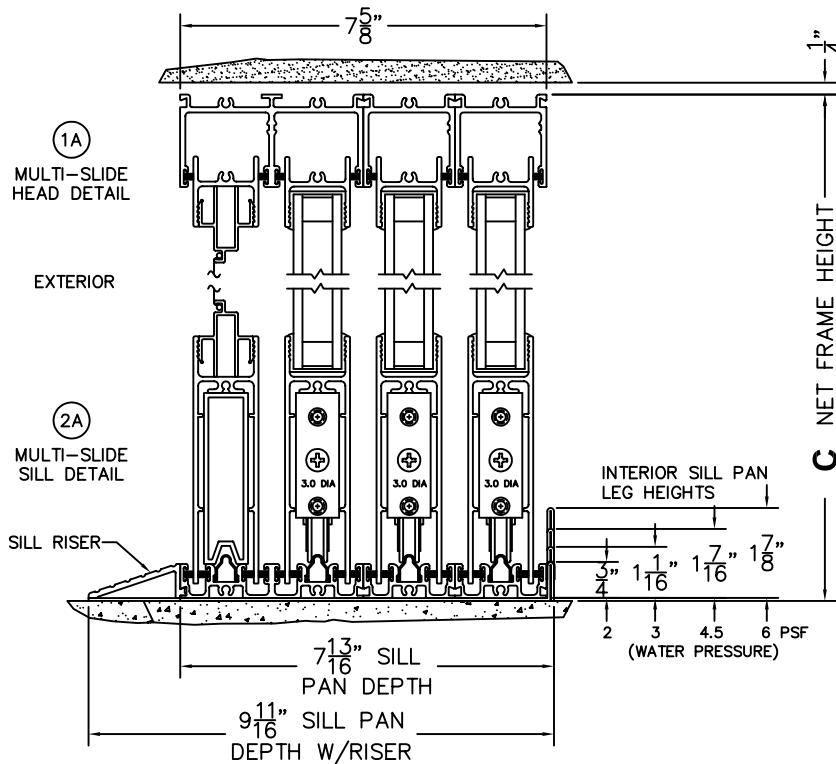

SILL PAN HEIGHT(INTERIOR LEG)
(3/4", 1-1/16", 1-7/16" OR 1-7/8")

NOTES:

SCALE: 1/4

FLEETWOOD
WINDOWS & DOORS
FleetwoodUSA.com

NORWOOD 3070EX M/S
90°OXIXXO CUSTOM CONFIGURATION
WITH SCREENS

ORDER NO.:

ITEM NO.:

SCALE: 1/4

FLEETWOOD
WINDOWS & DOORS
FleetwoodUSA.com

NORWOOD 3070EX M/S
90°OXIXXO CUSTOM CONFIGURATION
WITH SCREENS

ORDER NO.:

ITEM NO.:

SCALE: 1/4

NON-FLUSH STACK (EQUAL GLASS):
PANELS IN OPEN POSITION