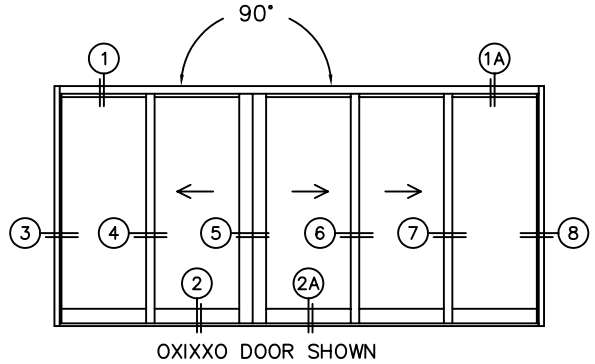

FLEETWOOD
WINDOWS & DOORS
FleetwoodUSA.com

NORWOOD 3070EX M/S
90°OXIXXO CUSTOM CONFIGURATION
WITH SCREENS

ORDER NO.:

ITEM NO.:

REQUIRED DEALER INFO.

A(NET FRAME WIDTH)

B(NET FRAME WIDTH)

C(NET FRAME HEIGHT)

SILL PAN HEIGHT(INTERIOR LEG)
(3/4", 1-1/16", 1-7/16" OR 1-7/8")

NOTES:

SCALE: 1/4

FLEETWOOD
WINDOWS & DOORS
FleetwoodUSA.com

NORWOOD 3070EX M/S
90°OXIXXO CUSTOM CONFIGURATION
WITH SCREENS

ORDER NO.:

ITEM NO.:

SCALE: 1/4

FLEETWOOD
WINDOWS & DOORS
FleetwoodUSA.com

NORWOOD 3070EX M/S
90°OXIXXO CUSTOM CONFIGURATION
WITH SCREENS

ORDER NO.:

ITEM NO.:

SCALE: 1/4

NON-FLUSH STACK (EQUAL GLASS):
PANELS IN OPEN POSITION