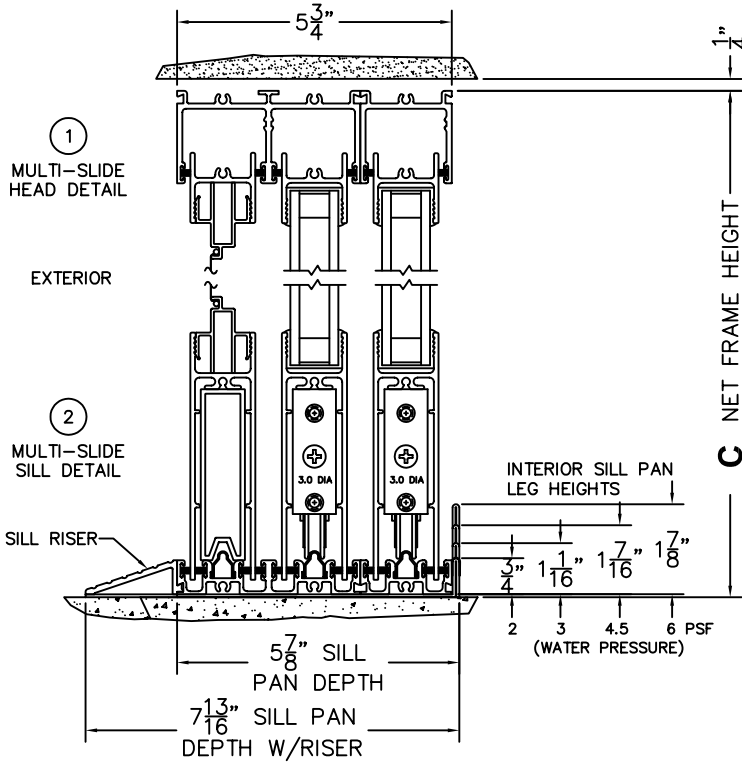

SILL PAN HEIGHT(INTERIOR LEG)
(3/4", 1-1/16", 1-7/16" OR 1-7/8")

NOTES:

SCALE: 1/4

FLEETWOOD
WINDOWS & DOORS
FleetwoodUSA.com

NORWOOD 3070EX M/S
90°OXIXXO CUSTOM CONFIGURATION
WITH SCREENS

ORDER NO.:

ITEM NO.:

SCALE: 1/4

FLEETWOOD
WINDOWS & DOORS
FleetwoodUSA.com

NORWOOD 3070EX M/S
90°OXIXXO CUSTOM CONFIGURATION
WITH SCREENS

ORDER NO.:

ITEM NO.:

SCALE: 1/4

NON-FLUSH STACK (EQUAL GLASS):
PANELS IN OPEN POSITION