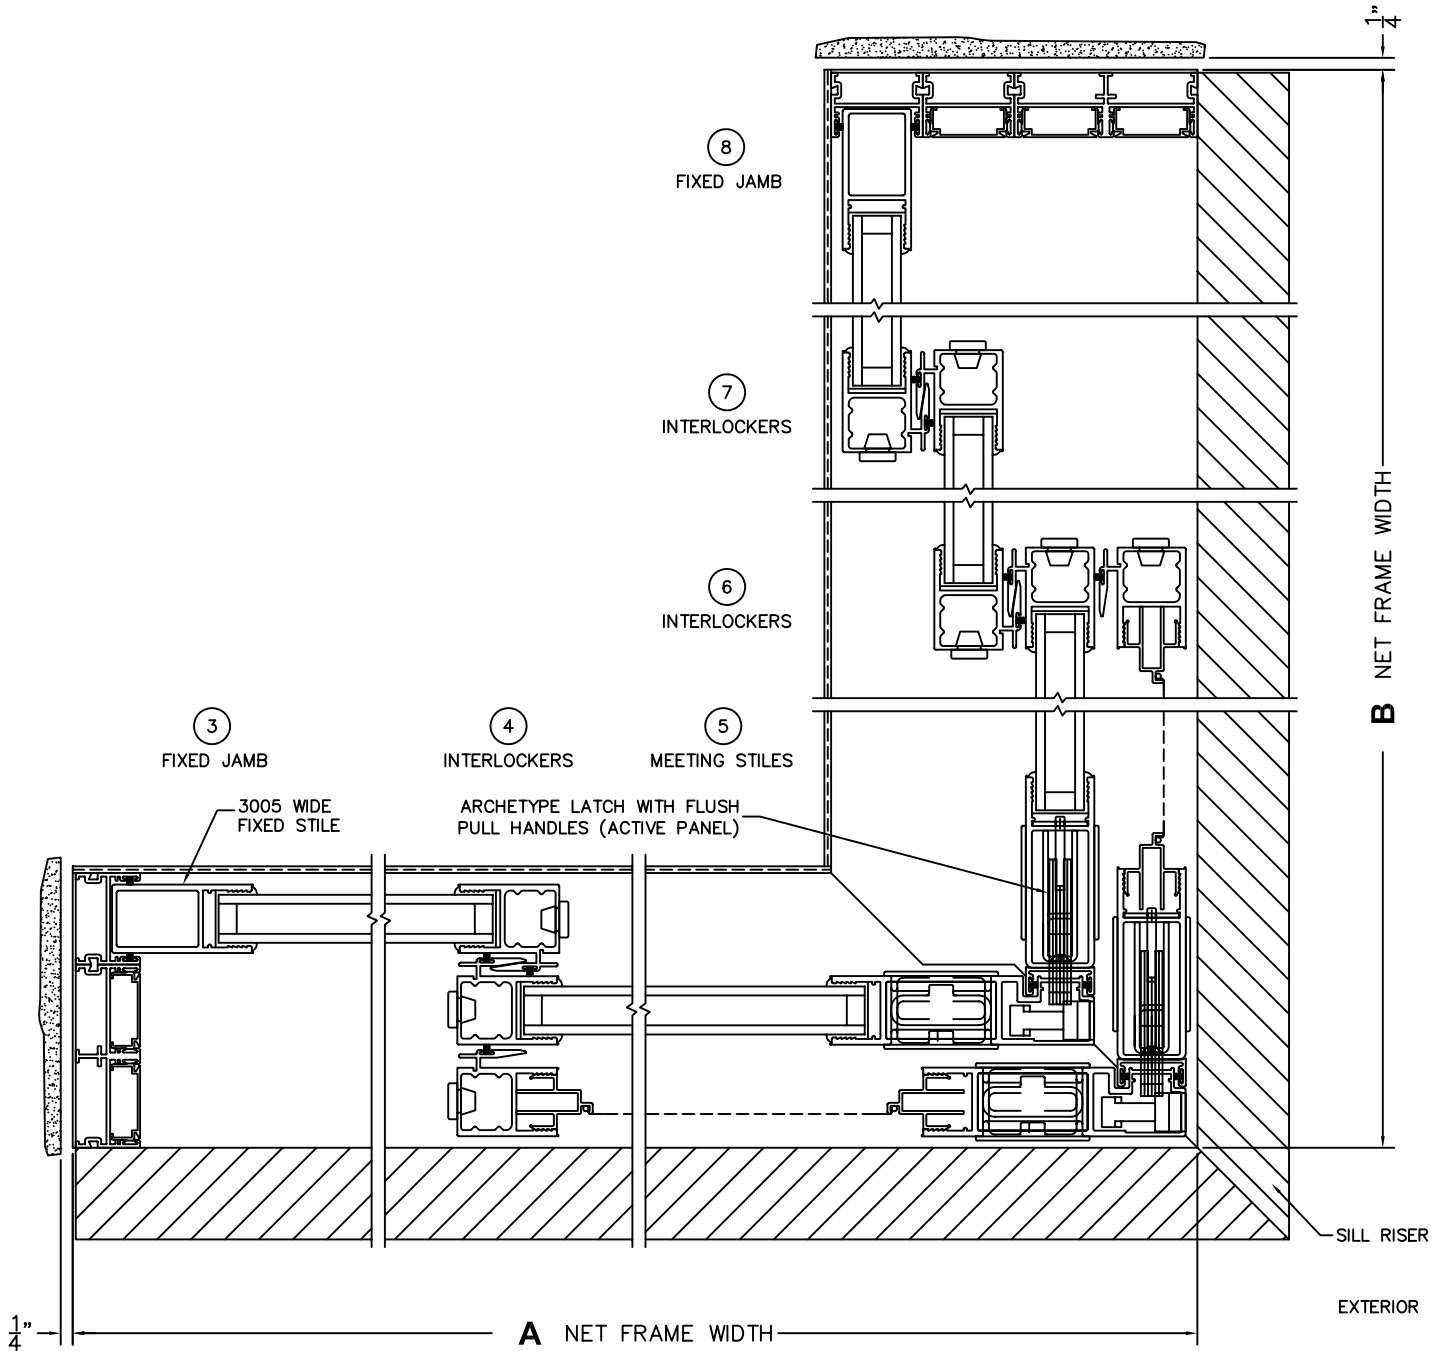

SILL PAN HEIGHT(INTERIOR LEG)
(3/4", 1-1/16", 1-7/16" OR 1-7/8")

NOTES:

SCALE: 1/4

FLEETWOOD
WINDOWS & DOORS
FleetwoodUSA.com

NORWOOD 3070EX M/S
90°OXIXXO CUSTOM CONFIGURATION
WITH SCREENS

ORDER NO.:

ITEM NO.:

SCALE: 1/4

FLEETWOOD
WINDOWS & DOORS
FleetwoodUSA.com

NORWOOD 3070EX M/S
90°OXIXXO CUSTOM CONFIGURATION
WITH SCREENS

ORDER NO.:

ITEM NO.:

SCALE: 1/4

NON-FLUSH STACK (EQUAL GLASS):
PANELS IN OPEN POSITION