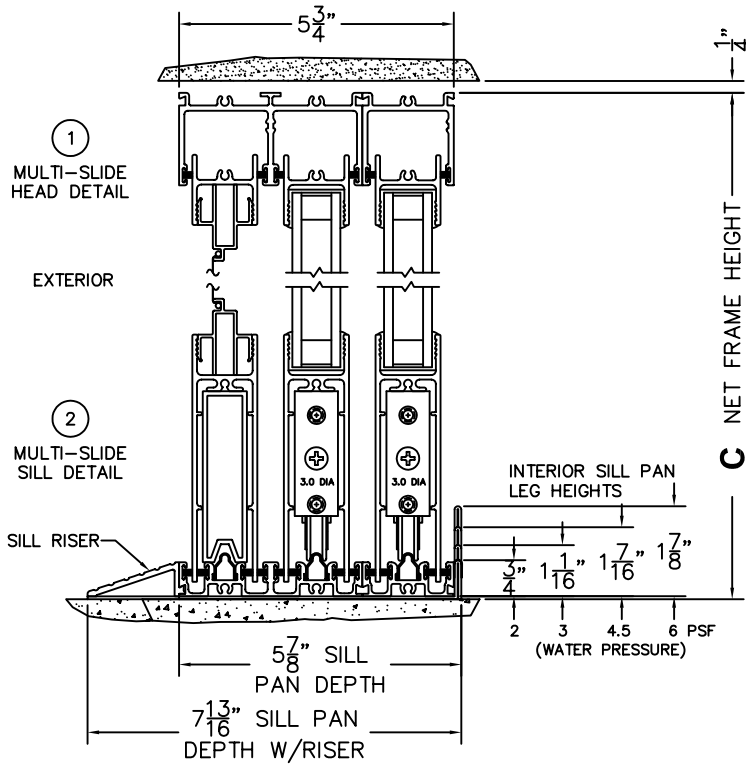

SILL PAN HEIGHT(INTERIOR LEG)
(3/4", 1-1/16", 1-7/16" OR 1-7/8")

NOTES:

SCALE: 1/4

FLEETWOOD
WINDOWS & DOORS
FleetwoodUSA.com

NORWOOD 3070EX M/S
90°OXIXXO CUSTOM CONFIGURATION
WITH SCREENS

ORDER NO.:

ITEM NO.:

SCALE: 1/4

FLEETWOOD
WINDOWS & DOORS
FleetwoodUSA.com

NORWOOD 3070EX M/S
90°OXIXXO CUSTOM CONFIGURATION
WITH SCREENS

ORDER NO.:

ITEM NO.:

SCALE: 1/4

NON-FLUSH STACK (EQUAL GLASS):
PANELS IN OPEN POSITION