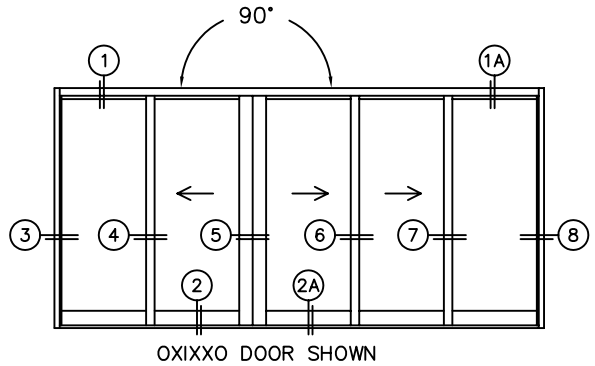

FLEETWOOD
WINDOWS & DOORS
FleetwoodUSA.com

NORWOOD 3070EX M/S
90°OXIXXO CUSTOM CONFIGURATION
WITH SCREENS

ORDER NO.:

ITEM NO.:

REQUIRED DEALER INFO.

A(NET FRAME WIDTH)

B(NET FRAME WIDTH)

C(NET FRAME HEIGHT)

SILL PAN HEIGHT(INTERIOR LEG)
(3/4", 1-1/16", 1-7/16" OR 1-7/8")

NOTES:

SCALE: 1/4

FLEETWOOD
WINDOWS & DOORS
FleetwoodUSA.com

NORWOOD 3070EX M/S
90°OXIXXO CUSTOM CONFIGURATION
WITH SCREENS

ORDER NO.:

ITEM NO.:

SCALE: 1/4

FLEETWOOD
WINDOWS & DOORS
FleetwoodUSA.com

NORWOOD 3070EX M/S
90°OXIXXO CUSTOM CONFIGURATION
WITH SCREENS

ORDER NO.:

ITEM NO.:

SCALE: 1/4

NON-FLUSH STACK (EQUAL GLASS):
PANELS IN OPEN POSITION