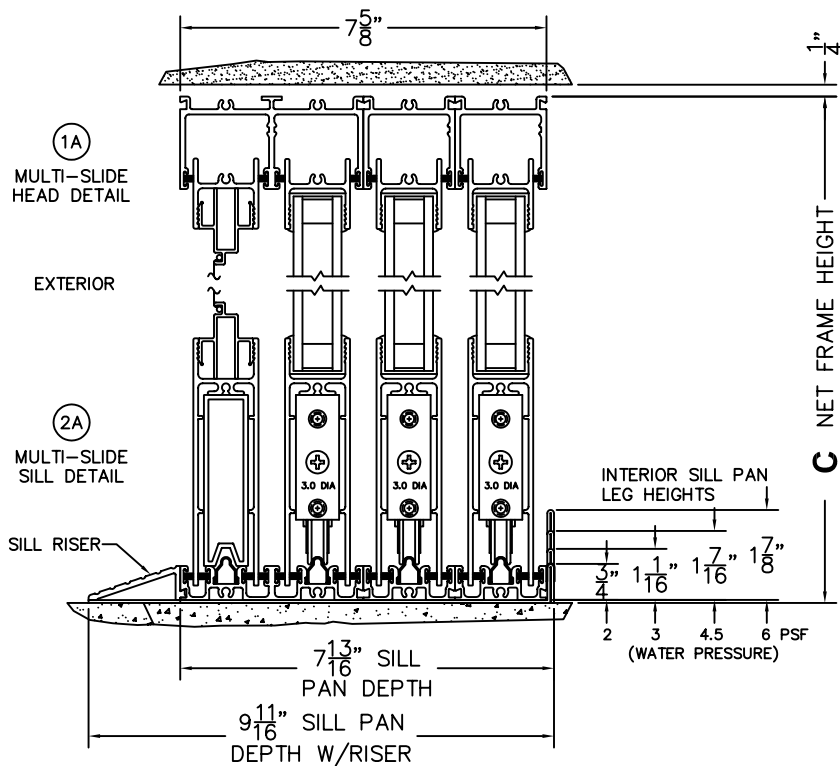

SILL PAN HEIGHT(INTERIOR LEG)
(3/4", 1-1/16", 1-7/16" OR 1-7/8")

NOTES:

SCALE: 1/4

FLEETWOOD
WINDOWS & DOORS
FleetwoodUSA.com

NORWOOD 3070EX M/S
90°OXIXXO CUSTOM CONFIGURATION
WITH SCREENS

ORDER NO.:

ITEM NO.:

SCALE: 1/4

FLEETWOOD
WINDOWS & DOORS
FleetwoodUSA.com

NORWOOD 3070EX M/S
90°OXIXXO CUSTOM CONFIGURATION
WITH SCREENS

ORDER NO.:

ITEM NO.:

SCALE: 1/4

NON-FLUSH STACK (EQUAL GLASS):
PANELS IN OPEN POSITION