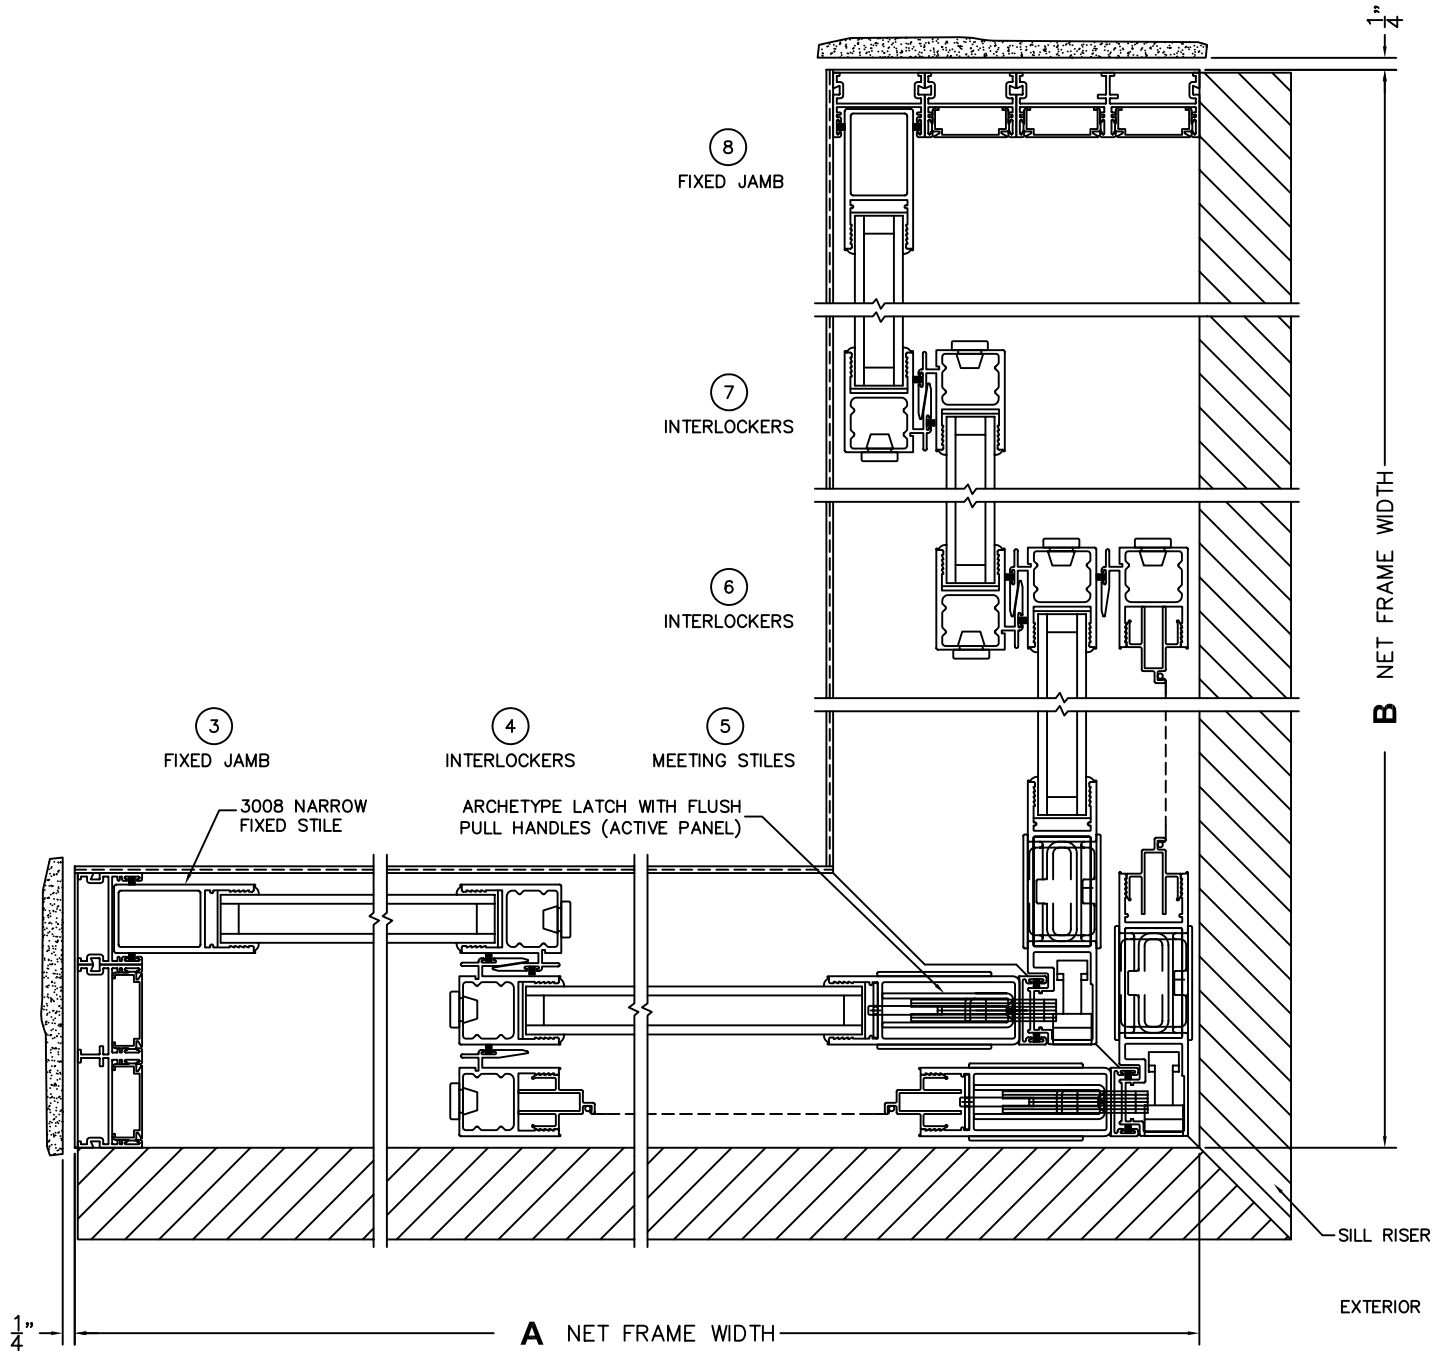

SILL PAN HEIGHT(INTERIOR LEG)
(3/4", 1-1/16", 1-7/16" OR 1-7/8")

NOTES:

SCALE: 1/4

FLEETWOOD
WINDOWS & DOORS
FleetwoodUSA.com

NORWOOD 3070EX M/S
90°OXIXXO CUSTOM CONFIGURATION
WITH SCREENS

ORDER NO.:

ITEM NO.:

SCALE: 1/4

FLEETWOOD
WINDOWS & DOORS
FleetwoodUSA.com

NORWOOD 3070EX M/S
90°OXIXXO CUSTOM CONFIGURATION
WITH SCREENS

ORDER NO.:

ITEM NO.:

SCALE: 1/4

NON-FLUSH STACK (EQUAL GLASS):
PANELS IN OPEN POSITION