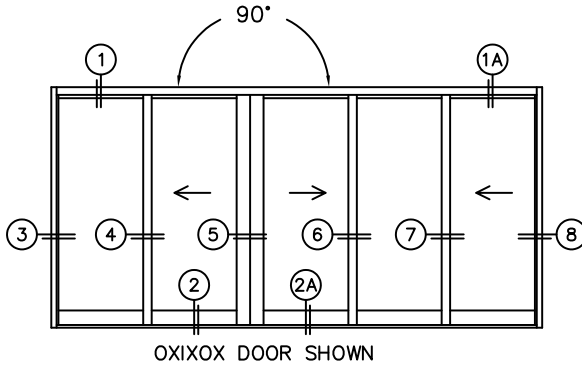

**C**(NET FRAME HEIGHT)

SILL PAN HEIGHT(INTERIOR LEG)  
(3/4", 1-1/16", 1-7/16" OR 1-7/8")

NOTES:

(USE RULER TO SCALE DIMENSIONS IN INCHES)

SCALE: 1/4

(USE RULER TO SCALE DIMENSIONS IN INCHES)

SCALE: 1/4