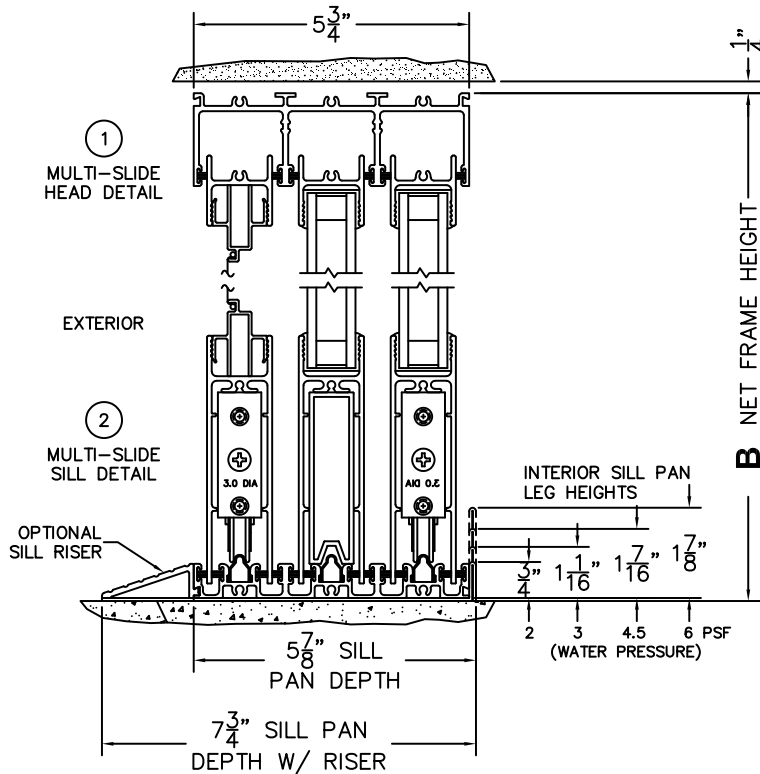

**C**(NET FRAME HEIGHT)

SILL PAN HEIGHT(INTERIOR LEG)  
(3/4", 1-1/16", 1-7/16" OR 1-7/8")

NOTES:

(USE RULER TO SCALE DIMENSIONS IN INCHES)

SCALE: 1/4

(USE RULER TO SCALE DIMENSIONS IN INCHES)

SCALE: 1/4