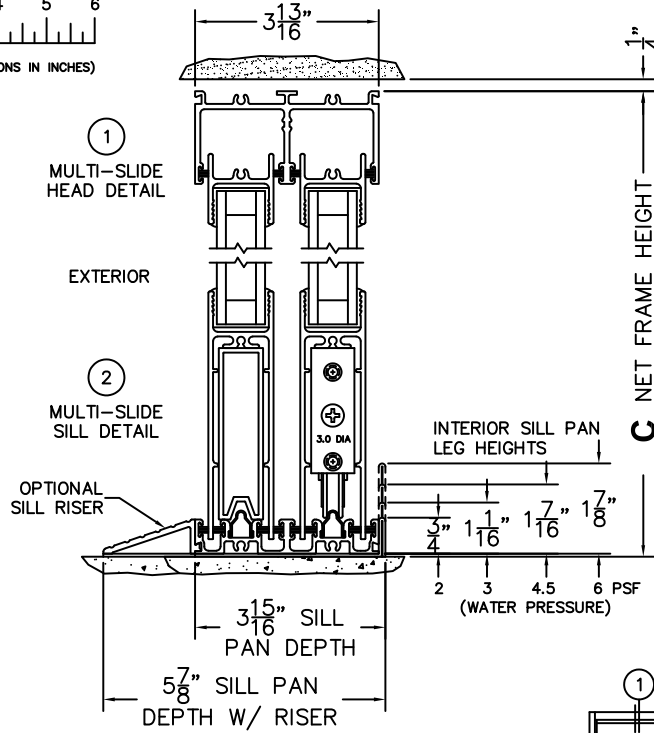

**C**(NET FRAME HEIGHT)

SILL PAN HEIGHT(INTERIOR LEG)  
(3/4", 1-1/16", 1-7/16" OR 1-7/8")

NOTES:

(USE RULER TO SCALE DIMENSIONS IN INCHES)

SCALE: 1/4

OXIXOX DOOR SHOWN

**FLEETWOOD**  
WINDOWS & DOORS  
FleetwoodUSA.com

**NORWOOD 3070EX M/S**  
90°OXIXOX STANDARD CONFIGURATION  
NO SCREENS

ORDER NO.:

ITEM NO.:

(USE RULER TO SCALE DIMENSIONS IN INCHES)

SCALE: 1/4