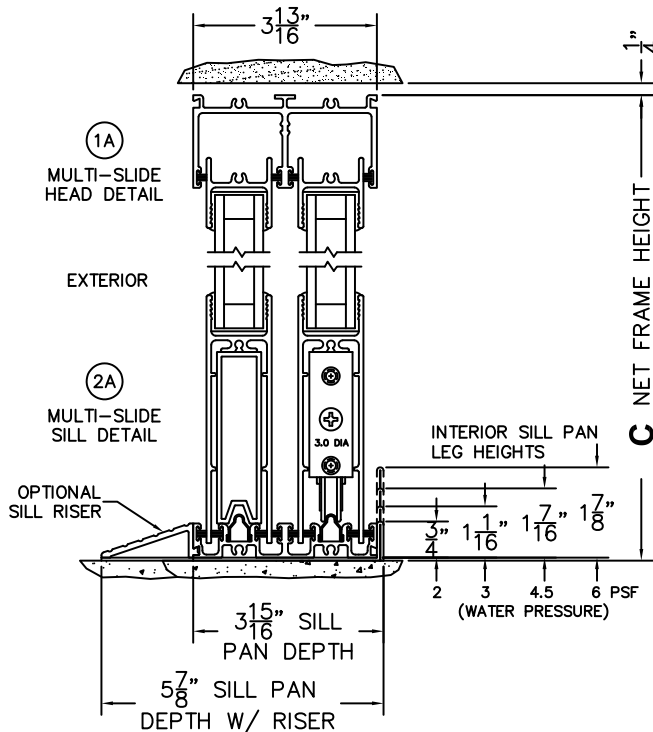

**C**(NET FRAME HEIGHT)

SILL PAN HEIGHT(INTERIOR LEG)  
(3/4", 1-1/16", 1-7/16" OR 1-7/8")

NOTES:

(USE RULER TO SCALE DIMENSIONS IN INCHES)

SCALE: 1/4

OXIXOX DOOR SHOWN

**FLEETWOOD**  
WINDOWS & DOORS  
FleetwoodUSA.com

**NORWOOD 3070EX M/S**  
90°OXIXOX STANDARD CONFIGURATION  
NO SCREENS

ORDER NO.:

ITEM NO.:

(USE RULER TO SCALE DIMENSIONS IN INCHES)

SCALE: 1/4