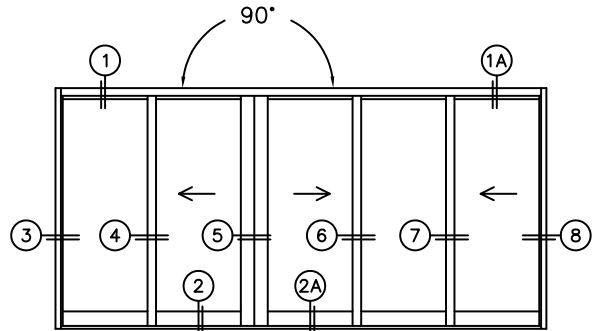

**C**(NET FRAME HEIGHT)

SILL PAN HEIGHT(INTERIOR LEG)  
(3/4", 1-1/16", 1-7/16" OR 1-7/8")

NOTES:

(USE RULER TO SCALE DIMENSIONS IN INCHES)

SCALE: 1/4

OXIXOX DOOR SHOWN

**FLEETWOOD**  
WINDOWS & DOORS  
FleetwoodUSA.com

**NORWOOD 3070EX M/S**  
90°OXIXOX STANDARD CONFIGURATION  
NO SCREENS

ORDER NO.:

ITEM NO.:

(USE RULER TO SCALE DIMENSIONS IN INCHES)

SCALE: 1/4