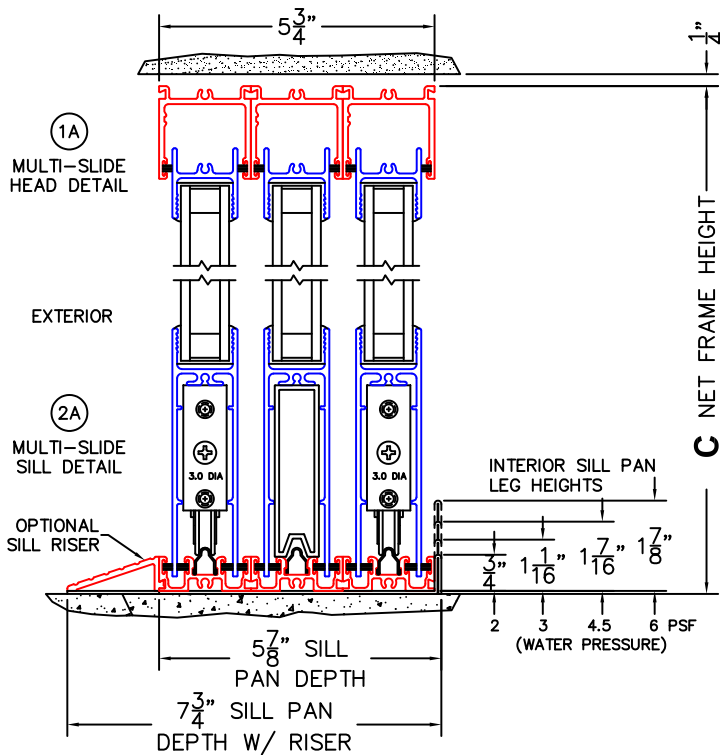

SILL PAN HEIGHT(INTERIOR LEG)
(3/4", 1-1/16", 1-7/16" OR 1-7/8")

NOTES:

(USE RULER TO SCALE DIMENSIONS IN INCHES)

SCALE: 1/4

OXIXOX DOOR SHOWN

NORWOOD 3070EX M/S
900XIXOX STANDARD CONFIGURATION
NO SCREENS

ORDER NO.:

ITEM NO.:

(USE RULER TO SCALE DIMENSIONS IN INCHES)

SCALE: 1/4