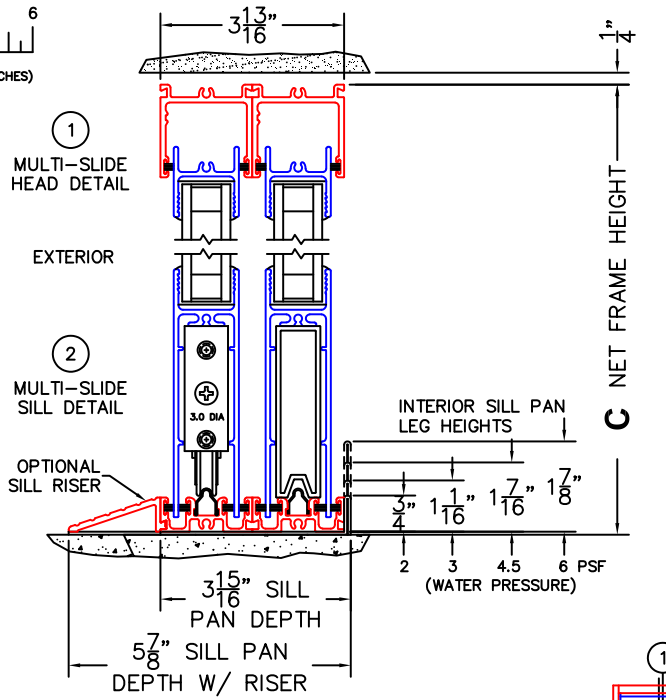

SILL PAN HEIGHT(INTERIOR LEG)
(3/4", 1-1/16", 1-7/16" OR 1-7/8")

NOTES:

(USE RULER TO SCALE DIMENSIONS IN INCHES)

SCALE: 1/4

OXIXOX DOOR SHOWN

NORWOOD 3070EX M/S
900XIXOX STANDARD CONFIGURATION
NO SCREENS

ORDER NO.:

ITEM NO.:

(USE RULER TO SCALE DIMENSIONS IN INCHES)

SCALE: 1/4