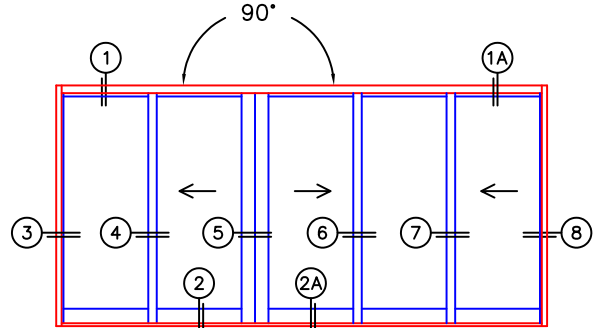

SILL PAN HEIGHT(INTERIOR LEG)
(3/4", 1-1/16", 1-7/16" OR 1-7/8")

NOTES:

(USE RULER TO SCALE DIMENSIONS IN INCHES)

SCALE: 1/4

OXIXOX DOOR SHOWN

NORWOOD 3070EX M/S
900XIXOX STANDARD CONFIGURATION
NO SCREENS

ORDER NO.:

ITEM NO.:

(USE RULER TO SCALE DIMENSIONS IN INCHES)

SCALE: 1/4