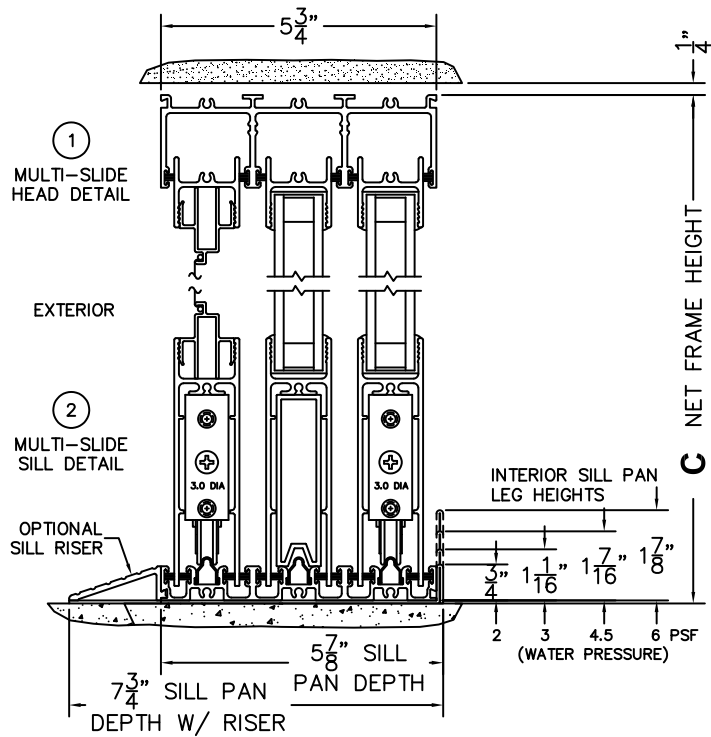

SILL PAN HEIGHT (INTERIOR LEG)
(3/4", 1-1/16", 1-7/16" OR 1-7/8")

NOTES:

(USE RULER TO SCALE DIMENSIONS IN INCHES)

SCALE: 1/4

FLEETWOOD
WINDOWS & DOORS
FleetwoodUSA.com

NORWOOD 3070EX M/S
90°OXIXO CUSTOM CONFIG.
WITH SCREENS

ORDER NO.:

ITEM NO.:

(USE RULER TO SCALE DIMENSIONS IN INCHES)

SCALE: 1/4