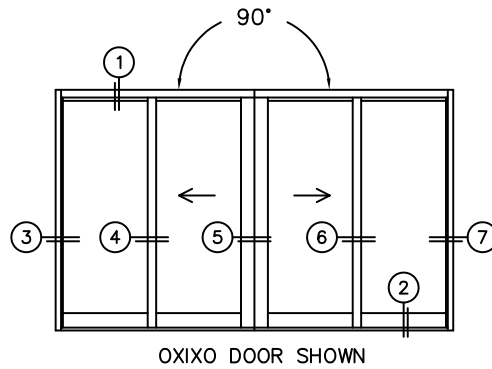

FLEETWOOD
WINDOWS & DOORS
FleetwoodUSA.com

NORWOOD 3070EX M/S
90°OXIXO CUSTOM CONFIG.
WITH SCREENS

ORDER NO.: -

ITEM NO.:

REQUIRED DEALER INFO.

A(NET FRAME WIDTH)

B(NET FRAME WIDTH)

C(NET FRAME HEIGHT)

SILL PAN HEIGHT (INTERIOR LEG)
(3/4", 1-1/16", 1-7/16" OR 1-7/8")

NOTES:

(USE RULER TO SCALE DIMENSIONS IN INCHES)

SCALE: 1/4

FLEETWOOD
WINDOWS & DOORS
FleetwoodUSA.com

NORWOOD 3070EX M/S
90°OXIXO CUSTOM CONFIG.
WITH SCREENS

ORDER NO.:

ITEM NO.:

(USE RULER TO SCALE DIMENSIONS IN INCHES)

SCALE: 1/4