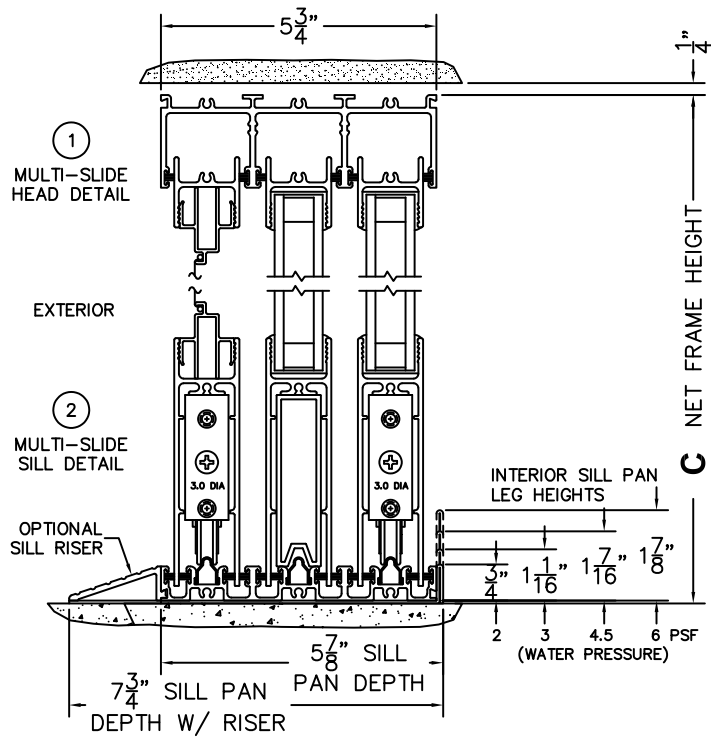

SILL PAN HEIGHT (INTERIOR LEG)
(3/4", 1-1/16", 1-7/16" OR 1-7/8")

NOTES:

(USE RULER TO SCALE DIMENSIONS IN INCHES)

SCALE: 1/4

FLEETWOOD
WINDOWS & DOORS
FleetwoodUSA.com

NORWOOD 3070EX M/S
90°OXIXO STANDARD CONFIG.
WITH SCREENS

ORDER NO.:

ITEM NO.:

(USE RULER TO SCALE DIMENSIONS IN INCHES)

SCALE: 1/4