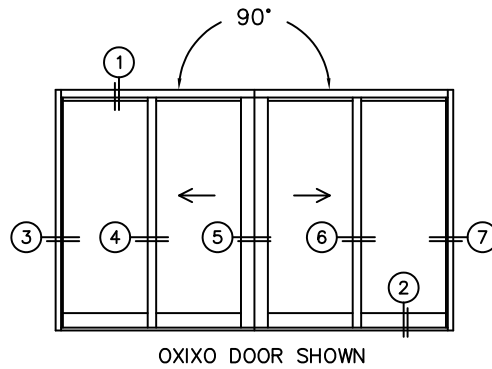

FLEETWOOD
WINDOWS & DOORS
FleetwoodUSA.com

NORWOOD 3070EX M/S
90°OXIXO STANDARD CONFIG.
WITH SCREENS

ORDER NO.: -

ITEM NO.:

REQUIRED DEALER INFO.

A(NET FRAME WIDTH)

B(NET FRAME WIDTH)

C(NET FRAME HEIGHT)

SILL PAN HEIGHT (INTERIOR LEG)
(3/4", 1-1/16", 1-7/16" OR 1-7/8")

NOTES:

(USE RULER TO SCALE DIMENSIONS IN INCHES)

SCALE: 1/4

FLEETWOOD
WINDOWS & DOORS
FleetwoodUSA.com

NORWOOD 3070EX M/S
90°OXIXO STANDARD CONFIG.
WITH SCREENS

ORDER NO.:

ITEM NO.:

(USE RULER TO SCALE DIMENSIONS IN INCHES)

SCALE: 1/4