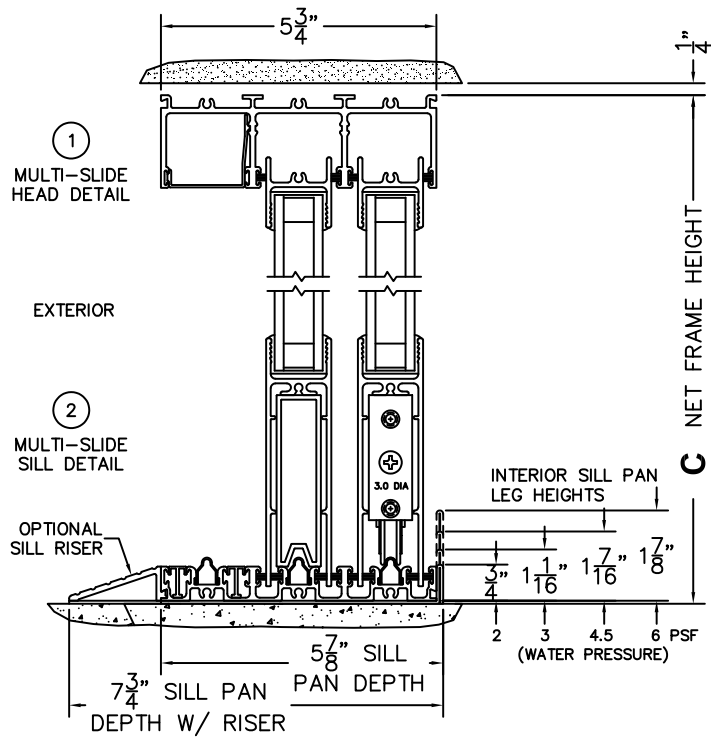

SILL PAN HEIGHT(INTERIOR LEG)
(3/4", 1-1/16", 1-7/16" OR 1-7/8")

NOTES:

(USE RULER TO SCALE DIMENSIONS IN INCHES)

SCALE: 1/4

FLEETWOOD
WINDOWS & DOORS
FleetwoodUSA.com

NORWOOD 3070EX M/S
90°OXIXO CUSTOM CONFIG.
NO SCREENS

ORDER NO.:

ITEM NO.:

(USE RULER TO SCALE DIMENSIONS IN INCHES)

SCALE: 1/4