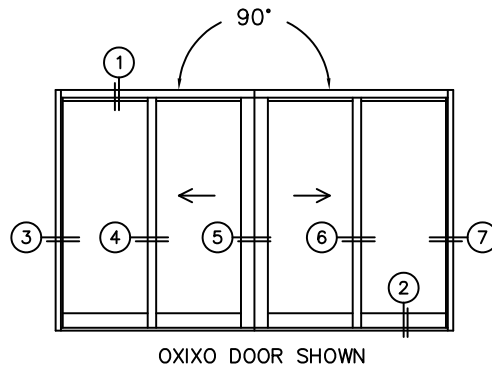

FLEETWOOD
WINDOWS & DOORS
FleetwoodUSA.com

NORWOOD 3070EX M/S
90°OXIXO CUSTOM CONFIG.
NO SCREENS

ORDER NO.: -

ITEM NO.:

REQUIRED DEALER INFO.

A(NET FRAME WIDTH)

B(NET FRAME WIDTH)

C(NET FRAME HEIGHT)

SILL PAN HEIGHT(INTERIOR LEG)
(3/4", 1-1/16", 1-7/16" OR 1-7/8")

NOTES:

(USE RULER TO SCALE DIMENSIONS IN INCHES)

SCALE: 1/4

FLEETWOOD
WINDOWS & DOORS
FleetwoodUSA.com

NORWOOD 3070EX M/S
90°OXIXO CUSTOM CONFIG.
NO SCREENS

ORDER NO.:

ITEM NO.:

(USE RULER TO SCALE DIMENSIONS IN INCHES)

SCALE: 1/4