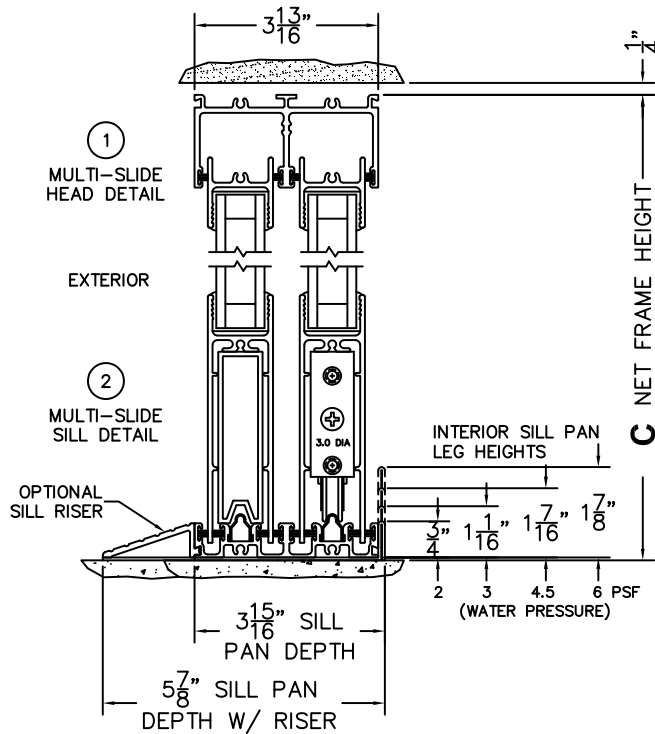

SILL PAN HEIGHT(INTERIOR LEG)
(3/4", 1-1/16", 1-7/16" OR 1-7/8")

NOTES:

(USE RULER TO SCALE DIMENSIONS IN INCHES)

SCALE: 1/4

FLEETWOOD
WINDOWS & DOORS
FleetwoodUSA.com

NORWOOD 3070EX M/S
90°OXIXO STANDARD CONFIG.
NO SCREENS

ORDER NO.:

ITEM NO.:

(USE RULER TO SCALE DIMENSIONS IN INCHES)

SCALE: 1/4