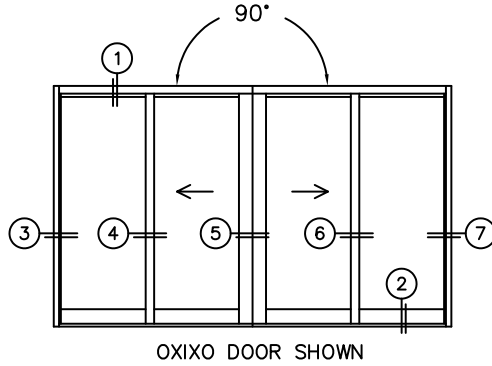

FLEETWOOD
WINDOWS & DOORS
FleetwoodUSA.com

NORWOOD 3070EX M/S
90°OXIXO STANDARD CONFIG.
NO SCREENS

ORDER NO.:

ITEM NO.:

REQUIRED DEALER INFO.

A(NET FRAME WIDTH)

B(NET FRAME WIDTH)

C(NET FRAME HEIGHT)

SILL PAN HEIGHT(INTERIOR LEG)
(3/4", 1-1/16", 1-7/16" OR 1-7/8")

NOTES:

(USE RULER TO SCALE DIMENSIONS IN INCHES)

SCALE: 1/4

FLEETWOOD
WINDOWS & DOORS
FleetwoodUSA.com

NORWOOD 3070EX M/S
90°OXIXO STANDARD CONFIG.
NO SCREENS

ORDER NO.:

ITEM NO.:

(USE RULER TO SCALE DIMENSIONS IN INCHES)

SCALE: 1/4