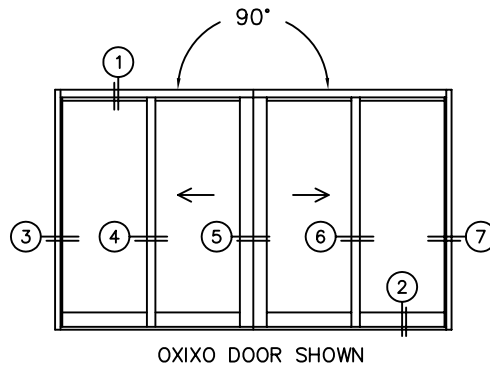

FLEETWOOD
WINDOWS & DOORS
FleetwoodUSA.com

NORWOOD 3070EX M/S
90°OXIXO CUSTOM CONFIGURATION
NO SCREENS

ORDER NO.:

ITEM NO.:

SCALE: 1/4

REQUIRED DEALER INFO.

A(NET FRAME WIDTH)

B(NET FRAME WIDTH)

C(NET FRAME HEIGHT)

SILL PAN HEIGHT(INTERIOR LEG)
(3/4", 1-1/16", 1-7/16" OR 1-7/8")

NOTES:

FLEETWOOD
WINDOWS & DOORS
FleetwoodUSA.com

NORWOOD 3070EX M/S
90°OXIXO CUSTOM CONFIGURATION
NO SCREENS

ORDER NO.: