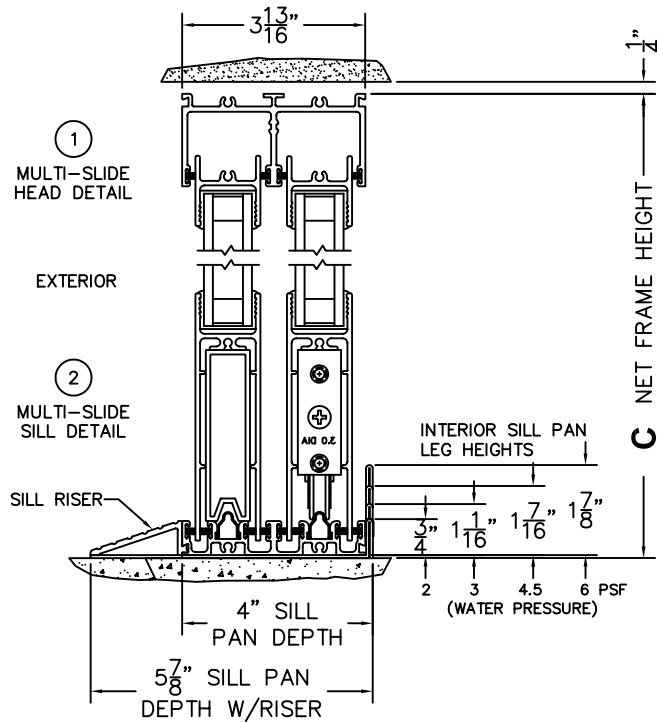

FLEETWOOD
WINDOWS & DOORS
FleetwoodUSA.com

NORWOOD 3070EX M/S
90°OXIXO CUSTOM CONFIGURATION
NO SCREENS

ORDER NO.:

ITEM NO.:

SCALE: 1/4

REQUIRED DEALER INFO.

A(NET FRAME WIDTH)

B(NET FRAME WIDTH)

C(NET FRAME HEIGHT)

SILL PAN HEIGHT(INTERIOR LEG)
(3/4", 1-1/16", 1-7/16" OR 1-7/8")

NOTES:

FLEETWOOD
WINDOWS & DOORS
FleetwoodUSA.com

NORWOOD 3070EX M/S
90°OXIXO CUSTOM CONFIGURATION
NO SCREENS

ORDER NO.:

ITEM NO.:

SCALE: 1/4

FLEETWOOD
WINDOWS & DOORS
FleetwoodUSA.com

NORWOOD 3070EX M/S
90°OXIXO CUSTOM CONFIGURATION
NO SCREENS

ORDER NO.:

ITEM NO.:

SCALE: 1/4

FLUSH STACK:
DOOR SHOWN IN OPEN POSITION