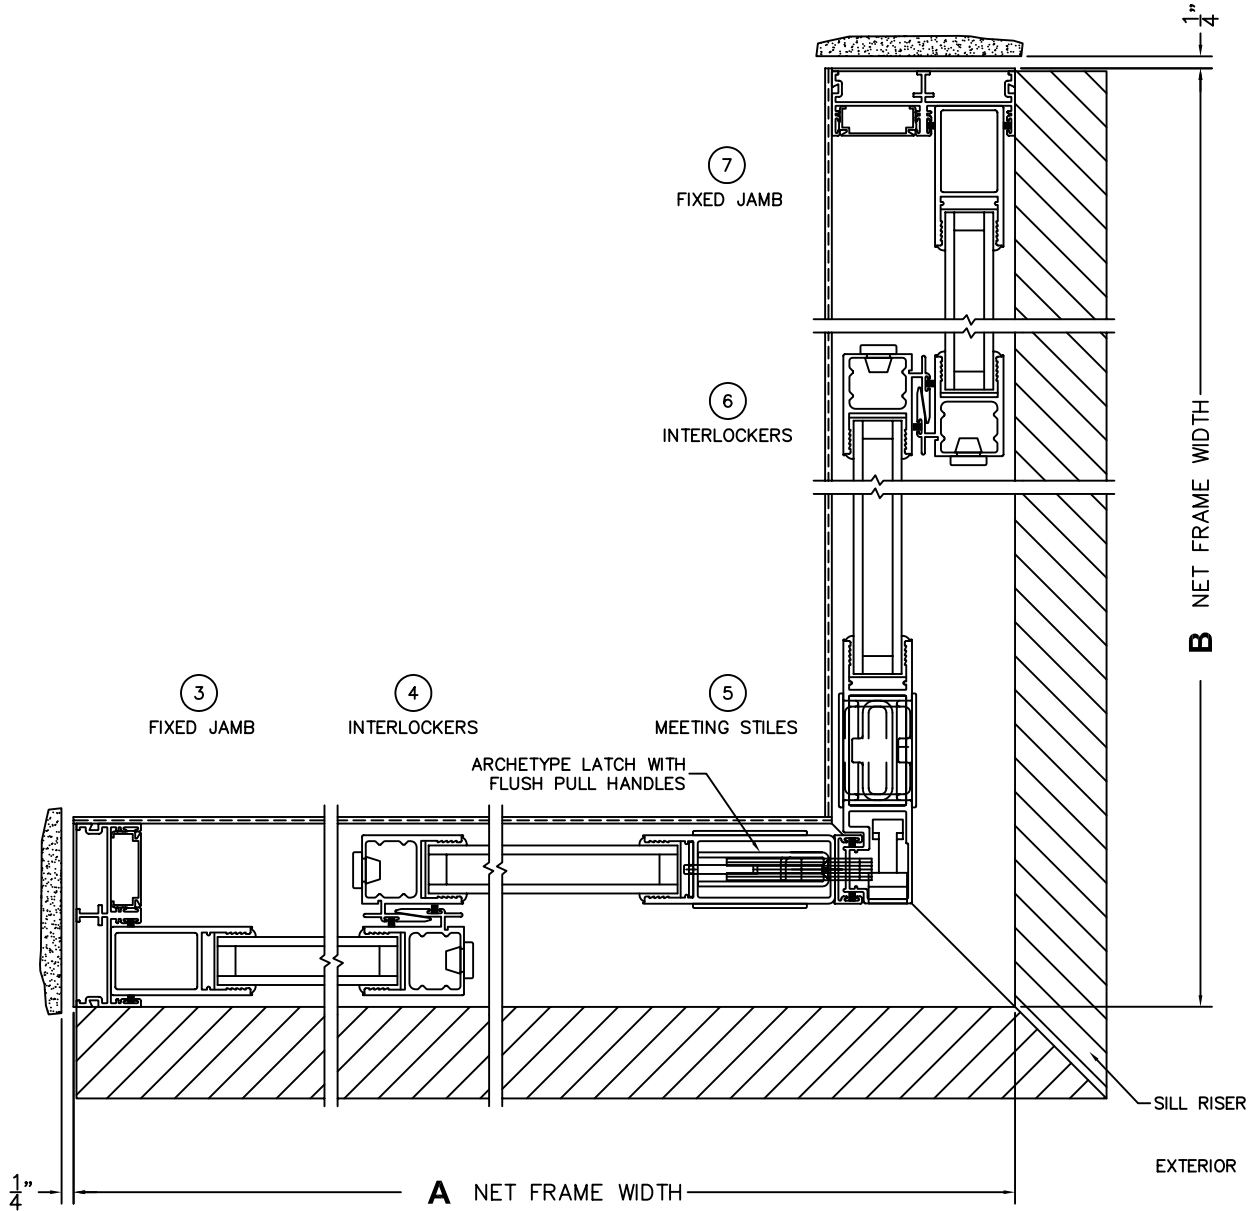

C(NET FRAME HEIGHT)

SILL PAN HEIGHT(INTERIOR LEG)
(3/4", 1-1/16", 1-7/16" OR 1-7/8")

NOTES:

FLEETWOOD
WINDOWS & DOORS
FleetwoodUSA.com

NORWOOD 3070EX M/S
90°OXIXO CUSTOM CONFIGURATION
NO SCREENS

ORDER NO.:

ITEM NO.:

SCALE: 1/4

FLEETWOOD
WINDOWS & DOORS
FleetwoodUSA.com

NORWOOD 3070EX M/S
90°OXIXO CUSTOM CONFIGURATION
NO SCREENS

ORDER NO.:

ITEM NO.:

SCALE: 1/4

FLUSH STACK:
DOOR SHOWN IN OPEN POSITION