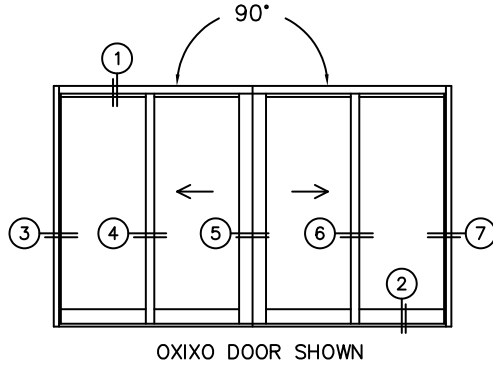

FLEETWOOD
WINDOWS & DOORS
FleetwoodUSA.com

NORWOOD 3070EX M/S
90°OXIXO STANDARD CONFIG.
NO SCREENS

ORDER NO.:

ITEM NO.:

REQUIRED DEALER INFO.

A(NET FRAME WIDTH)

B(NET FRAME WIDTH)

C(NET FRAME HEIGHT)

SILL PAN HEIGHT(INTERIOR LEG)
(3/4", 1-1/16", 1-7/16" OR 1-7/8")

NOTES:

(USE RULER TO SCALE DIMENSIONS IN INCHES)

SCALE: 1/4

(USE RULER TO SCALE DIMENSIONS IN INCHES)

SCALE: 1/4