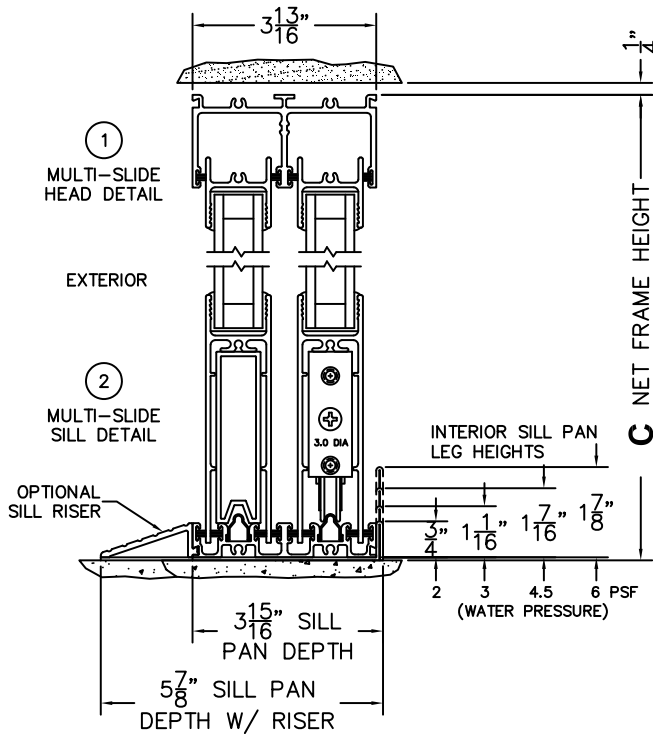

FLEETWOOD
WINDOWS & DOORS
FleetwoodUSA.com

NORWOOD 3070EX M/S
90°OXIXO STANDARD CONFIG.
NO SCREENS

ORDER NO.:

ITEM NO.:

REQUIRED DEALER INFO.

A(NET FRAME WIDTH)

B(NET FRAME WIDTH)

C(NET FRAME HEIGHT)

SILL PAN HEIGHT(INTERIOR LEG)
(3/4", 1-1/16", 1-7/16" OR 1-7/8")

NOTES:

(USE RULER TO SCALE DIMENSIONS IN INCHES)

SCALE: 1/4

(USE RULER TO SCALE DIMENSIONS IN INCHES)

SCALE: 1/4