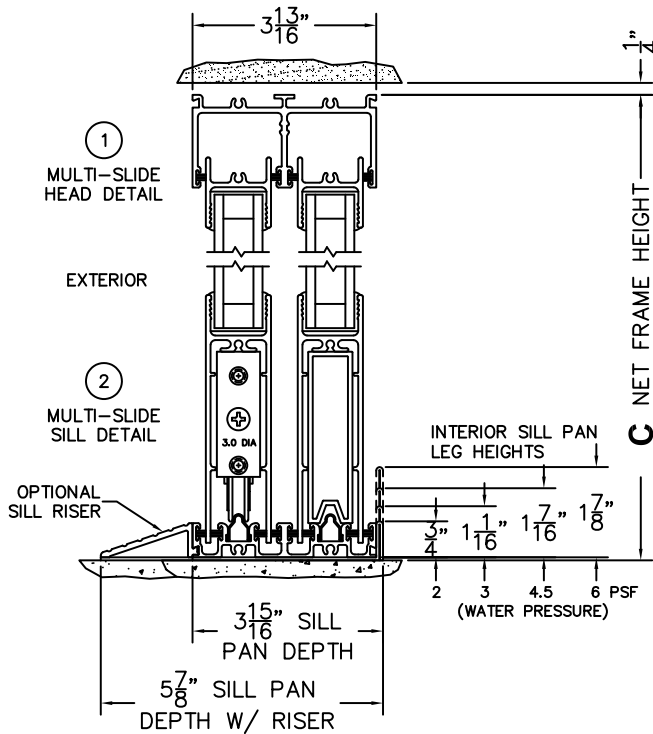

SILL PAN HEIGHT(INTERIOR LEG)
(3/4", 1-1/16", 1-7/16" OR 1-7/8")

NOTES:

(USE RULER TO SCALE DIMENSIONS IN INCHES)

SCALE: 1/4

FLEETWOOD
WINDOWS & DOORS
FleetwoodUSA.com

NORWOOD 3070EX M/S
90°OXIXO STANDARD CONFIG.
NO SCREENS

ORDER NO.:

ITEM NO.:

(USE RULER TO SCALE DIMENSIONS IN INCHES)

SCALE: 1/4