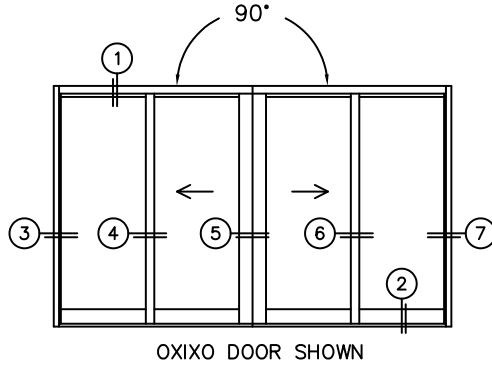

FLEETWOOD
WINDOWS & DOORS
FleetwoodUSA.com

NORWOOD 3070EX M/S
90°OXIXO STANDARD CONFIG.
NO SCREENS

ORDER NO.:

ITEM NO.:

REQUIRED DEALER INFO.

A(NET FRAME WIDTH)

B(NET FRAME WIDTH)

C(NET FRAME HEIGHT)

SILL PAN HEIGHT(INTERIOR LEG)
(3/4", 1-1/16", 1-7/16" OR 1-7/8")

NOTES:

(USE RULER TO SCALE DIMENSIONS IN INCHES)

SCALE: 1/4

FLEETWOOD
WINDOWS & DOORS
FleetwoodUSA.com

NORWOOD 3070EX M/S
90°OXIXO STANDARD CONFIG.
NO SCREENS

ORDER NO.:

ITEM NO.:

(USE RULER TO SCALE DIMENSIONS IN INCHES)

SCALE: 1/4